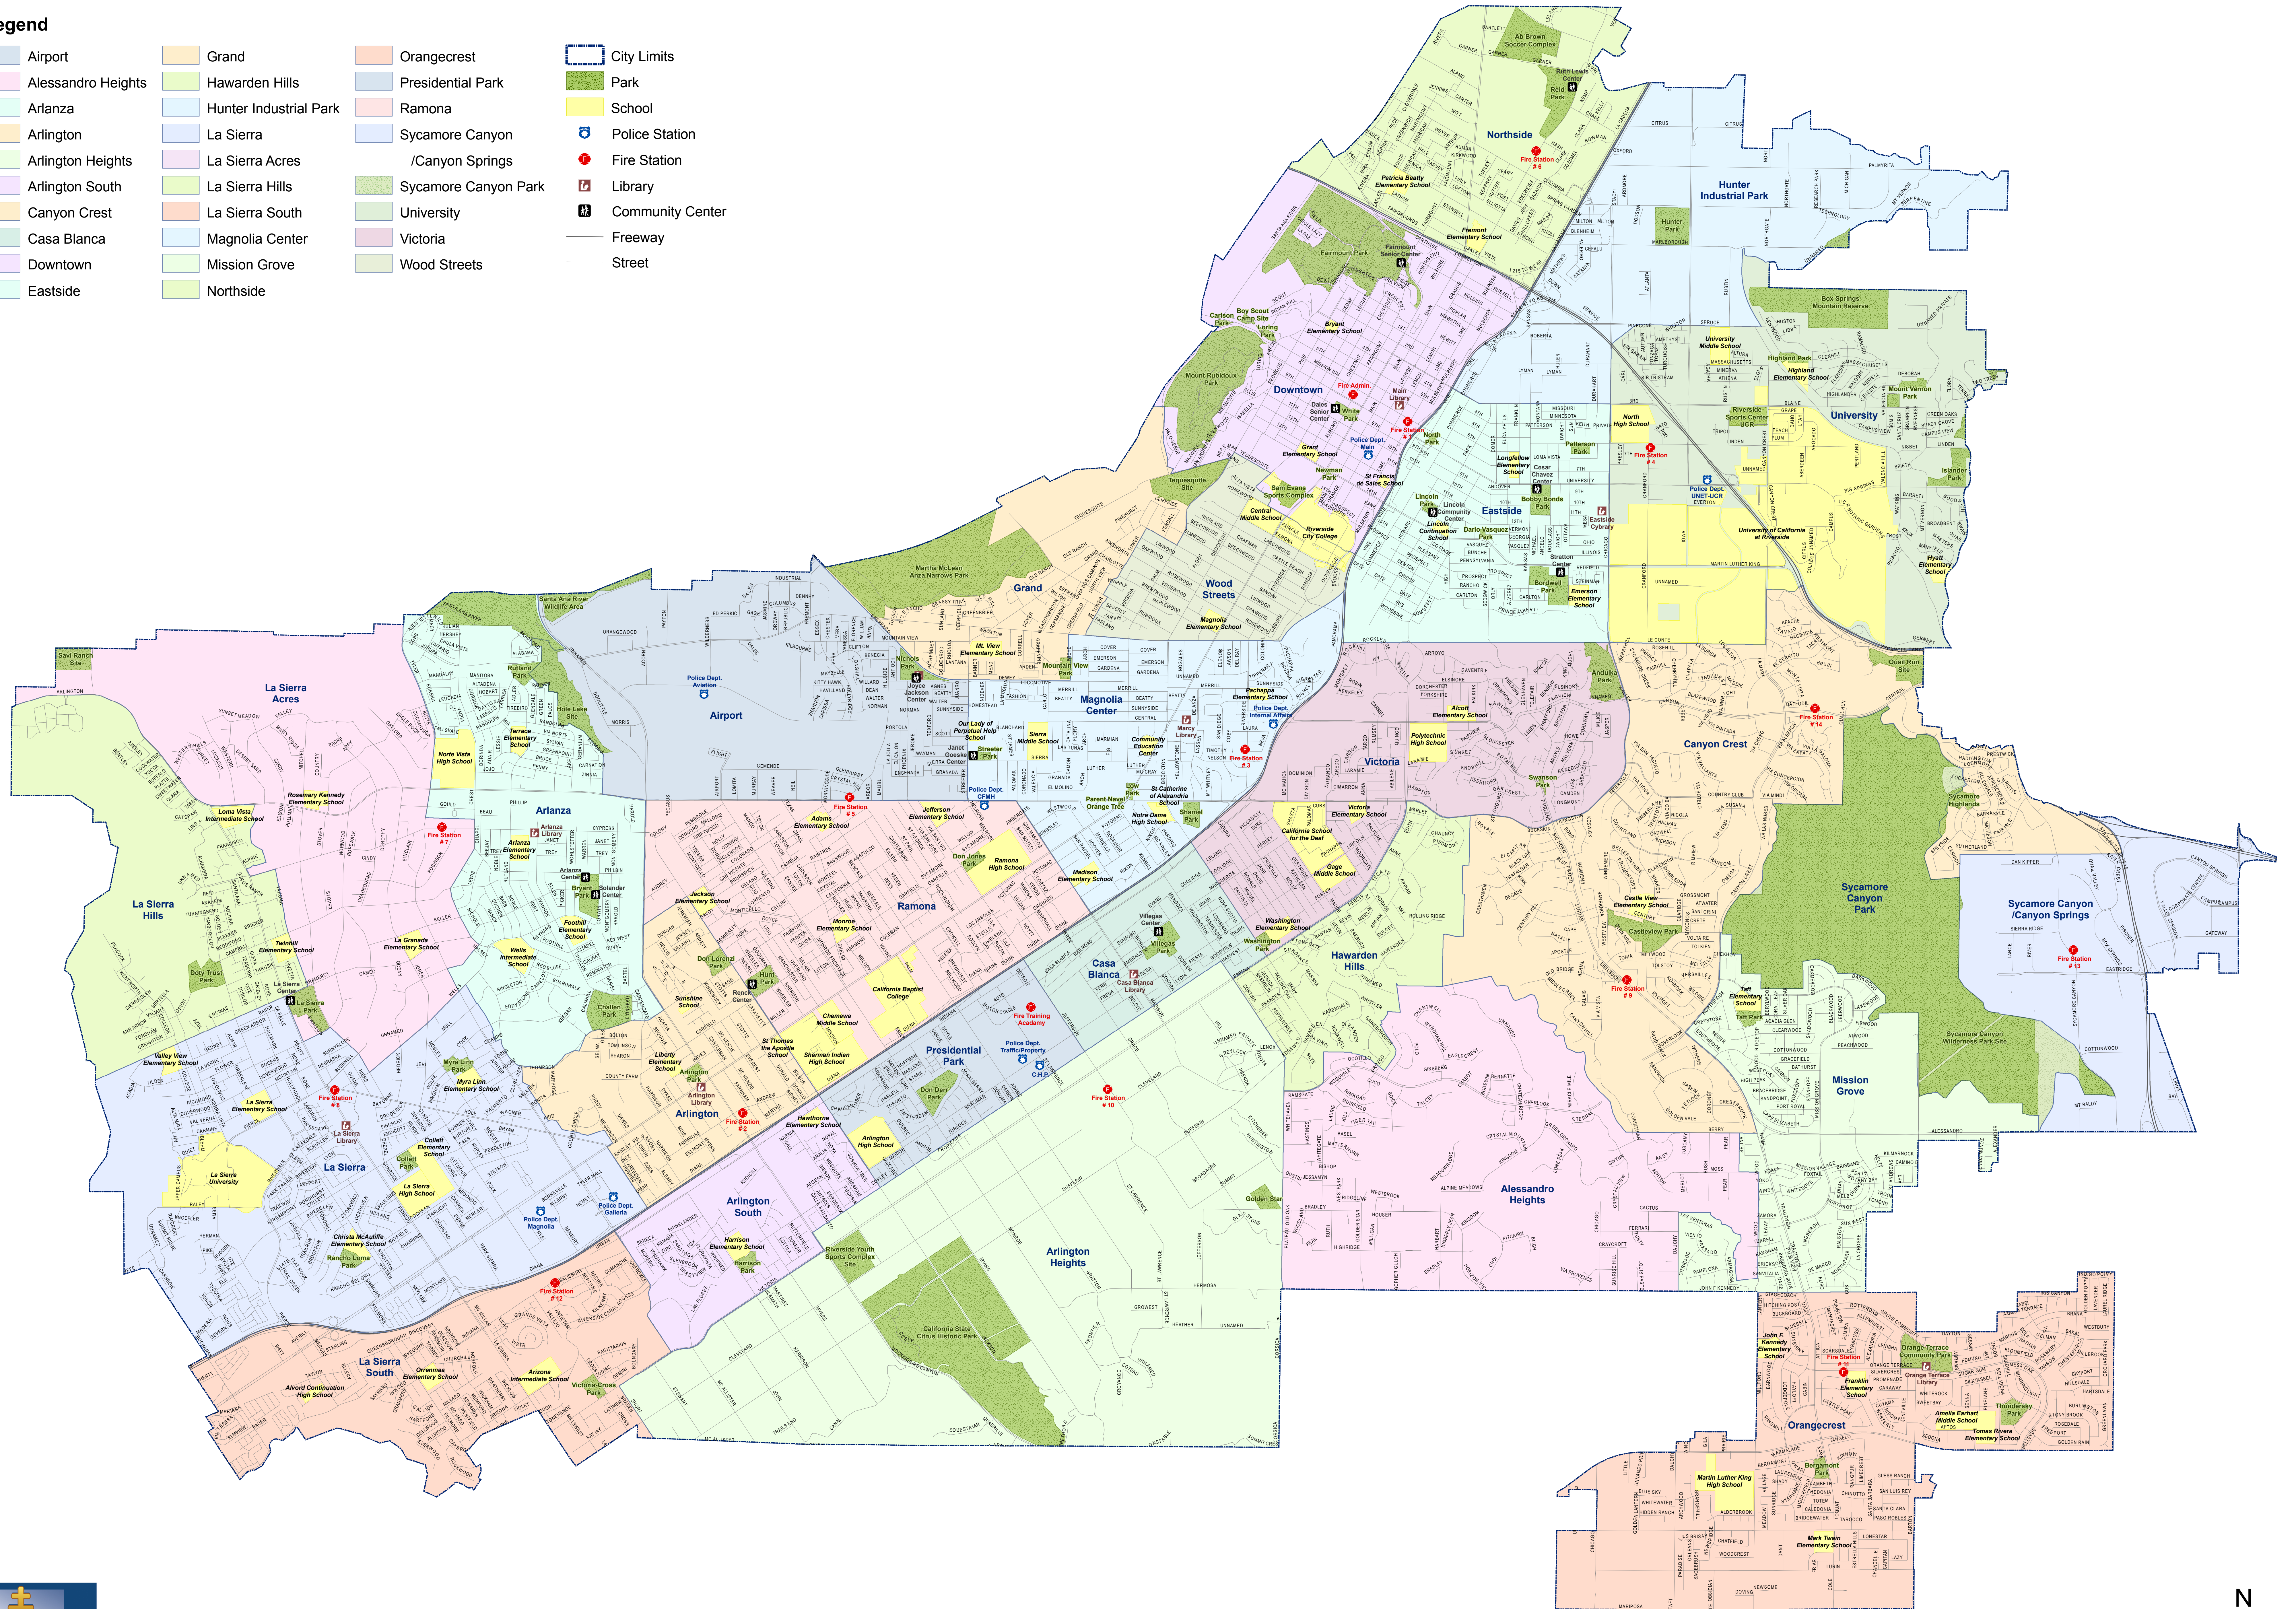

RIVERSIDE NEIGHBORHOODS

Legend

Airport	Grand	Orangecrest	City Limits
Alessandro Heights	Hawarden Hills	Presidential Park	Park
Arlanza	Hunter Industrial Park	Ramona	School
Arlington	La Sierra	Sycamore Canyon	Police Station
Arlington Heights	La Sierra Acres	Canyon Springs	Fire Station
Arlington South	La Sierra Hills	Sycamore Canyon Park	Library
Canyon Crest	La Sierra South	University	Community Center
Casa Blanca	Magnolia Center	Victoria	Freeway
Downtown	Mission Grove	Wood Streets	Street
Eastside	Northside