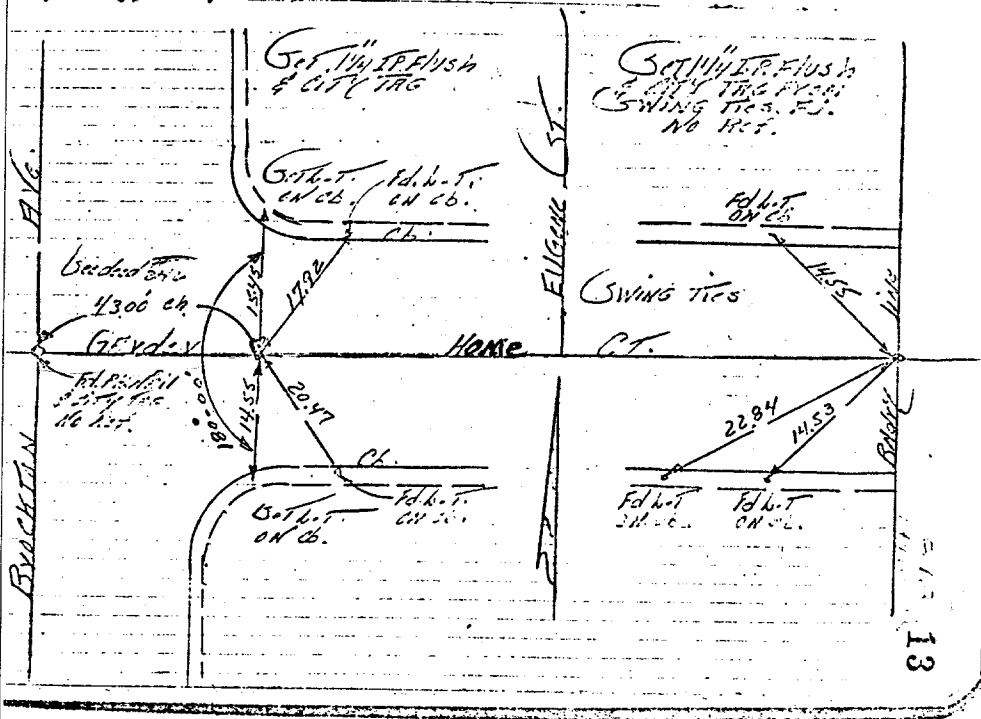

Street: BROOKTON AVE

X-Street: GARDEN HOME CR.
OFFICIAL USE ONLY

1029. TIF

"North" Brookton Back Garden Home Cr.

HISTORICAL DATA
OLL. EP 878/13
Site Dist. 242.
Site Garden Home Cr.

FIELD PARTY
KAWLEY
GRAYSON
RAMSETT
EP 878/13
3-7-69

- ✕ FD. Ramset Nail on T/C
- FD. LD. & TK. on T/C
- FD. "C" Nail on T/C
- Set LD. & TK. on T/C

Scale:
Date:
Drawn by:
W.O.:
F.B.:

OFFICIAL TIE PLAT

CITY OF RIVERSIDE

These ties are for the purpose of perpetuating the found monumentation. No claim is made as to the relationship of the points or lines shown hereon to true boundary locations.