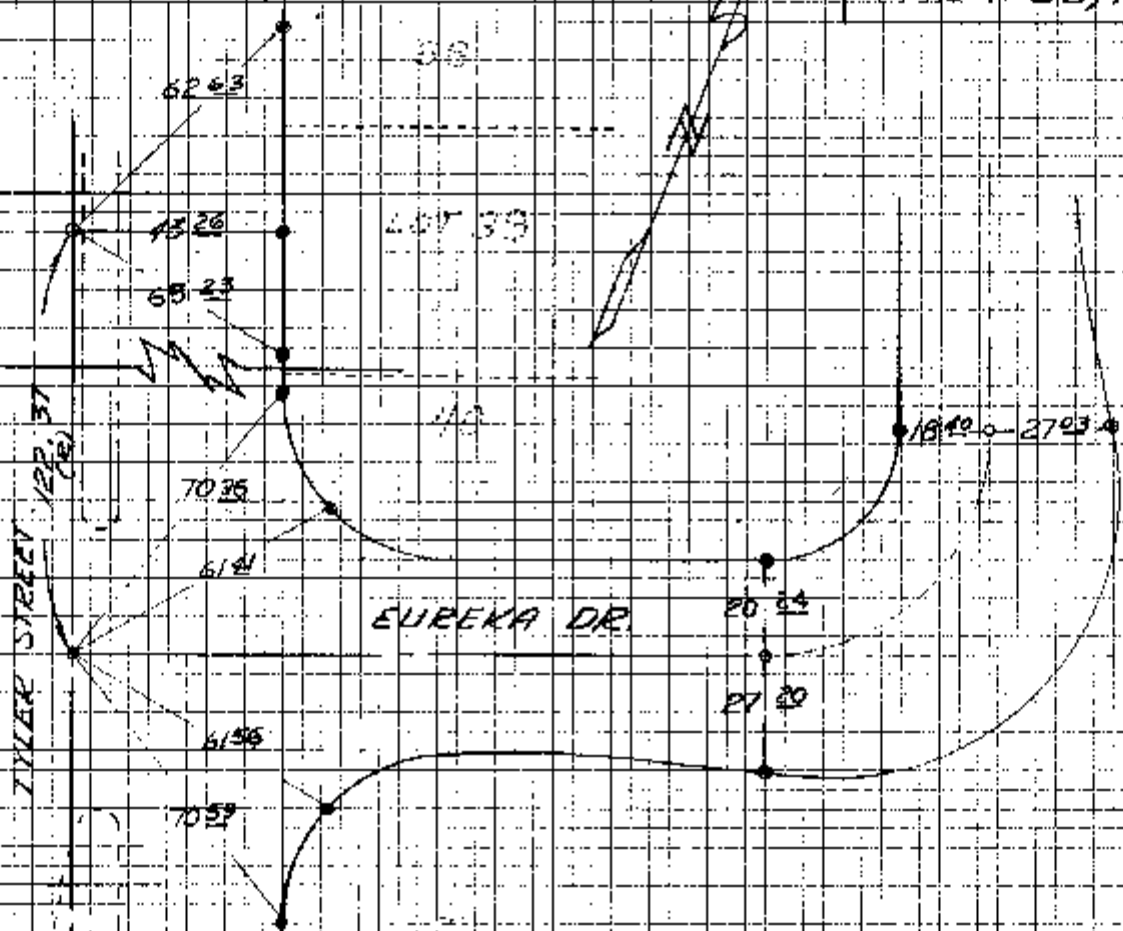

11724.TIF

HISTORICAL DATA  
R. W. WEAVER FB 1031/82

E. TIES  
EUREKA DRIVE  
@  
TYLER STREET

CREW  
HEUILERA  
PEREZ  
DIAZ  
MARCH 26, 1975

TRACT 4034-B

- = SET STUD - TOP OF CURB
- = SET 1" I.P. TAGGED PCE 9876

ALSO SET STUD & TAG PCE 9876  
ON LOT LINE PROD. IN TOP OF CURB

FID CK - HUNT  
COPIED 7/8

EUREKA  
@ Tyler St