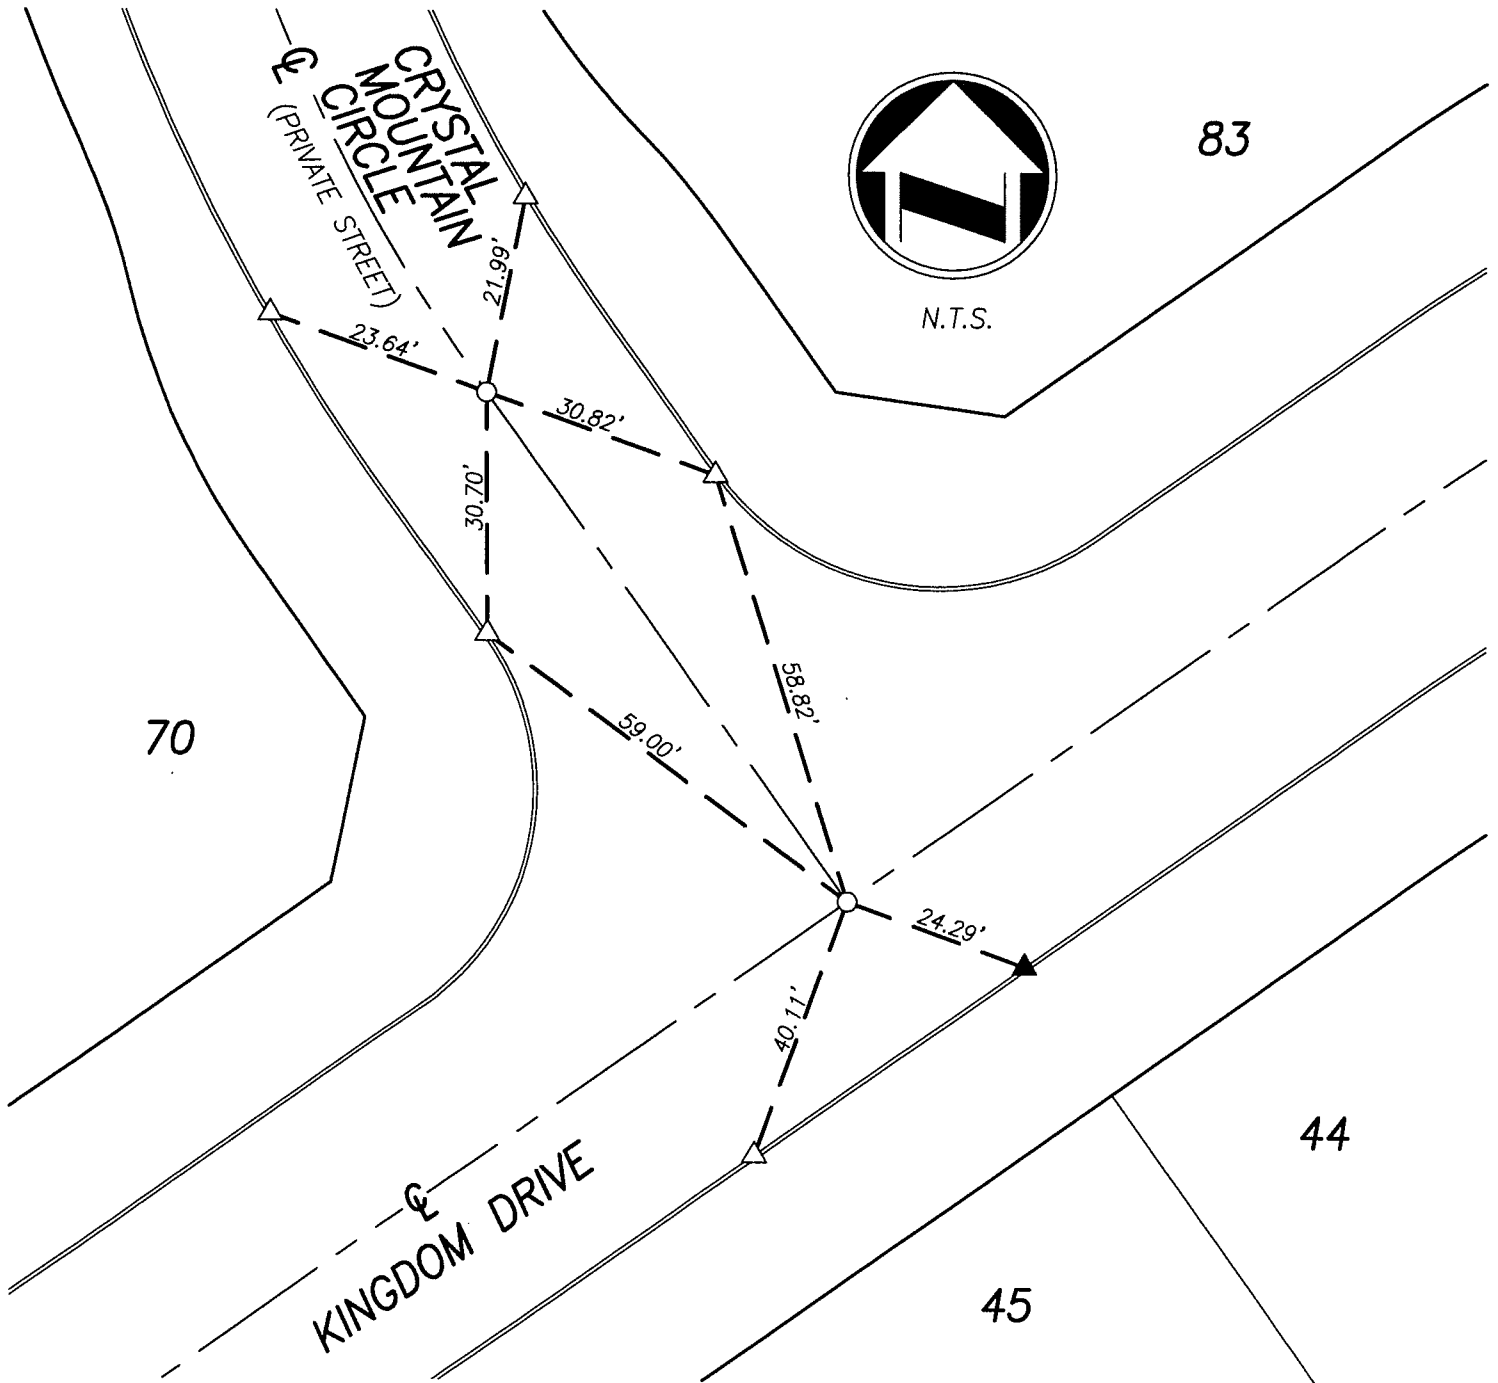

14338.TIF

**LEGEND**

- ▲ INDICATES FOUND LEAD & L.S. TAG 5390 IN TOP OF CURB ON THE PROLONGATION OF THE LOT LINE
- SET 1" IRON PIPE, FLUSH AND L.S. 5390 TAG
- △ INDICATES SET LEAD & L.S. 5390 "TIE" TAG IN TOP OF CURB

DATE: 4-15-15

*Edy Powell Adkison*

EDY POWELL ADKISON  
L.S. 5390, EXPIRES 9/30/16