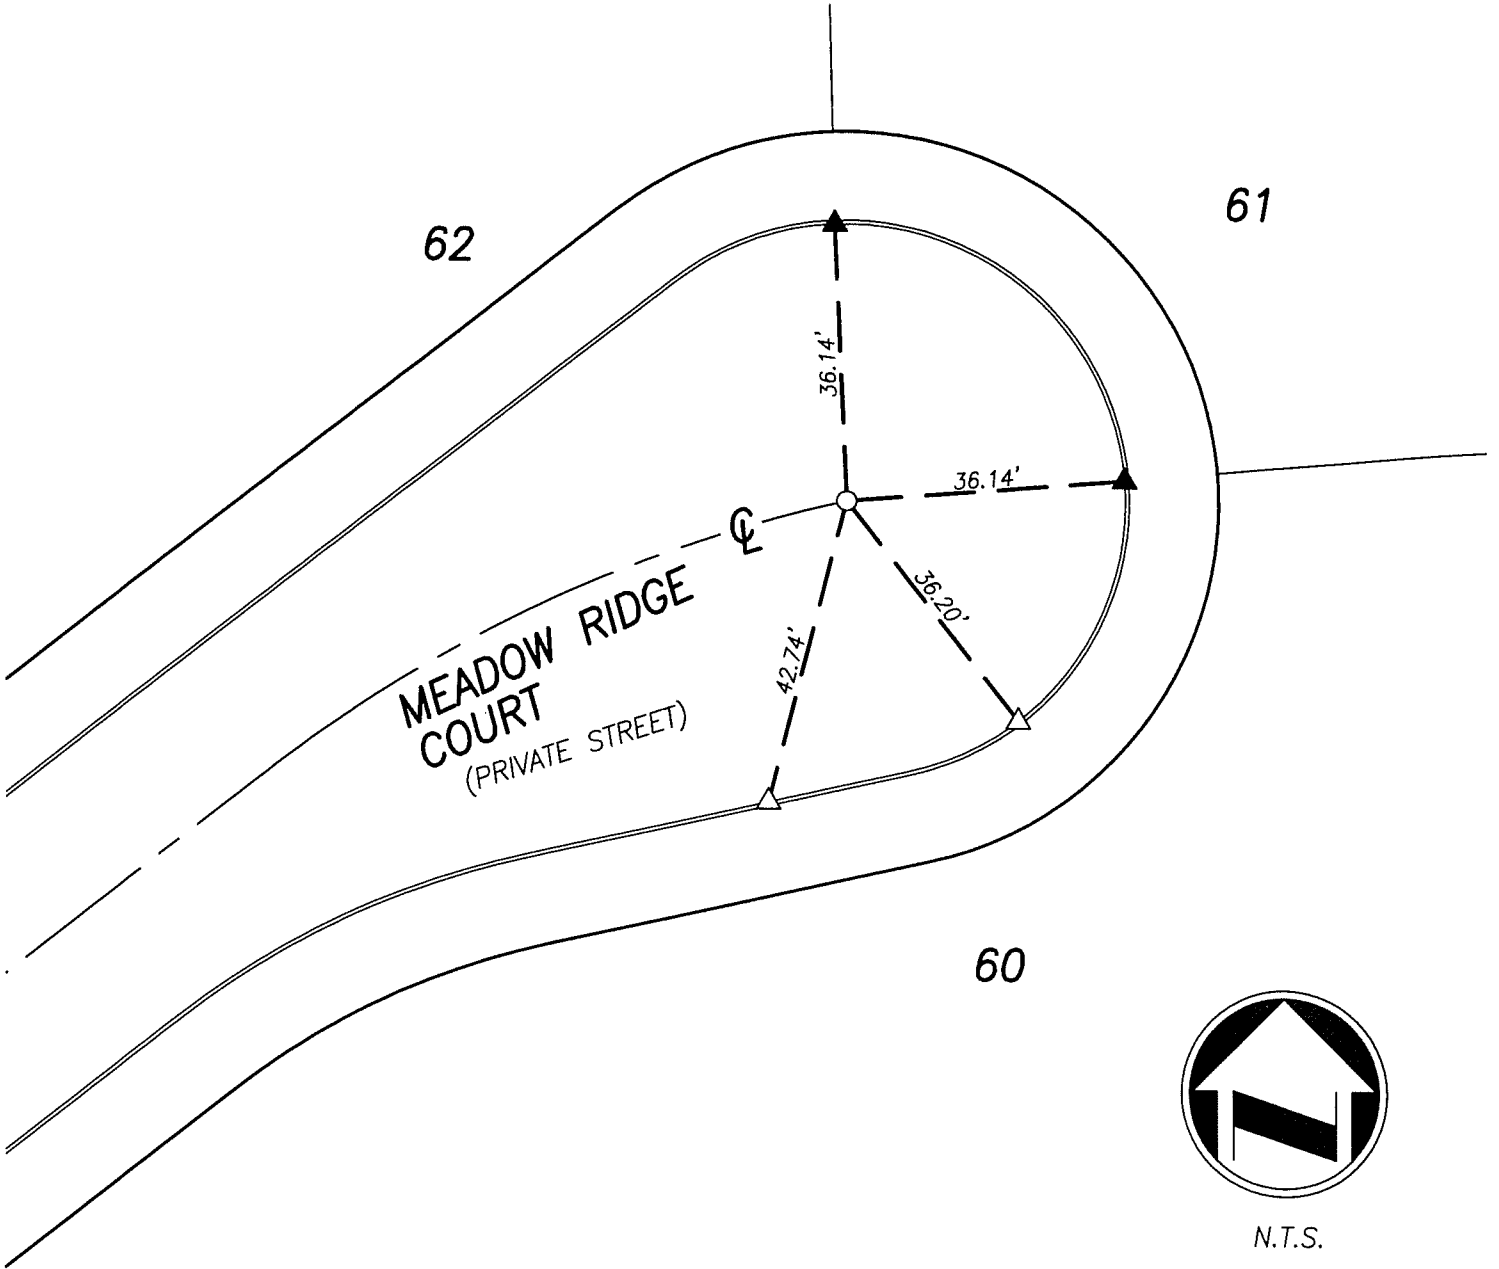

14368.TIF

**LEGEND**

- ▲ INDICATES FOUND LEAD & L.S. TAG 5390 IN TOP OF CURB ON THE PROLONGATION OF THE LOT LINE
- SET 1" IRON PIPE FLUSH TAGGED L.S. 5390
- △ INDICATES SET LEAD & L.S. 5390 "TIE" TAG IN TOP OF CURB

DATE: 4-15-15

*Edy Powell Adkison*

EDY POWELL ADKISON  
L.S. 5390, EXPIRES 9/30/16