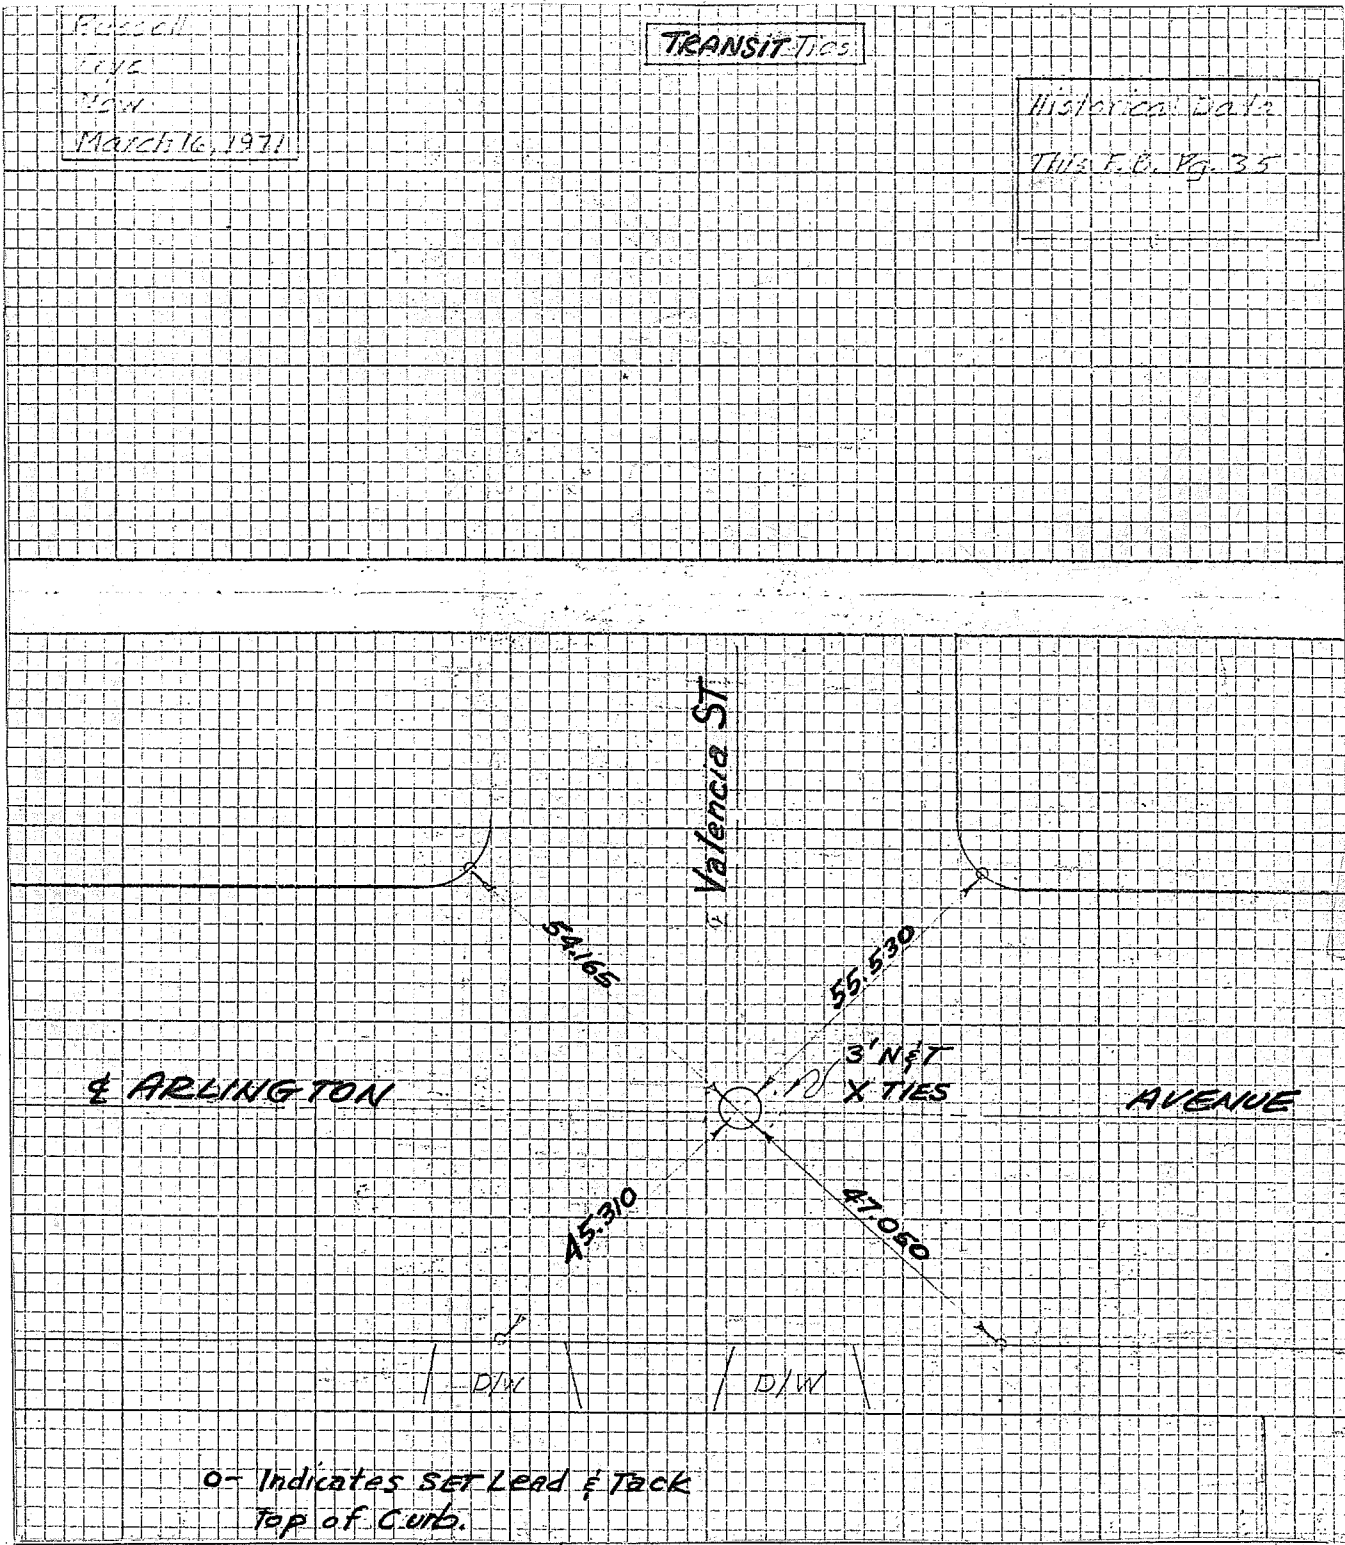

14474 JTF

Street: ARLINGTON AVE.

OFFICIAL USE ONLY

X-Street: VALENCIA AVE.

- ✕ FD. Ramset Nail on T/C
- FD. LD. & TK. on T/C
- FD. "C" Nail on T/C
- Set LD. & TK. on T/C

Scale:  
Date:  
Drawn by:  
W.O.:  
F.B.:

## OFFICIAL TIE PLAT

### CITY OF RIVERSIDE

*These ties are for the purpose of perpetuating the found monumentation. No claim is made as to the relationship of the points or lines shown hereon to true boundary locations.*

Sheet 1 of 1  
File No.: