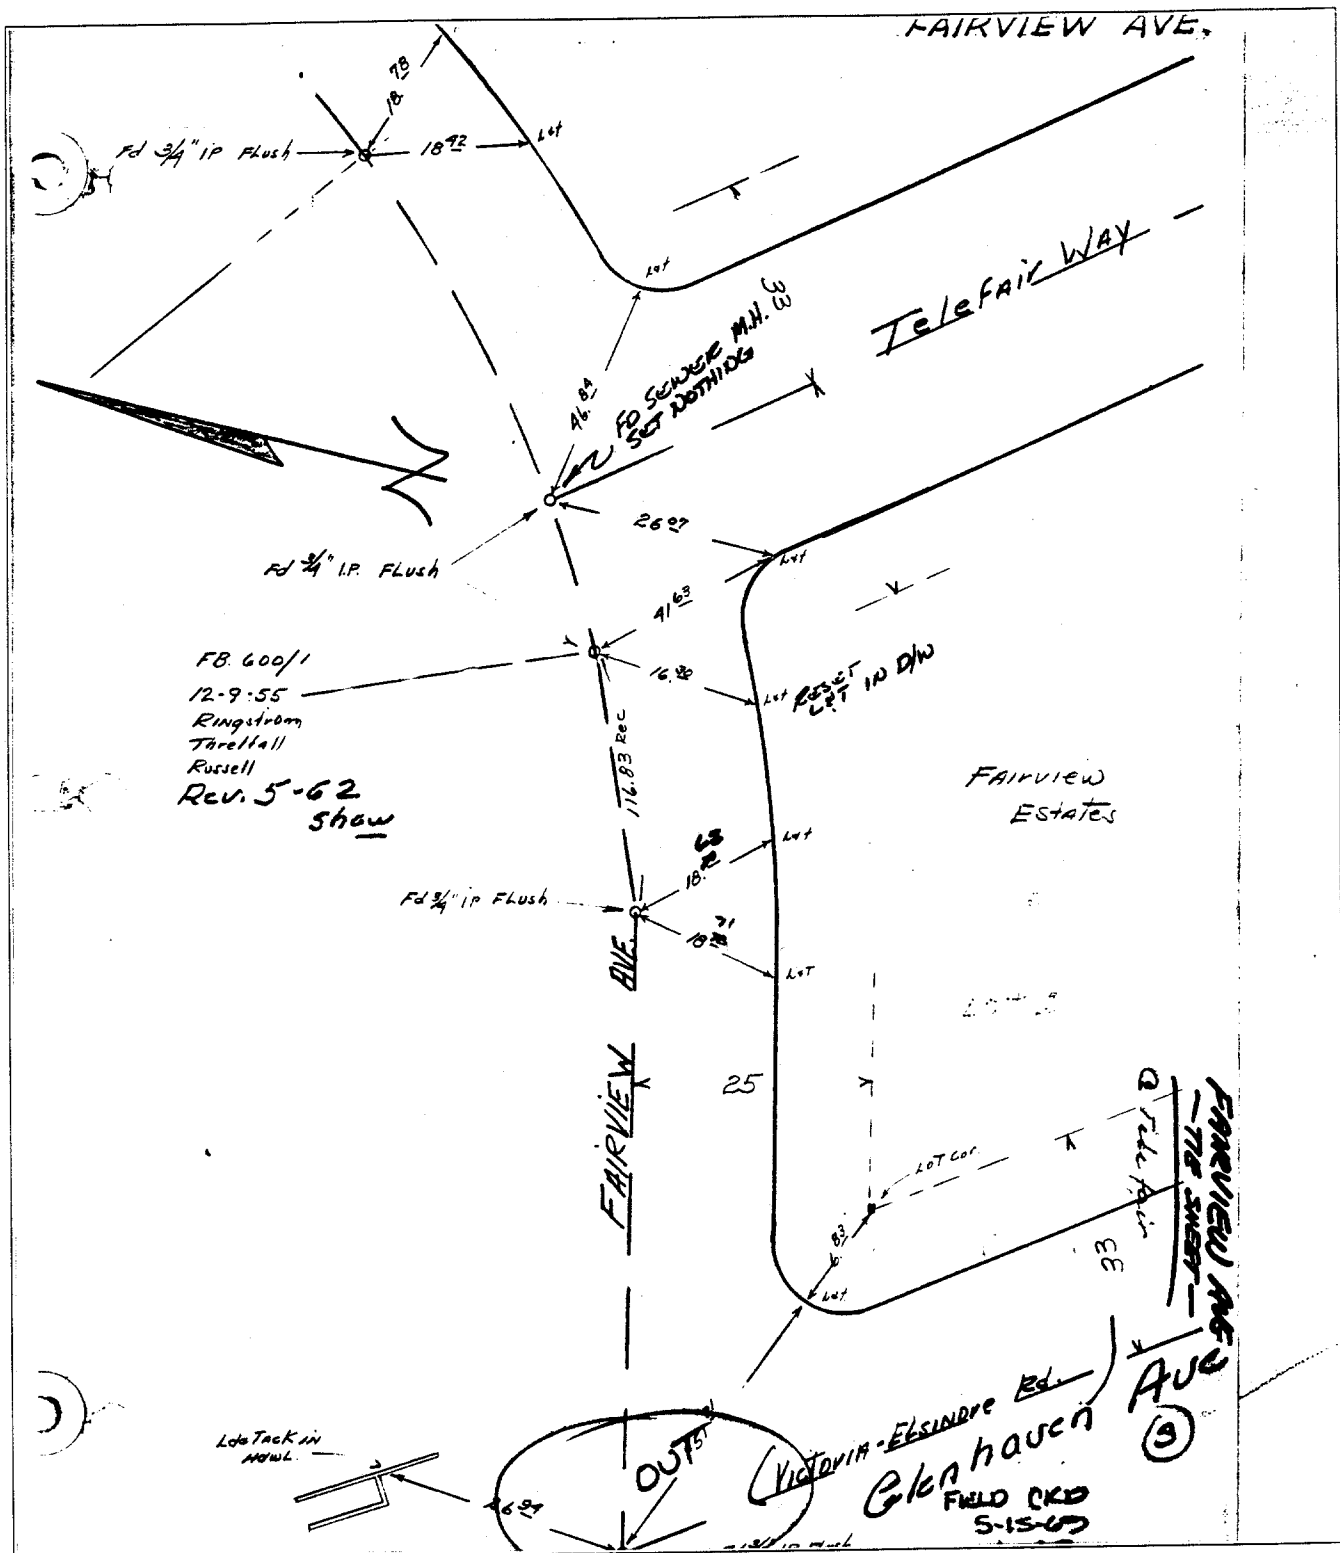

3134 TIF

Street: FAIRVIEW AVE

OFFICIAL USE ONLY

X-Street:

TELEFAIR WAY

- ✗ FD. Ramset Nail on T/C
- FD. LD. & TK. on T/C
- FD. "C" Nail on T/C
- Set LD. & TK. on T/C

Scale:
Date:
Drawn by:
W.O.:
F.B.:

OFFICIAL TIE PLAT

CITY OF RIVERSIDE

These ties are for the purpose of perpetuating the found monumentation. No claim is made as to the relationship of the points or lines shown hereon to true boundary locations.

Sheet 1 of 1
File No.: