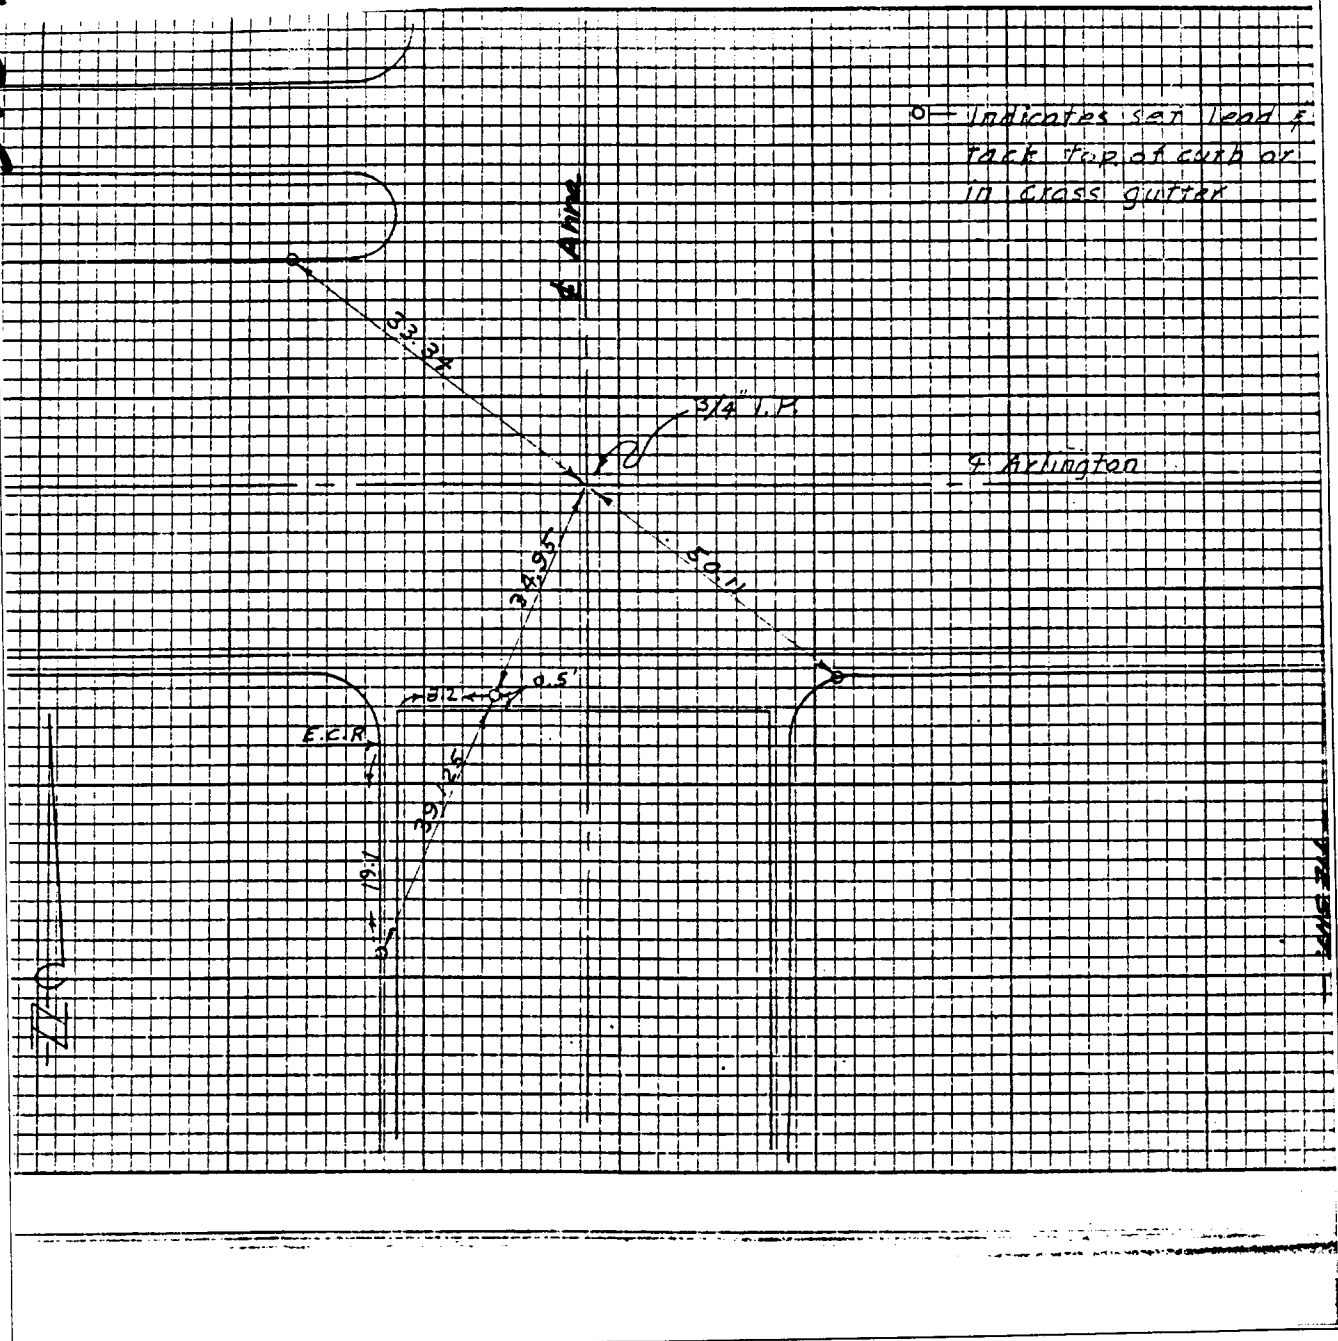

MARCH 18, 1971 ARLINGTON @ ANNA FB 931/55

FILE: 922

Street: ARLINGTON AVE

OFFICIAL USE ONLY

X-Street: ANNA

76

- ✕ FD. Ramset Nail on T/C
- FD. LD. & TK. on T/C
- FD. "C" Nail on T/C
- Set LD. & TK. on T/C

Scale:

Date:

Drawn by:

W.O.:

F.R.:

OFFICIAL TIE PLAT

CITY OF RIVERSIDE

These ties are for the purpose of perpetuating the found monumentation. No claim is made as to the relationship of the points or lines shown hereon to true boundary locations.