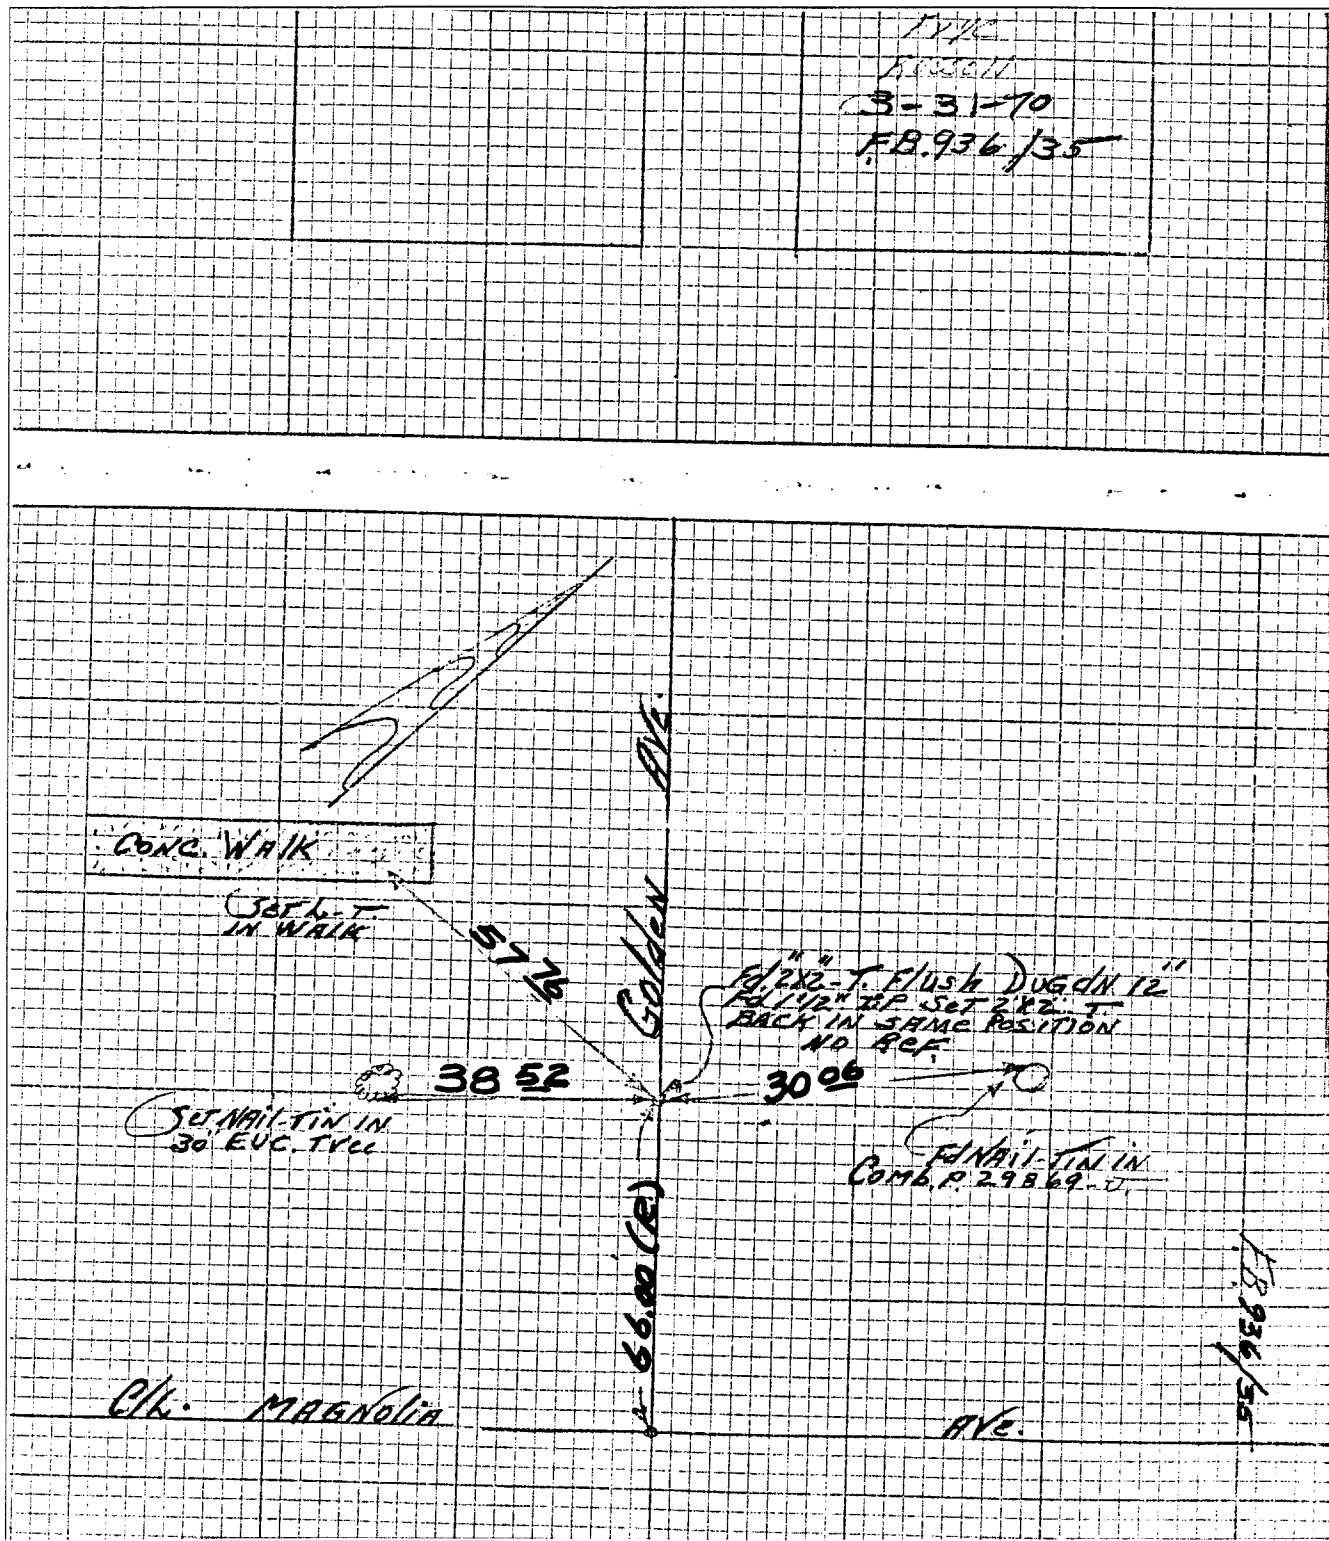

5531.TIF

Street: Golden Ave

OFFICIAL USE ONLY

X-Street: Magnolia Ave

- ✕ FD. Ramset Nail on T/C
- FD. "C" Nail on T/C

- FD. LD. & TK. on T/C
- Set LD. & TK. on T/C

Scale:

Date:

Drawn by:

W.O.:

F.B.:

## OFFICIAL TIE PLAT

### CITY OF RIVERSIDE

*These ties are for the purpose of perpetuating the found monumentation. No claim is made as to the relationship of the points or lines shown hereon to true boundary locations.*

Sheet 1 of 1