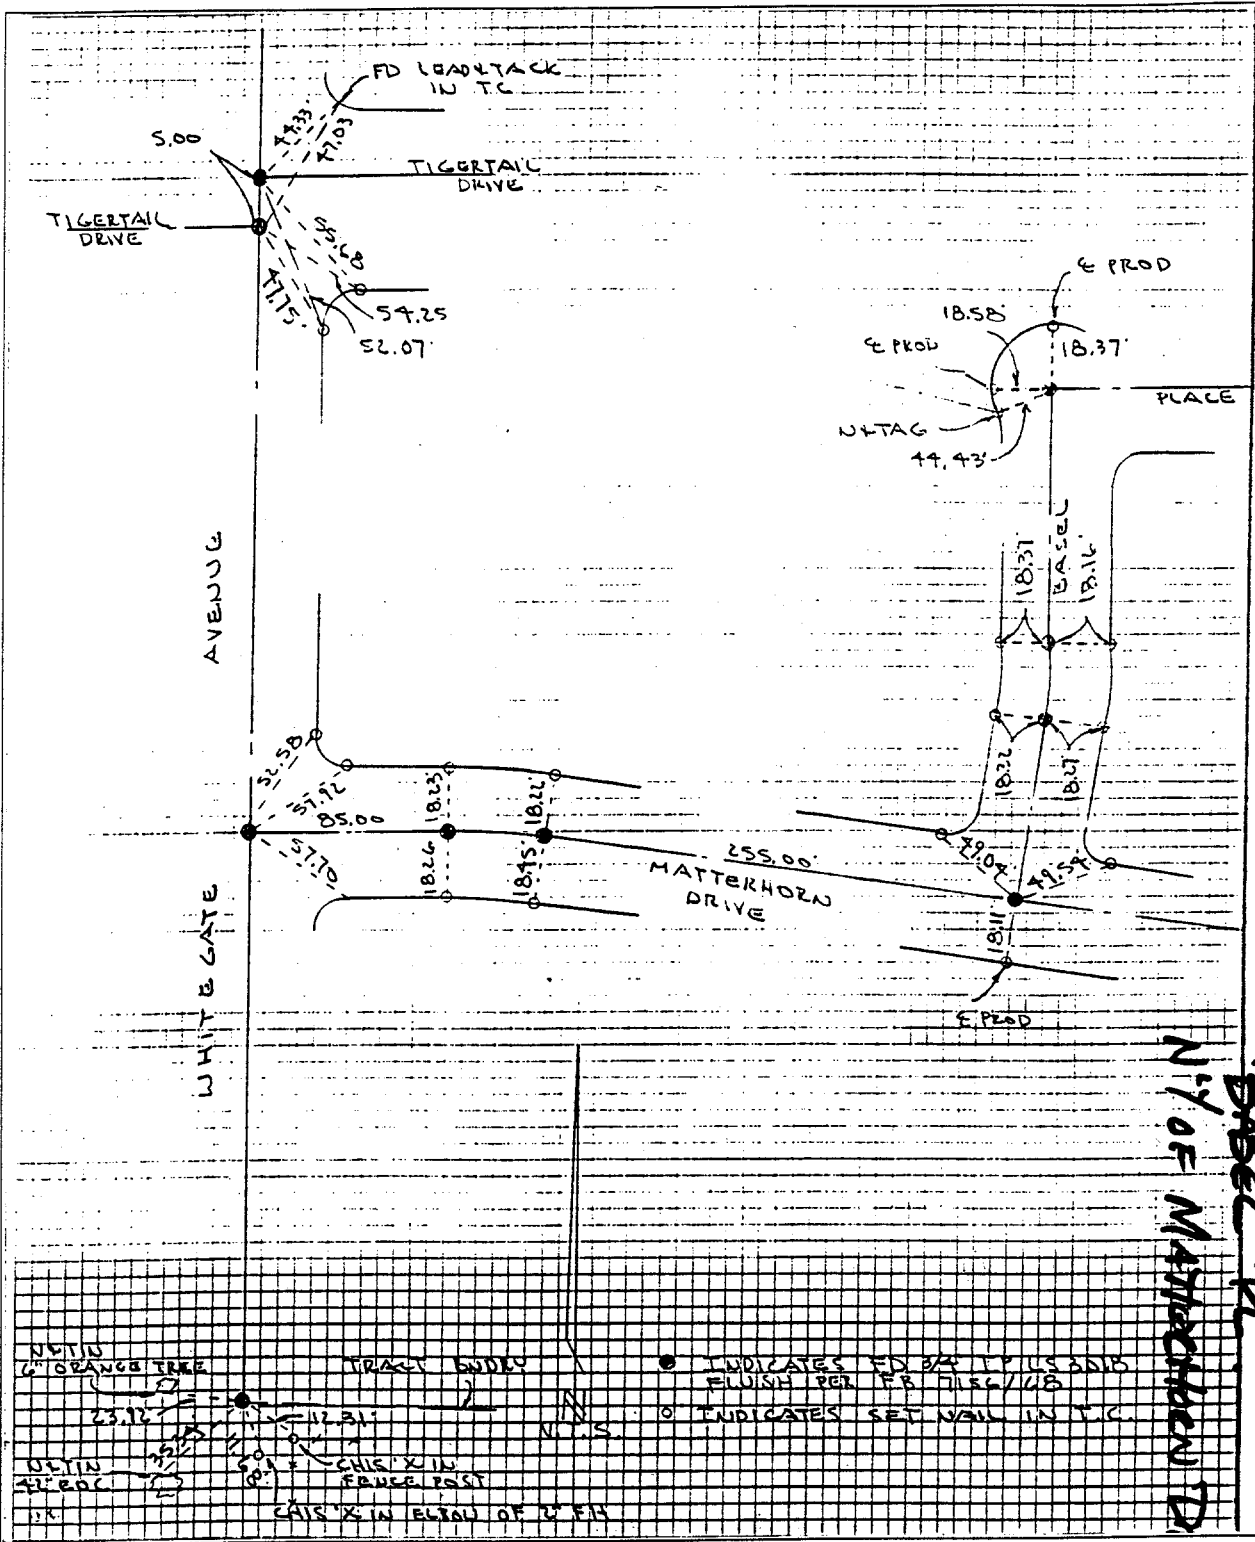

571.7-925

Street: BASEL PL. X-Street: MATTERHORN
OFFICIAL USE ONLY

Scale:
Date:
Drawn by:
W.O.:
F.B.:

OFFICIAL TIE PLAT

CITY OF RIVERSIDE

These ties are for the purpose of perpetuating the found monumentation. No claim is made as to the relationship of the points or lines shown hereon to true boundary locations.