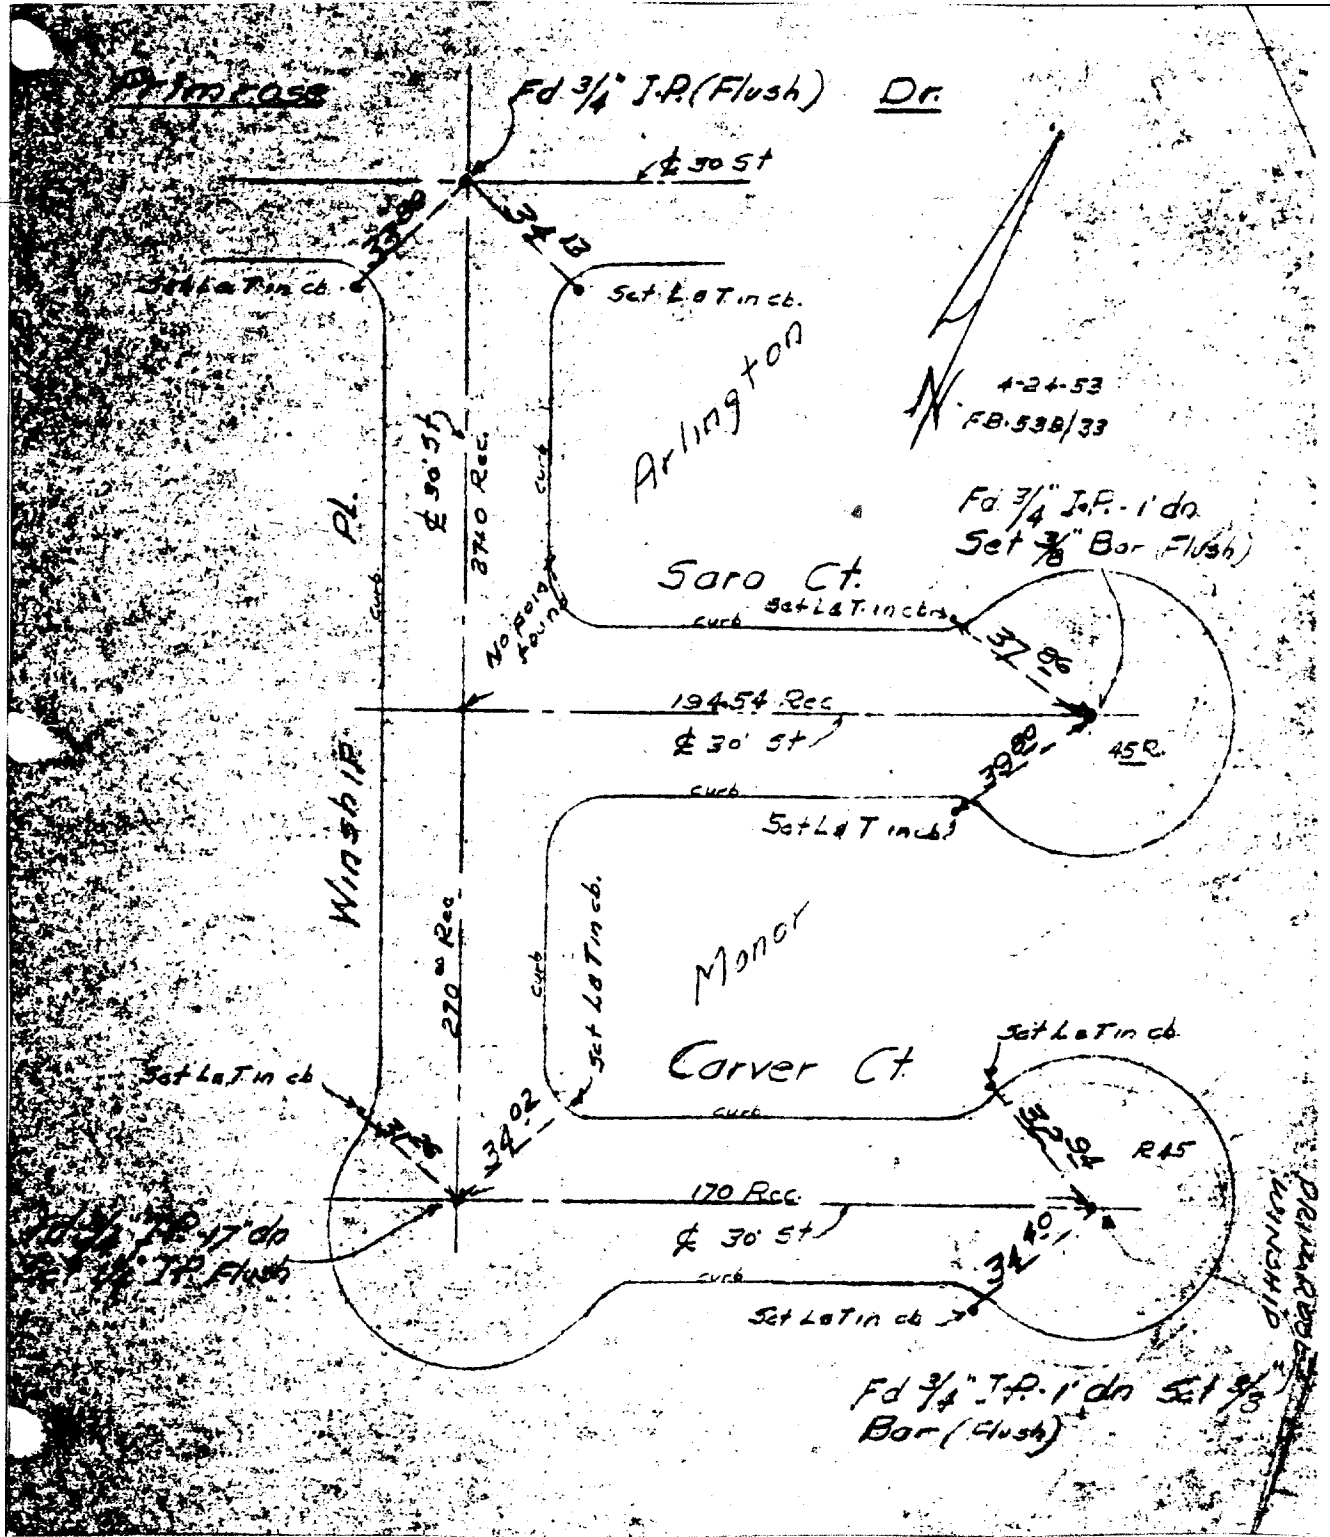

Street: WINSHIP PLACE
8753 TIF
 X-Street: CARVER CT & SARA CT.
 OFFICIAL USE ONLY

- ✕ FD. Ramset Nail on T/C
- FD. LD. & TK. on T/C
- FD. "C" Nail on T/C
- Set LD. & TK. on T/C

Scale:
 Date:
 Drawn by:
 W.O.:
 F.B.:

OFFICIAL TIE PLAT

CITY OF RIVERSIDE

These ties are for the purpose of perpetuating the found monumentation. No claim is made as to the relationship of the points or lines shown hereon to true boundary locations.