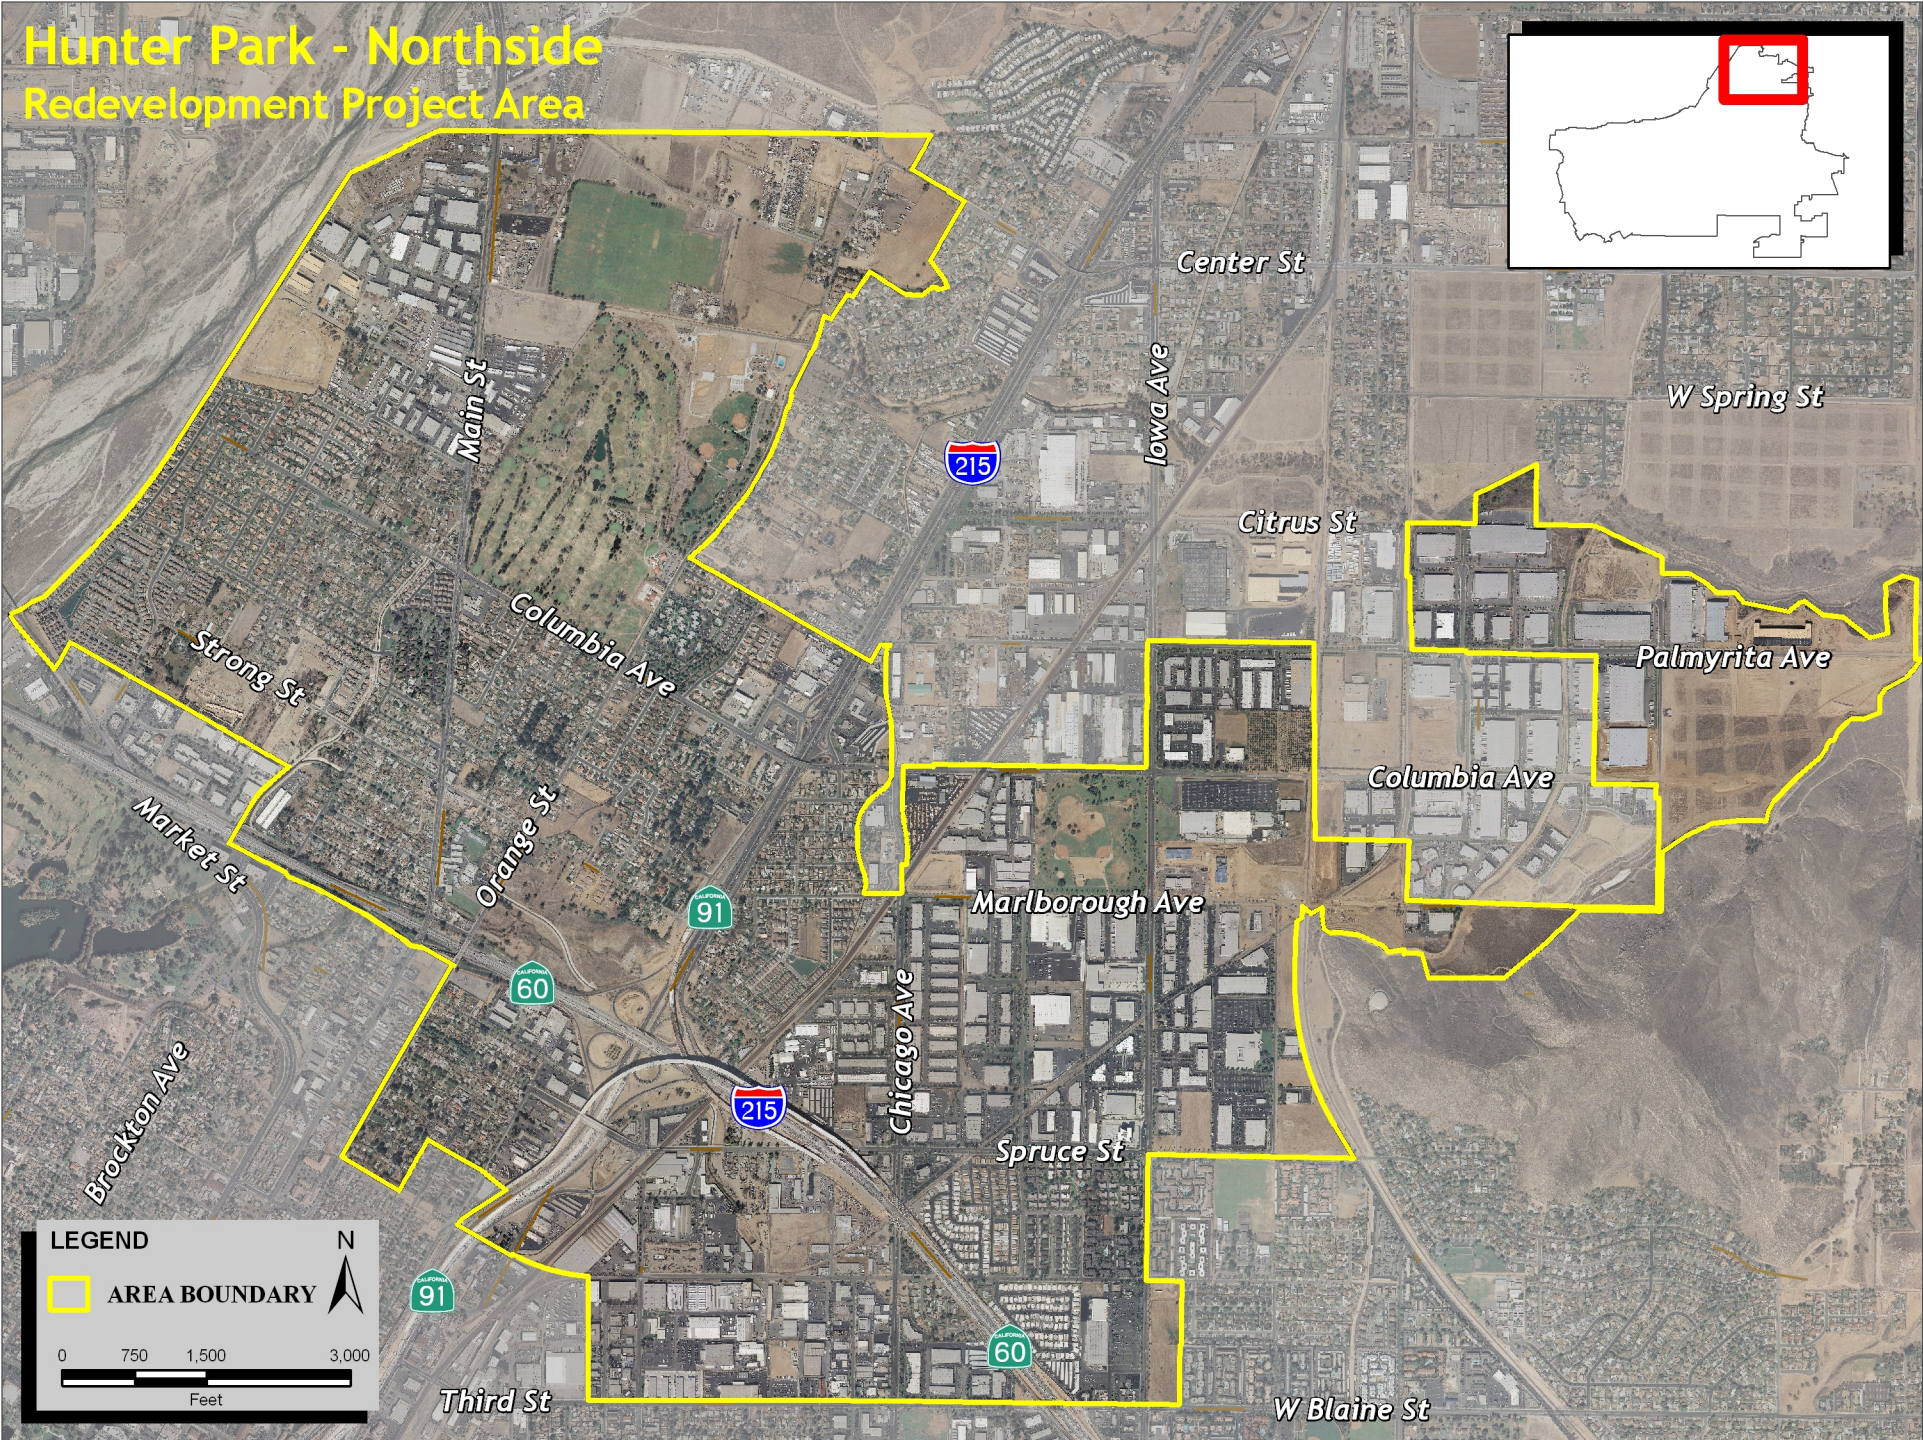

Hunter Park - Northside Redevelopment Project Area

LEGEND

□ AREA BOUNDARY

0 750 1,500 3,000
Feet

N