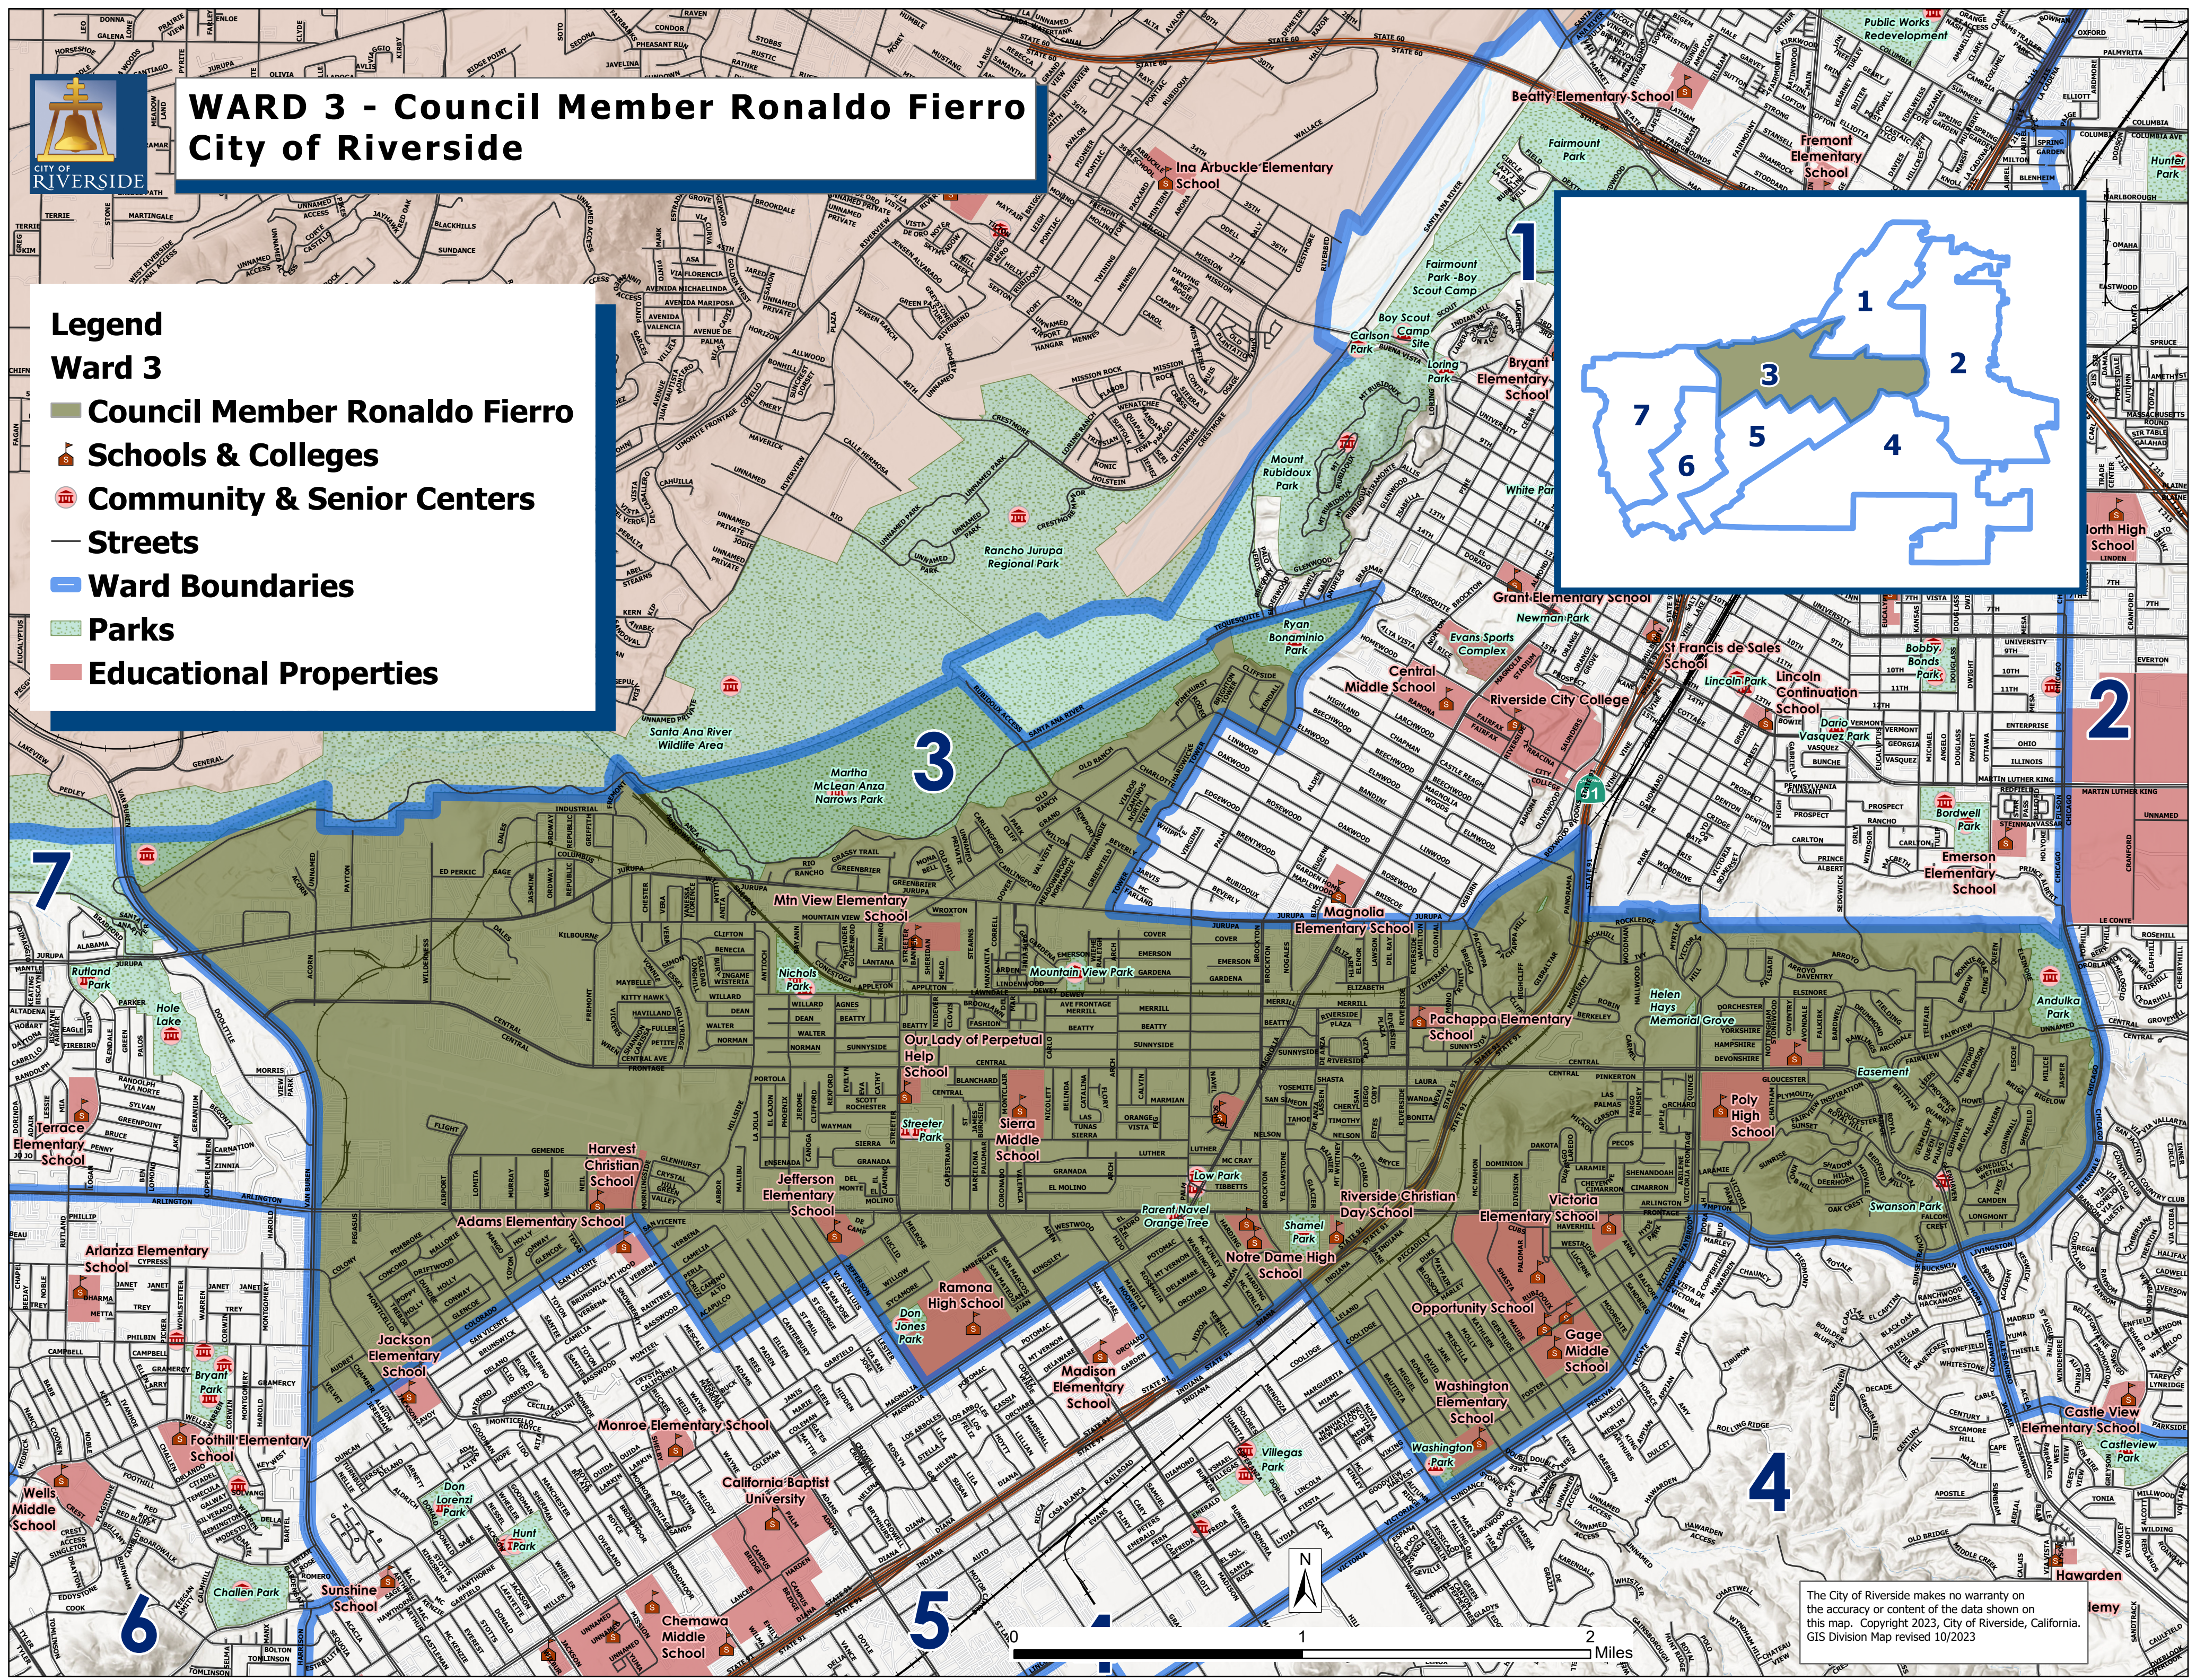

WARD 3 - Council Member Ronaldo Fierro City of Riverside

Legend

Ward 3

- Council Member Ronaldo Fierro
- Schools & Colleges
- Community & Senior Centers
- Streets
- Ward Boundaries
- Parks
- Educational Properties

The City of Riverside makes no warranty on the accuracy or content of the data shown on this map. Copyright 2023, City of Riverside, California. GIS Division Map revised 10/2023

0 1 2 Miles