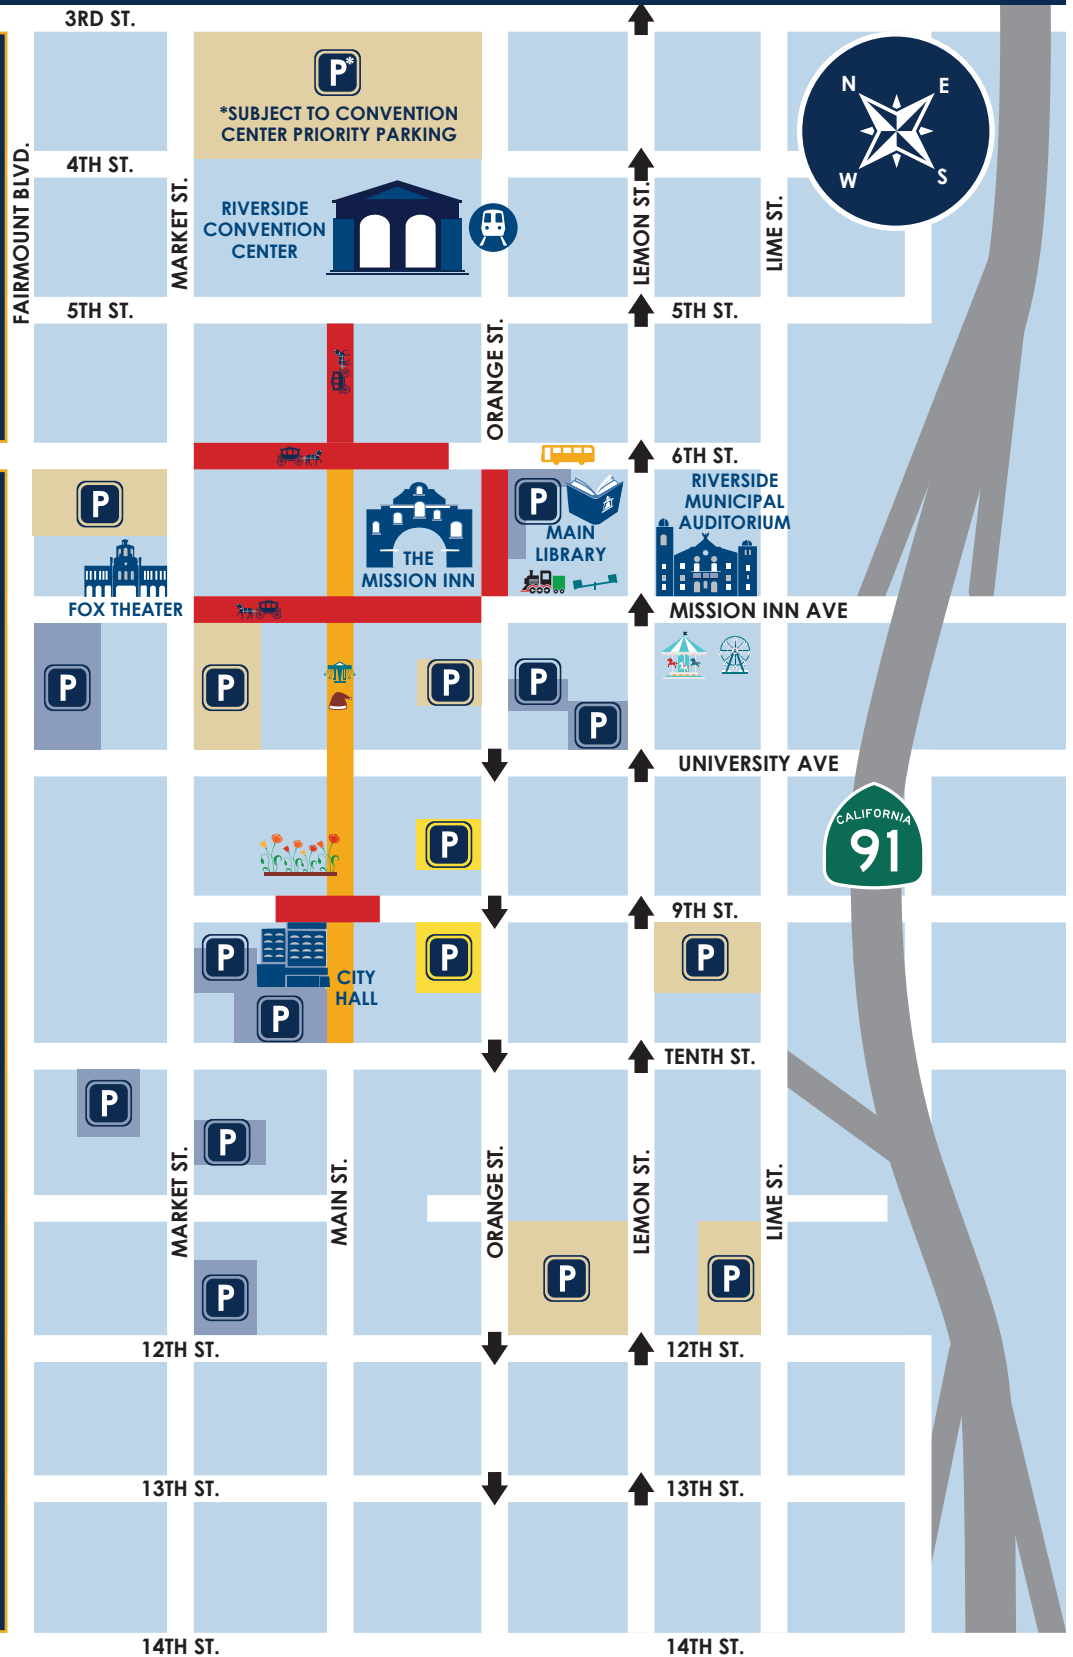

2018 Downtown Parking Guide - November 24, 2018 to January 6, 2019

Best Routes to Avoid Traffic

SR 60 East/West
Exit Market Street

SR 91 North/South
Exit 14th Street

 **FREE Public Parking Lot**
Weekends &
After 5pm Weekdays

 **Public Parking**
\$10 per vehicle at entry
Friday - Sunday

Advance Reserve Parking
RiversideFestivalofLights.com
to Reserve Today

 **Road Closure**
3 PM - Midnight
Thursday - Sunday

 **Horse Carriages**

 **One Way Street**

 **Group Bus
Loading Zone**

 **Metrolink Shuttle
Loading Zone**
MetrolinkTrains.com/FOL

For more parking information, visit
RiversideCA.gov/Parking

The Mission Inn Hotel & Spa Presents
26TH ANNUAL
Festival of Lights
Riverside, CA

**Parking is FREE at meters and
surface lots on weekends,
holidays and weekdays after 5 PM**