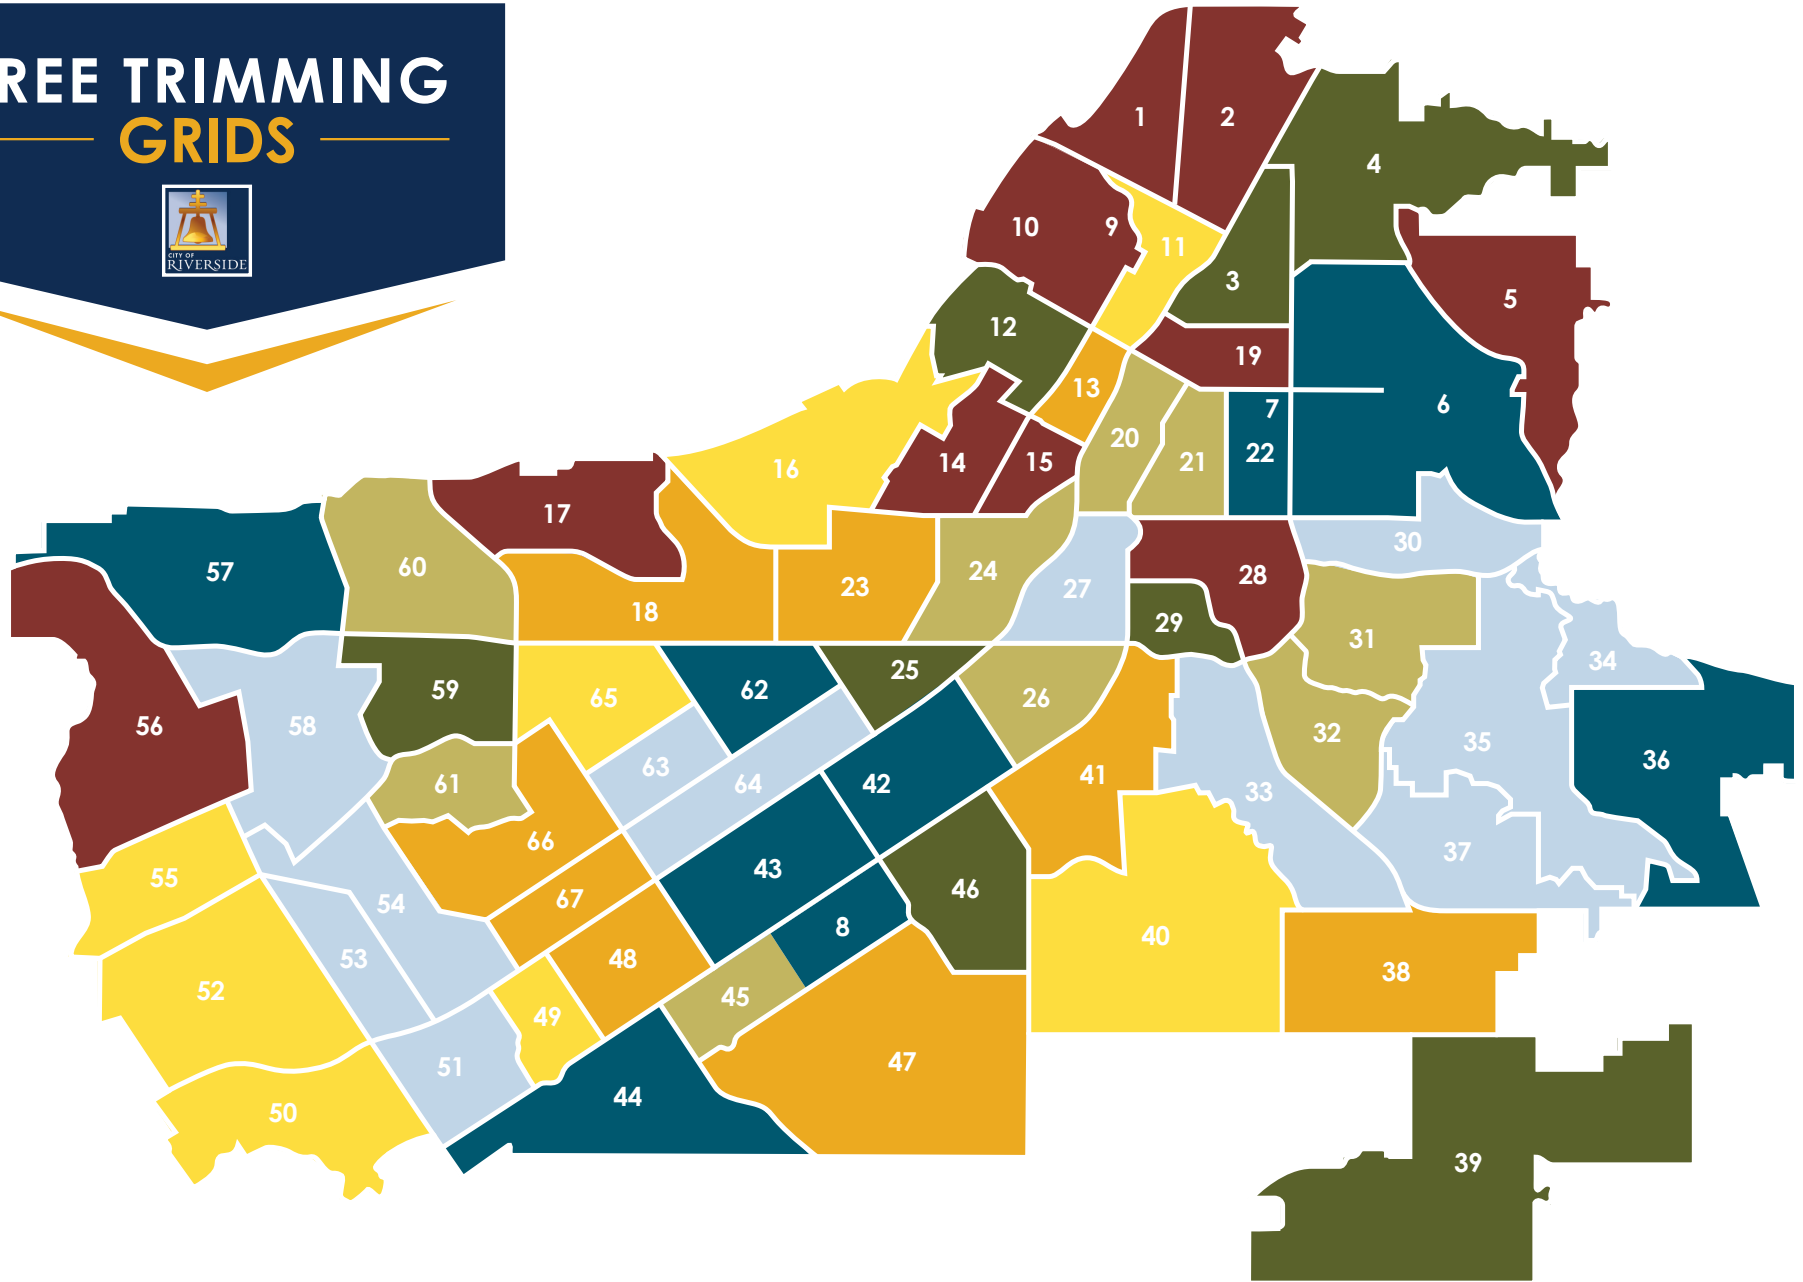

TREE TRIMMING GRIDS

FY 18/19

FY 19/20

FY 20/21

FY 21/22

FY 22/23

FY 23/24

FY 24/25