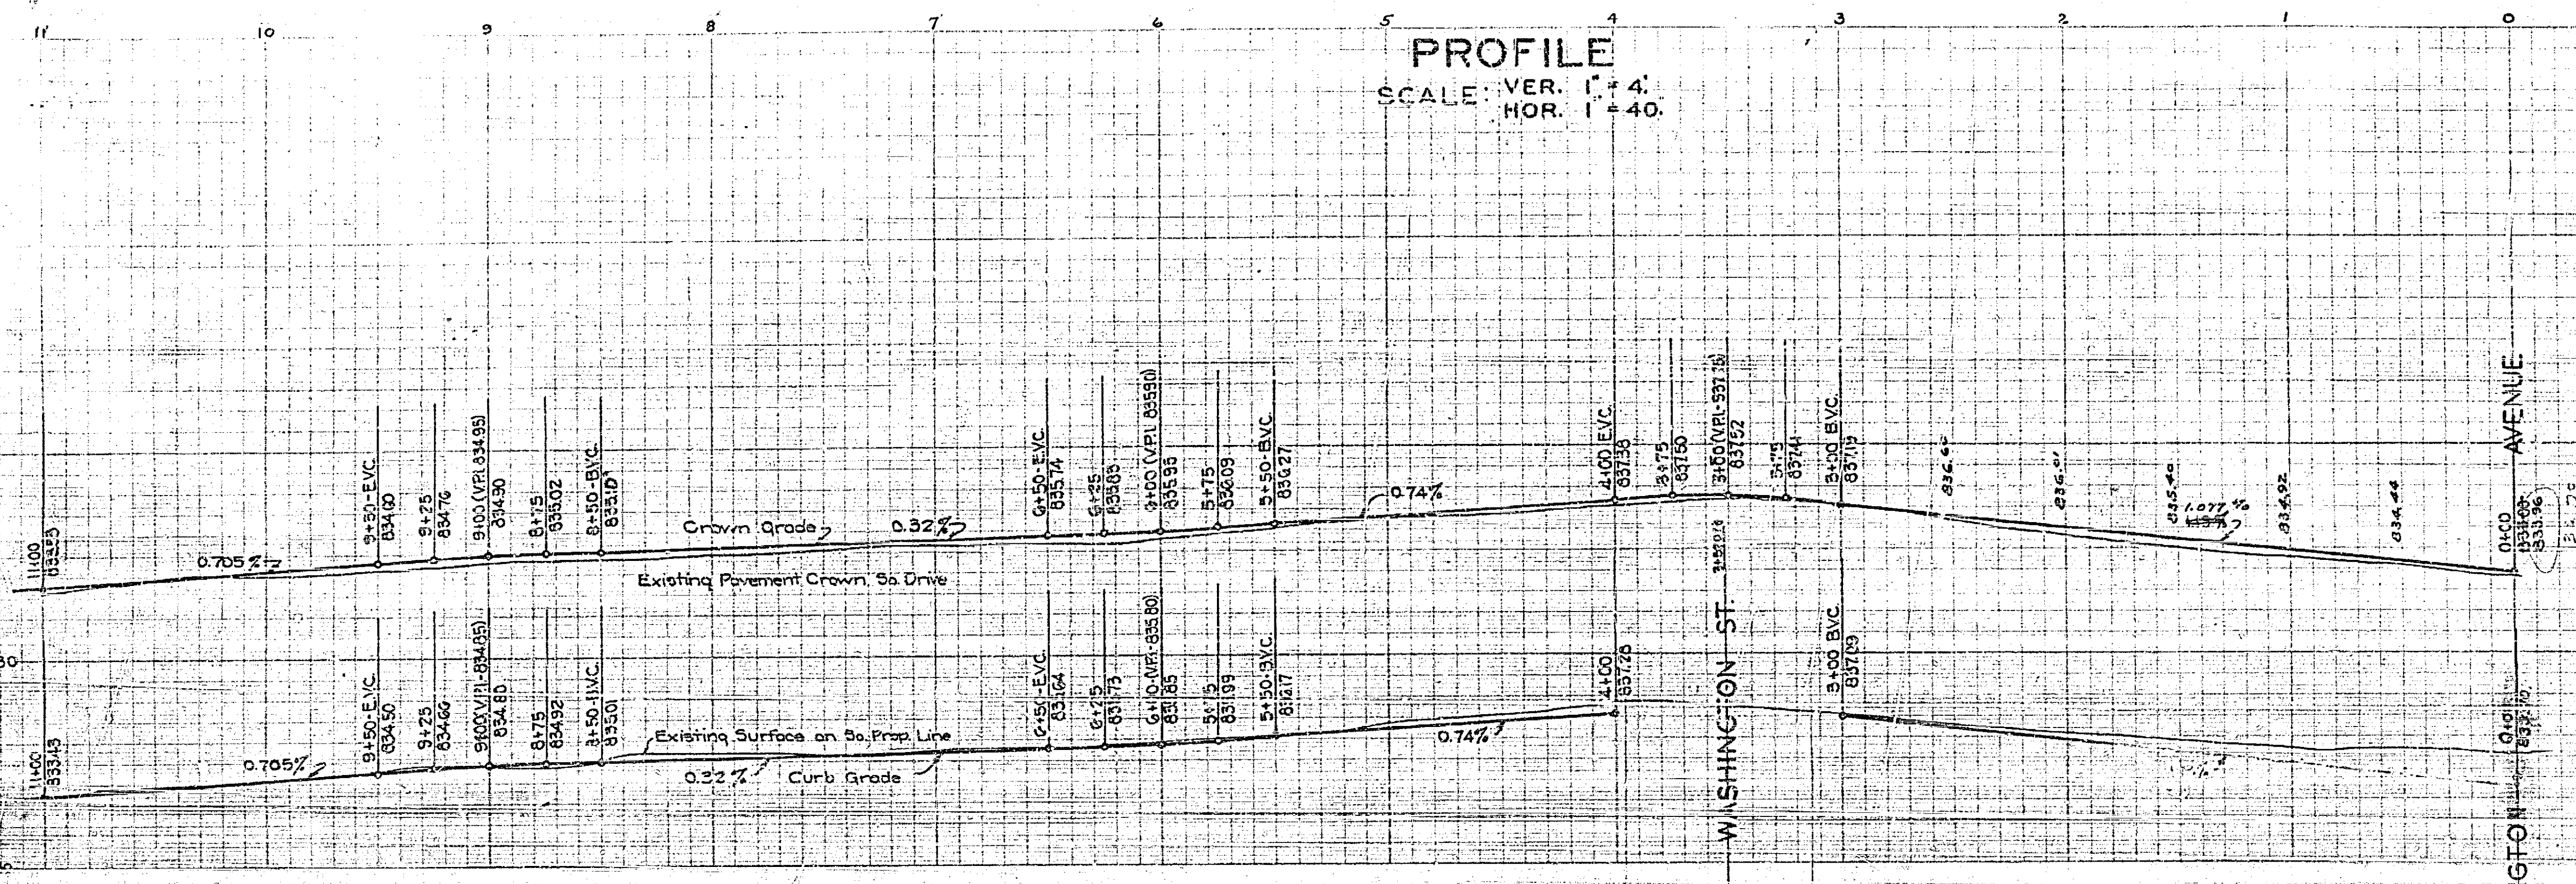

MAGNOLIA AVENUE		ARLINGTON AVENUE	
Drawing Number	Sheet Number	Field Book	Sheet
1056A	1	73299C	
Drawn	Checked	Approved	
		<i>[Signature]</i>	

PROFILE
SCALE: VER. 1" = 4'
HOR. 1" = 40'

PLAN
SCALE: 1" = 40'

1056A

310 1