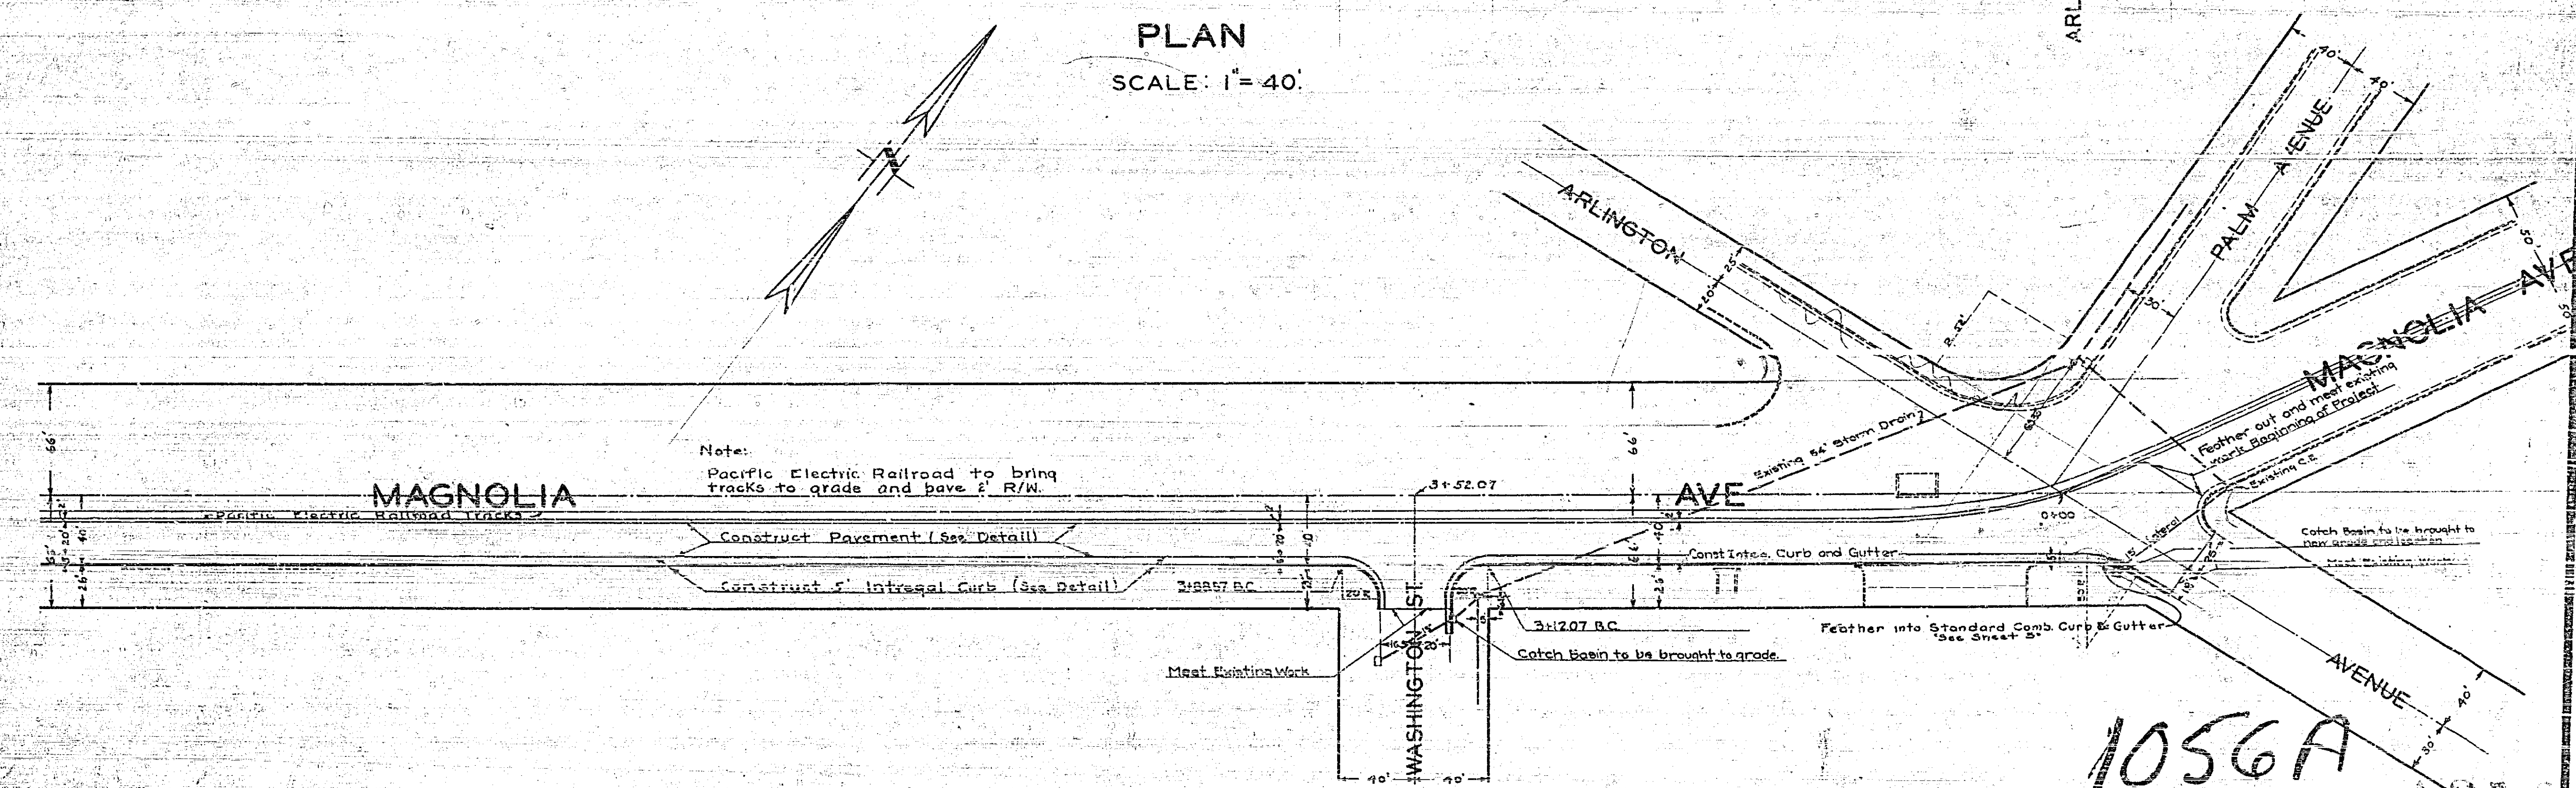

MAGNOLIA AVENUE		ARLINGTON AVENUE	
Drawing Number	Sheet Number	Field Book	Sheet
1056A	1	73299C	
Drawn	Checked	Approved	
		<i>[Signature]</i>	

PROFILE
SCALE: VER. 1" = 4'
HOR. 1" = 40'

PLAN
SCALE: 1" = 40'

1056A

310 1