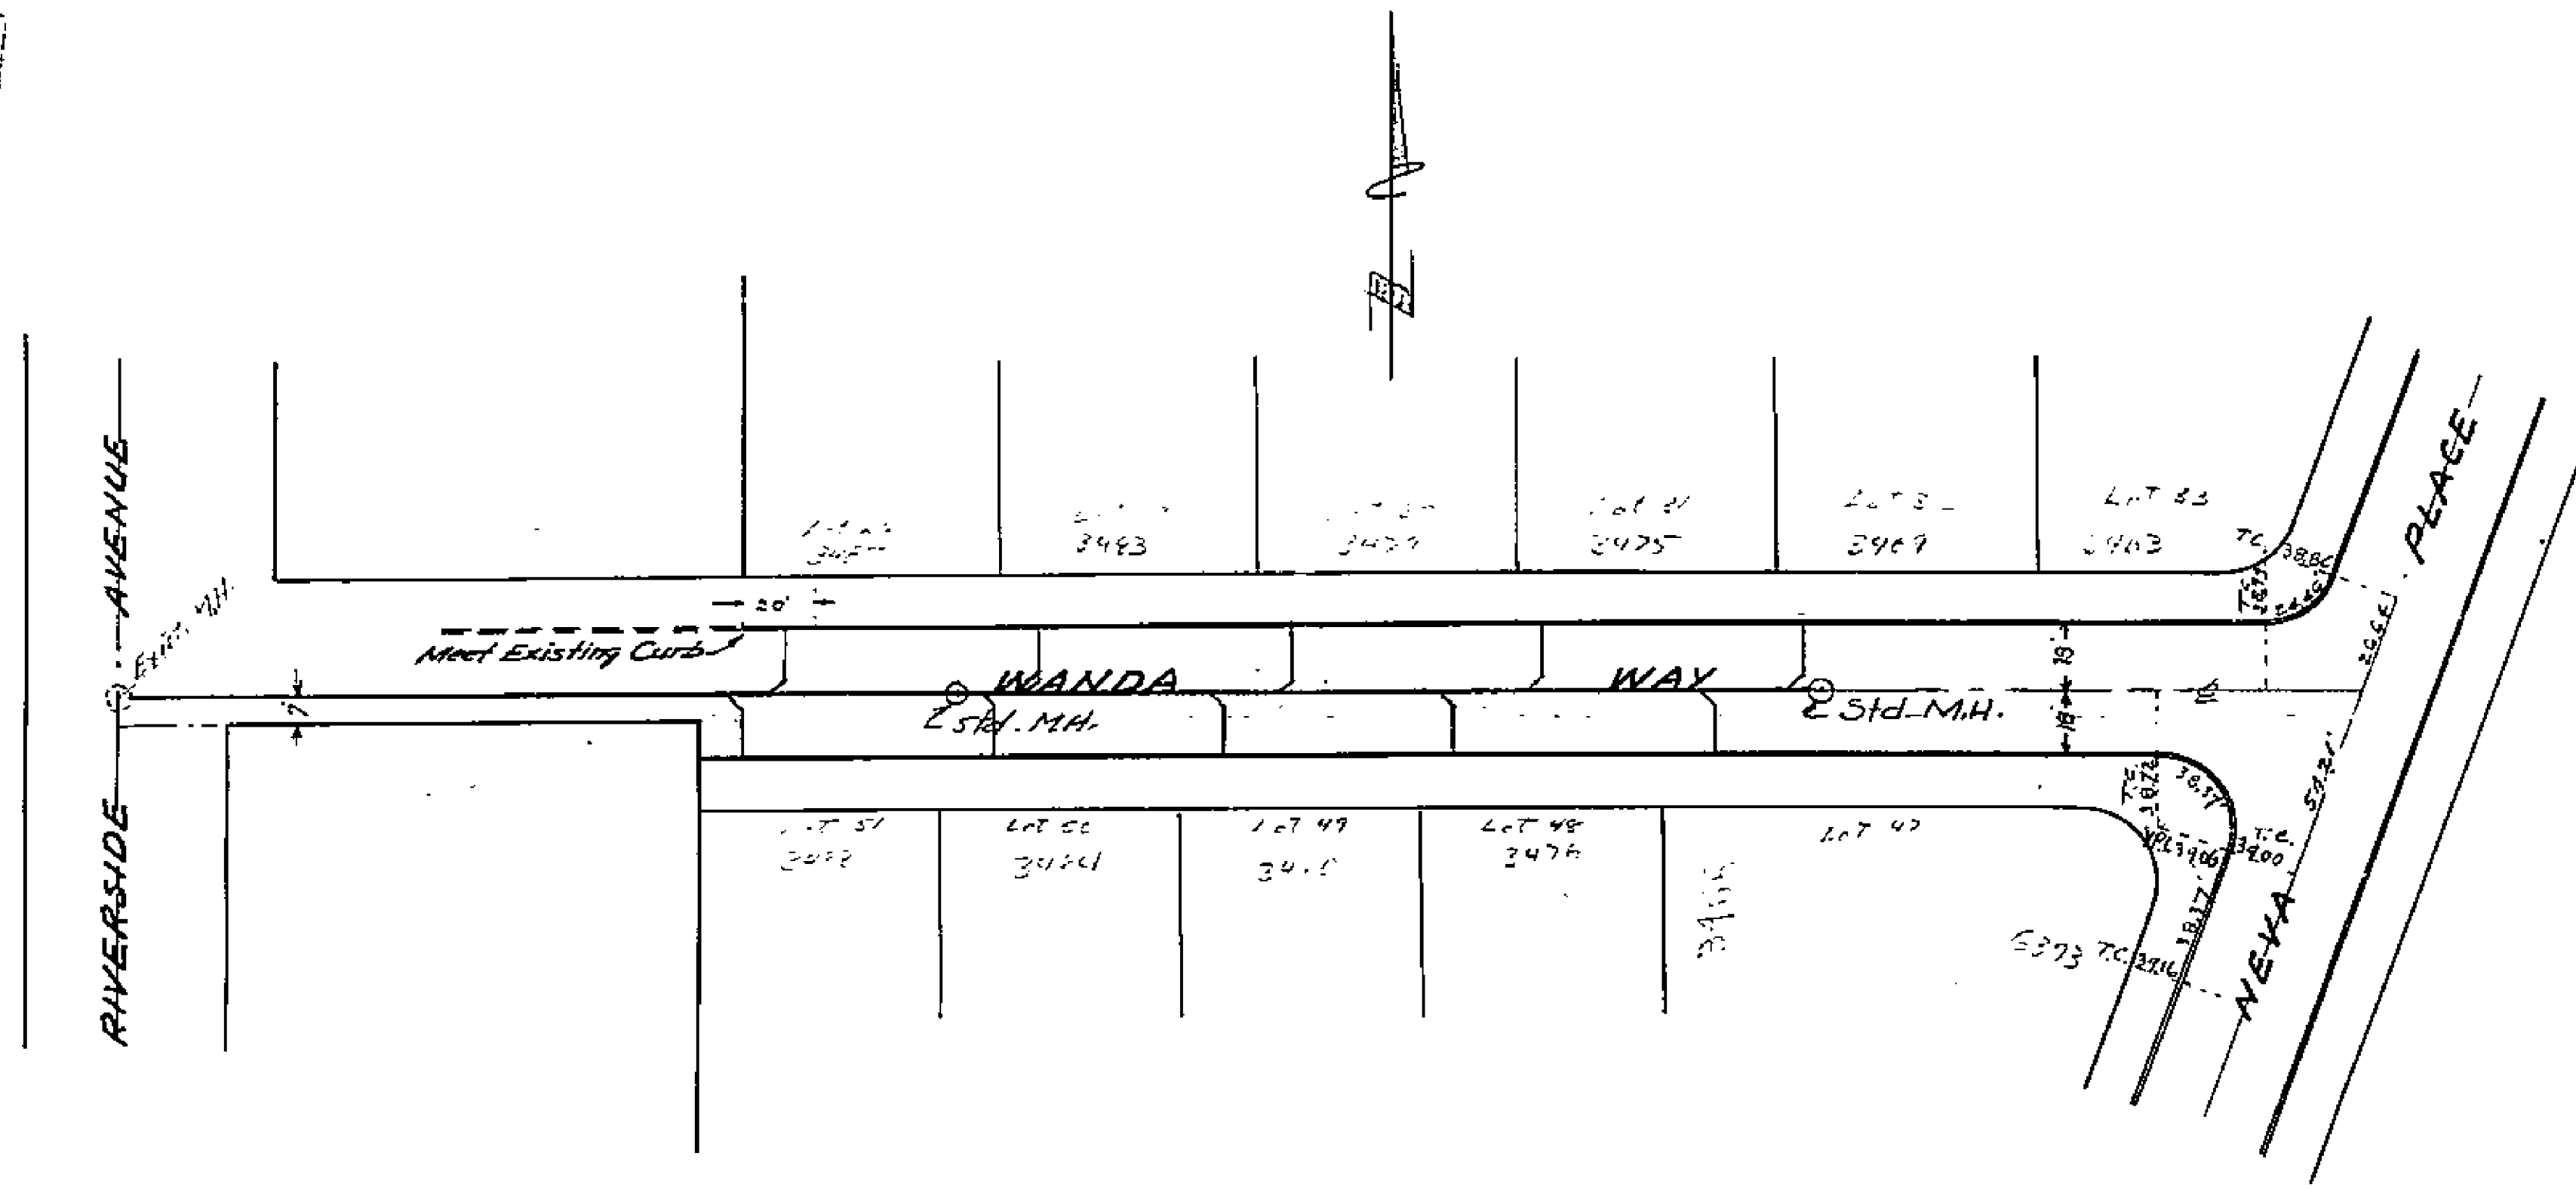

PROPERTY OF
CITY OF RIVERSIDE
CITY ENGINEERING DEPT.

PROPERTY OF
CITY OF RIVERSIDE
CITY ENGINEERING DEPT.

SHEET 3 OF 4 SHEETS