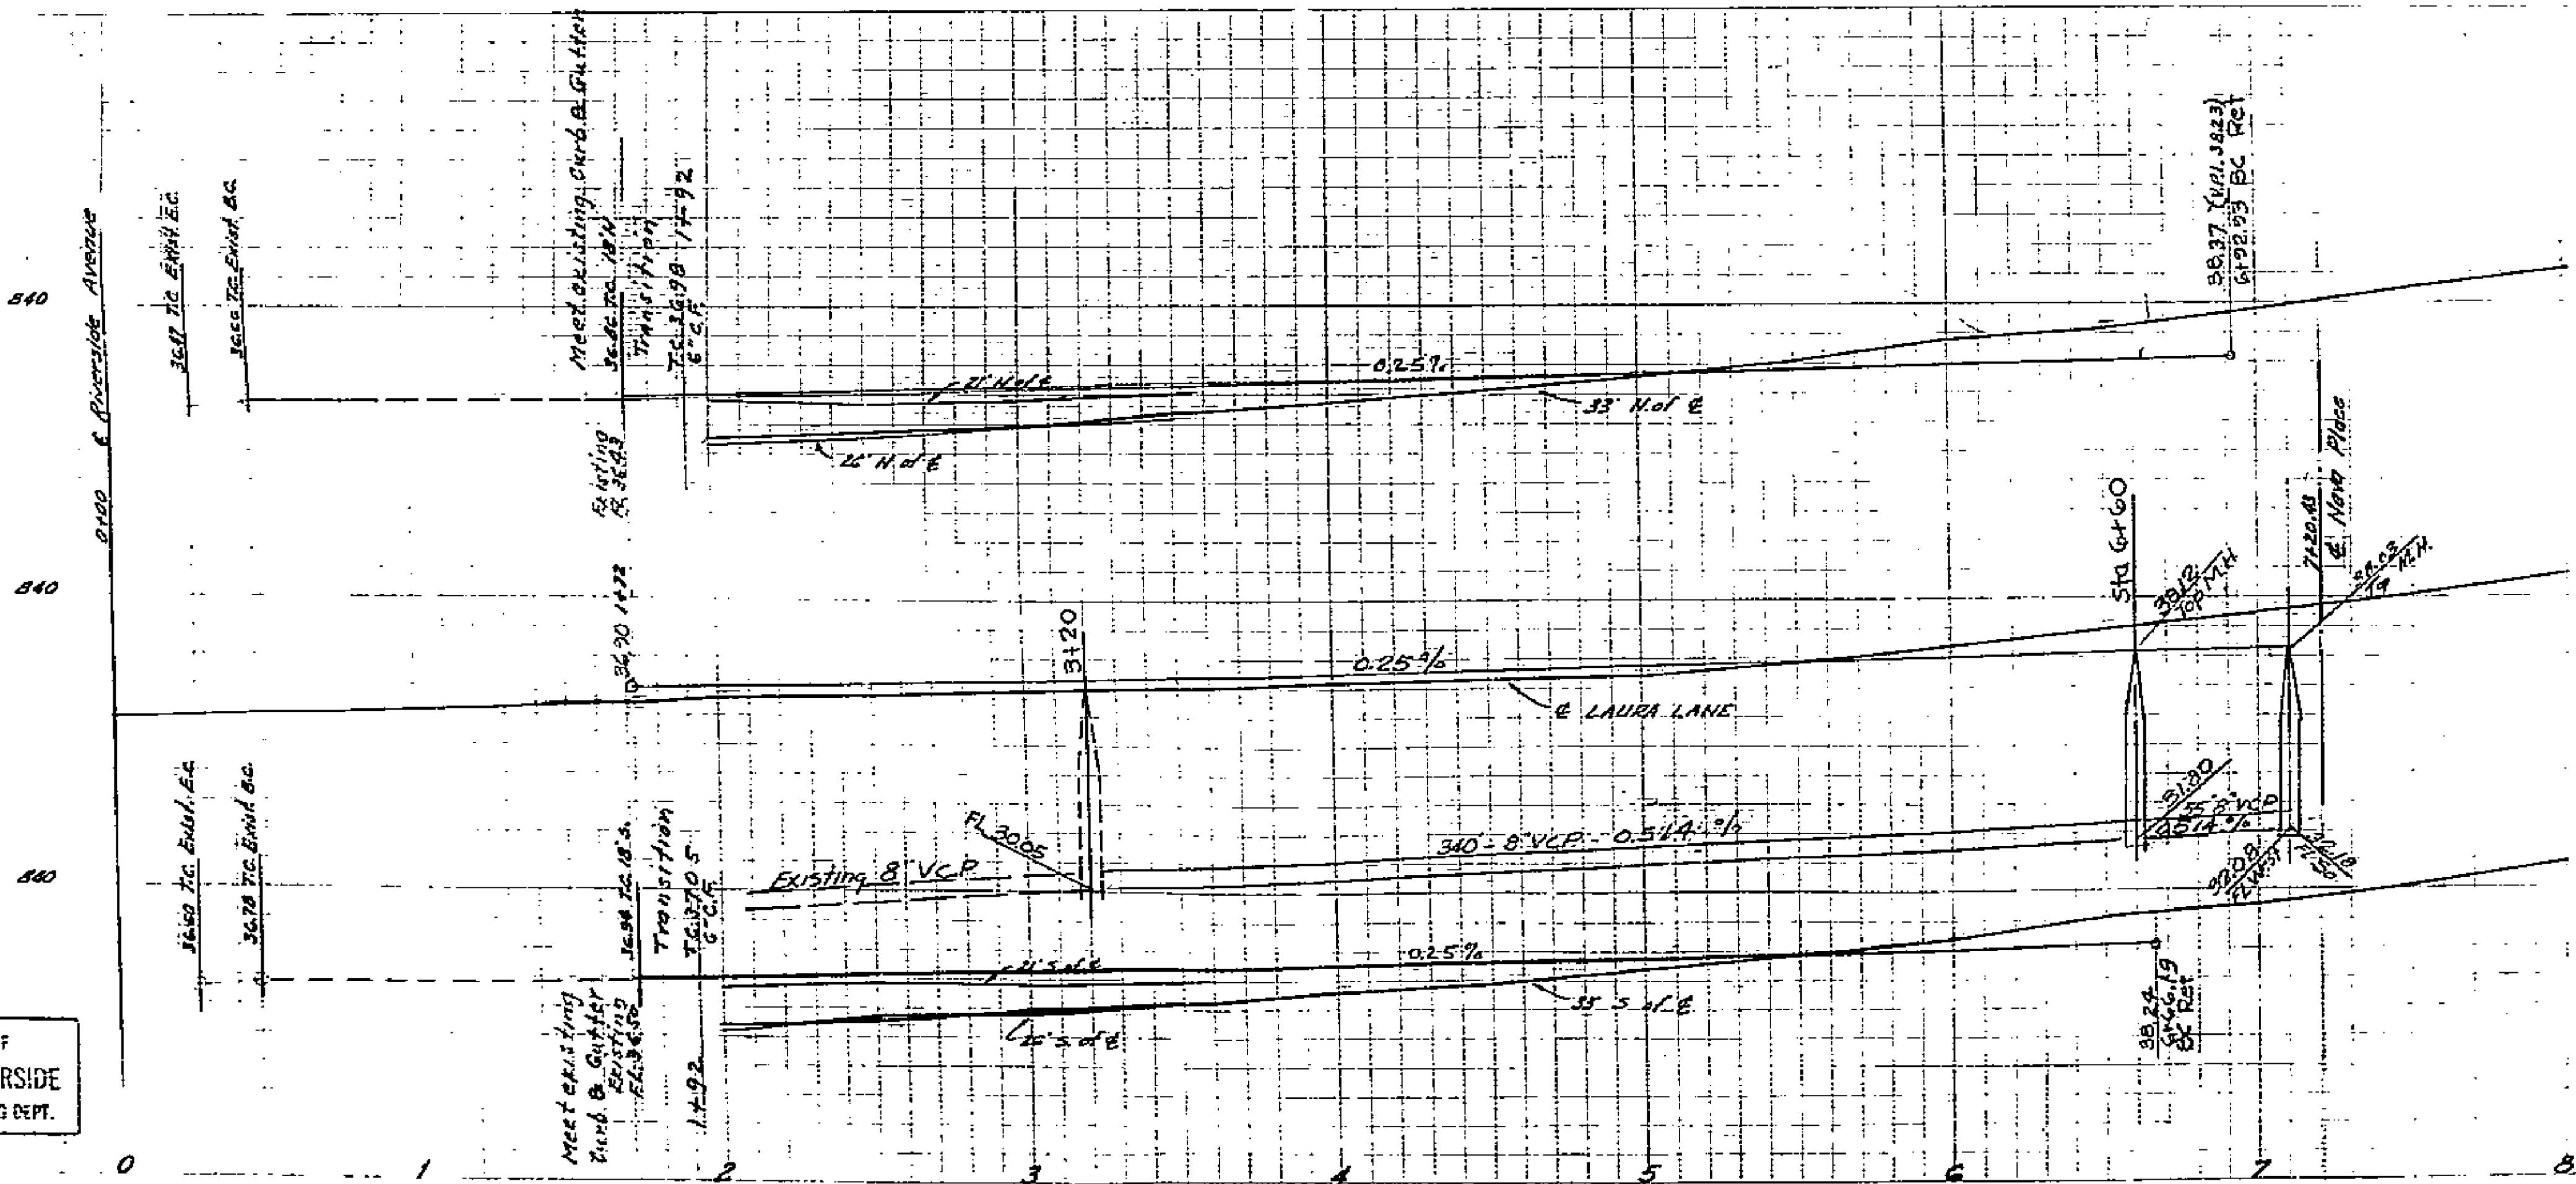

PLAN AND PROFILE
BONITA AVENUE
 SEID TRACT No 2
 March, 1953. J.F. Davidson, C.E.
 Scale: HORIZ. 1"=40'
 VERT. 1"=8'

448976
26.64
2.47.32

1401

PROPERTY OF
CITY OF RIVERSIDE
CITY ENGINEERING DEPT.

PROPERTY OF
CITY OF RIVERSIDE
CITY ENGINEERING DEPT.

SHEET 2 OF 4 SHEETS

Approved *M. H. Smith*
City Engineer

PLAN AND PROFILE
LAURA LANE
SEID TRACT No 2
March 1953. J.F. Davidson, C.E.
Scale Hor. 1"=40'
Vert. 1"=4'
FD-413-67

PROPERTY OF
CITY OF RIVERSIDE
CITY ENGINEERING DEPT.