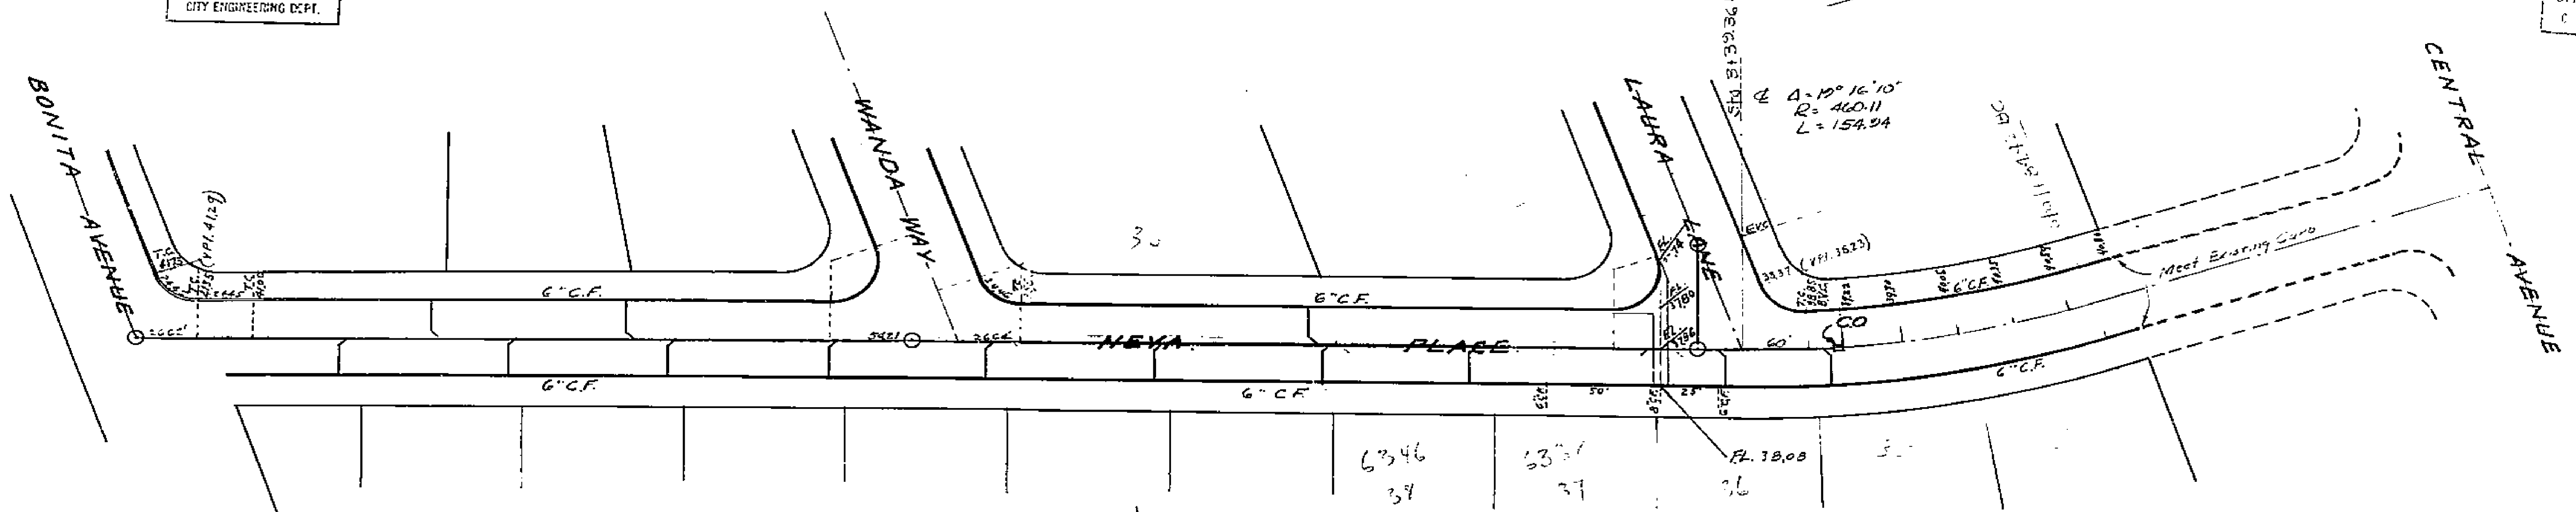

PROPERTY OF
CITY OF RIVERSIDE
CITY ENGINEERING DEPT.

PROPERTY OF
CITY OF RIVERSIDE
CITY ENGINEERING DEPT.

SHEET 1 OF 4

Approved *M.H. Irvine*
City Engineer

B.M. Spike in PP 11318 -
N.W. side of Central Av.
Elev. 842.53

PLAN AND PROFILE
NEVA PLACE
SEID TRACT No 2
March 1953 J.F. Davis
Scale Hor. 1"=40'
Vert. 1"=5'

PROPERTY OF
CITY OF RIVERSIDE
CITY ENGINEERING DEPT.

PROPERTY OF
CITY OF RIVERSIDE
CITY ENGINEERING DEPT.

MADE IN U.S.A.
CLEARBRIE PAPER CO.
CLEARBRIE PAPER CO.
CLEARBRIE PAPER CO.

MADE IN U.S.A.
CLEARBRIE PAPER CO.
CLEARBRIE PAPER CO.
CLEARBRIE PAPER CO.

1401