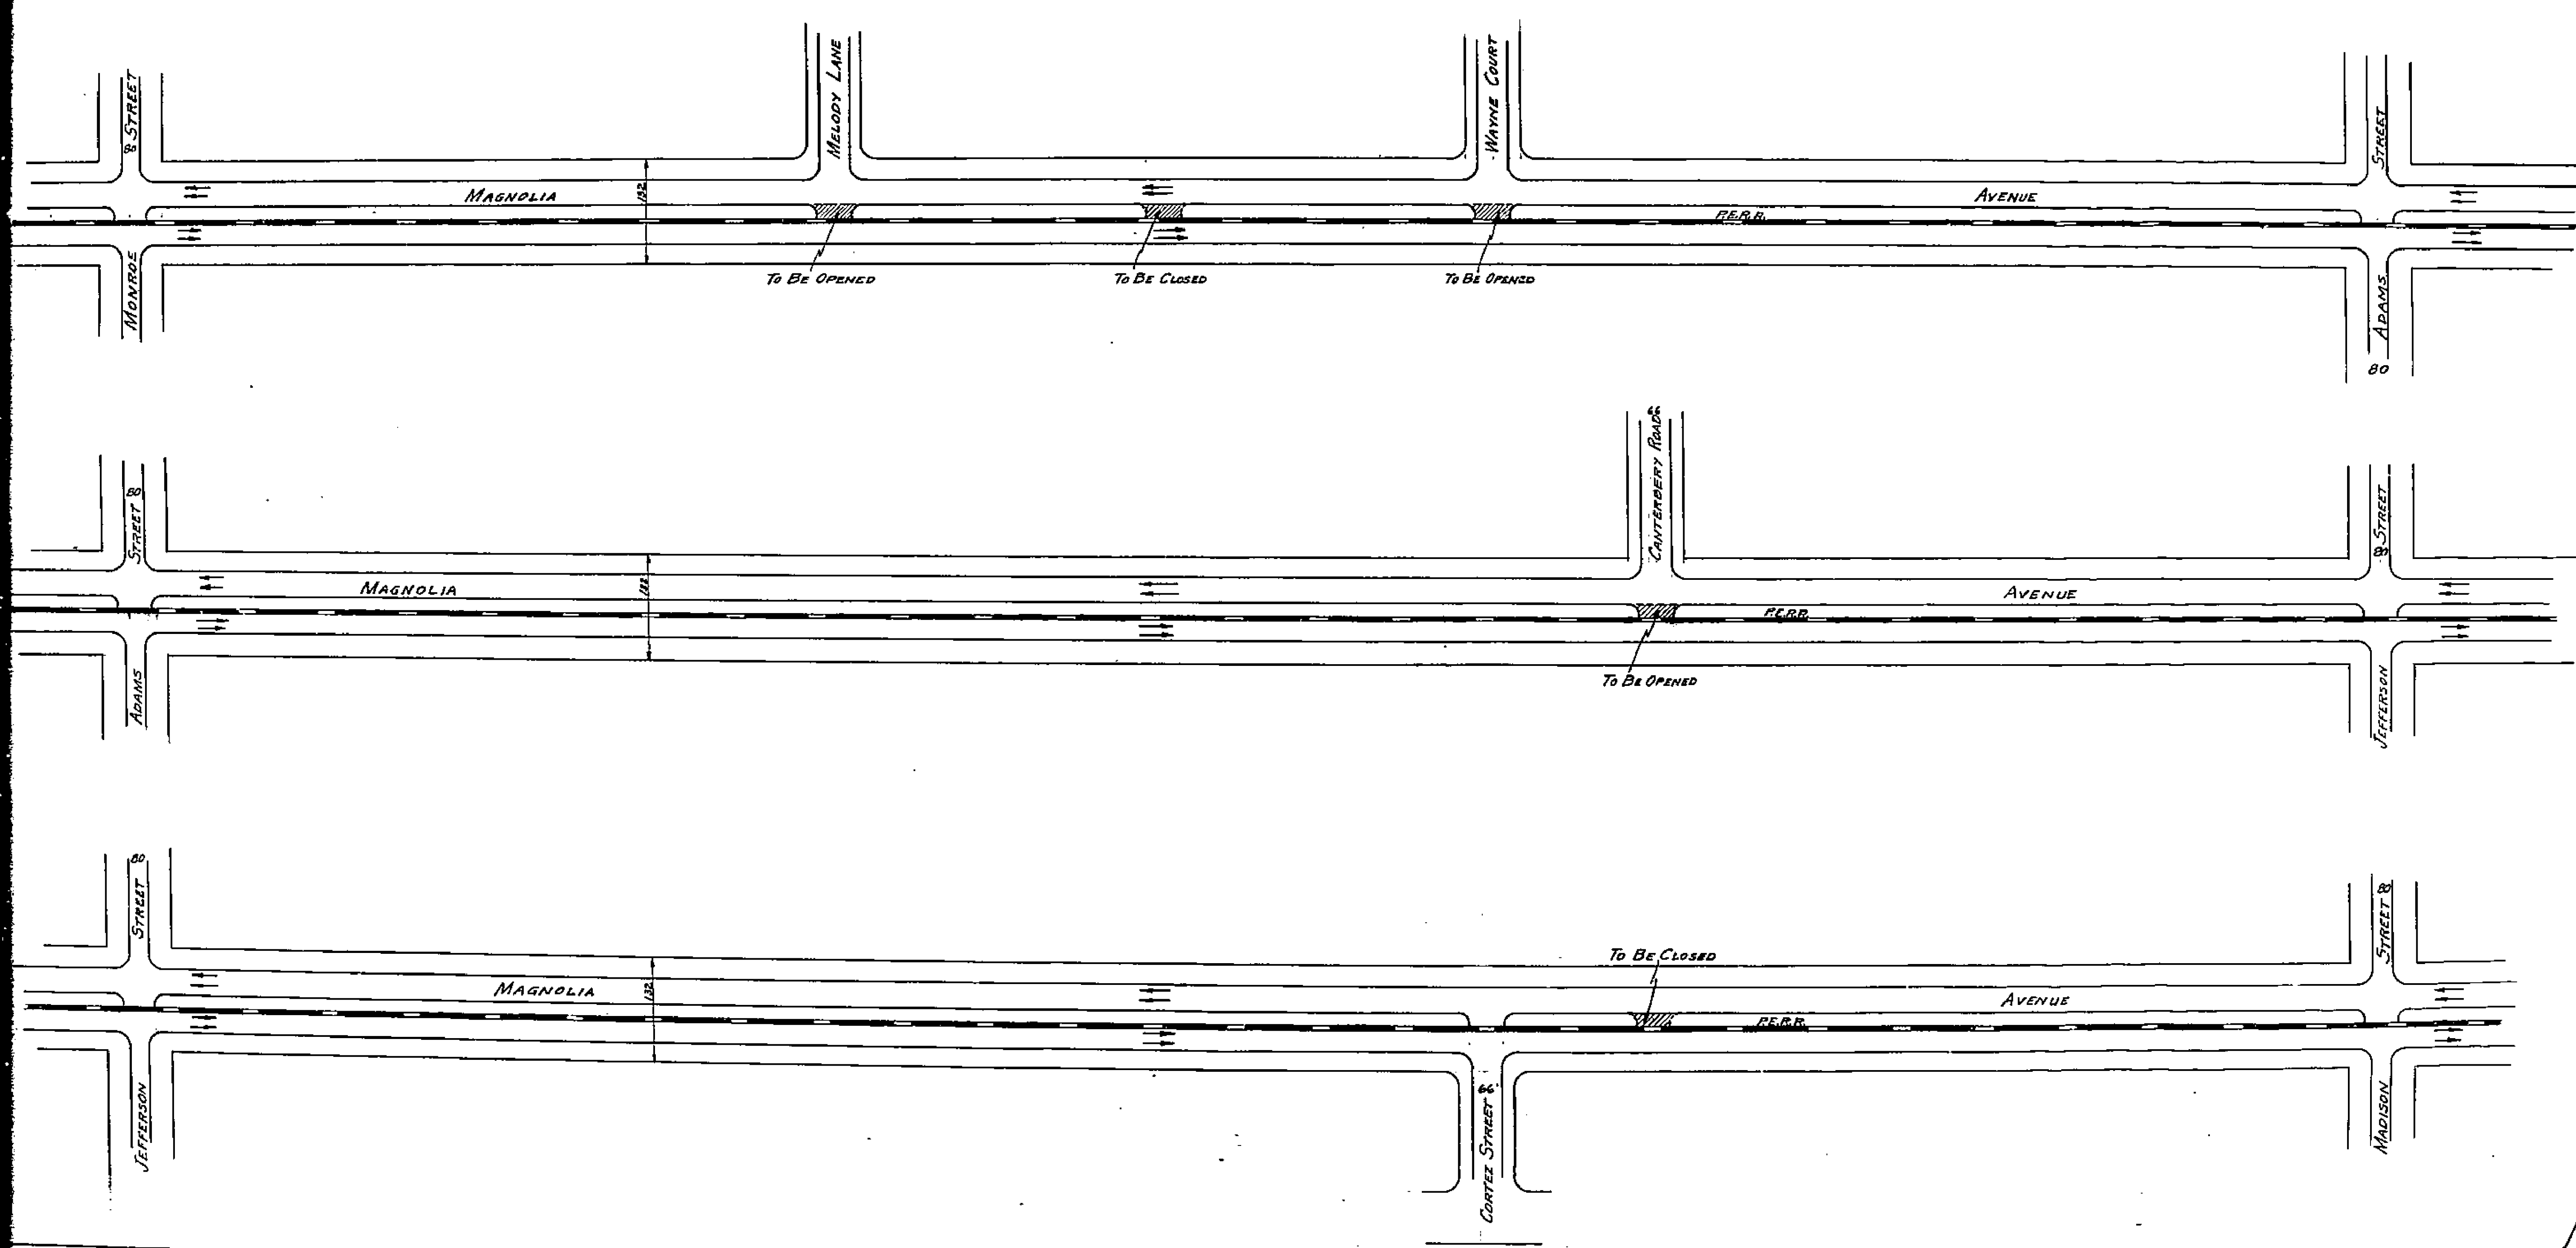

PLAN No. 1488
 SHOWING MEDIAN STRIP TO
 BE OPENED & CLOSED BETWEEN
 VAN BUREN BLVD & MADISON ST.
 OCTOBER 1954

1488