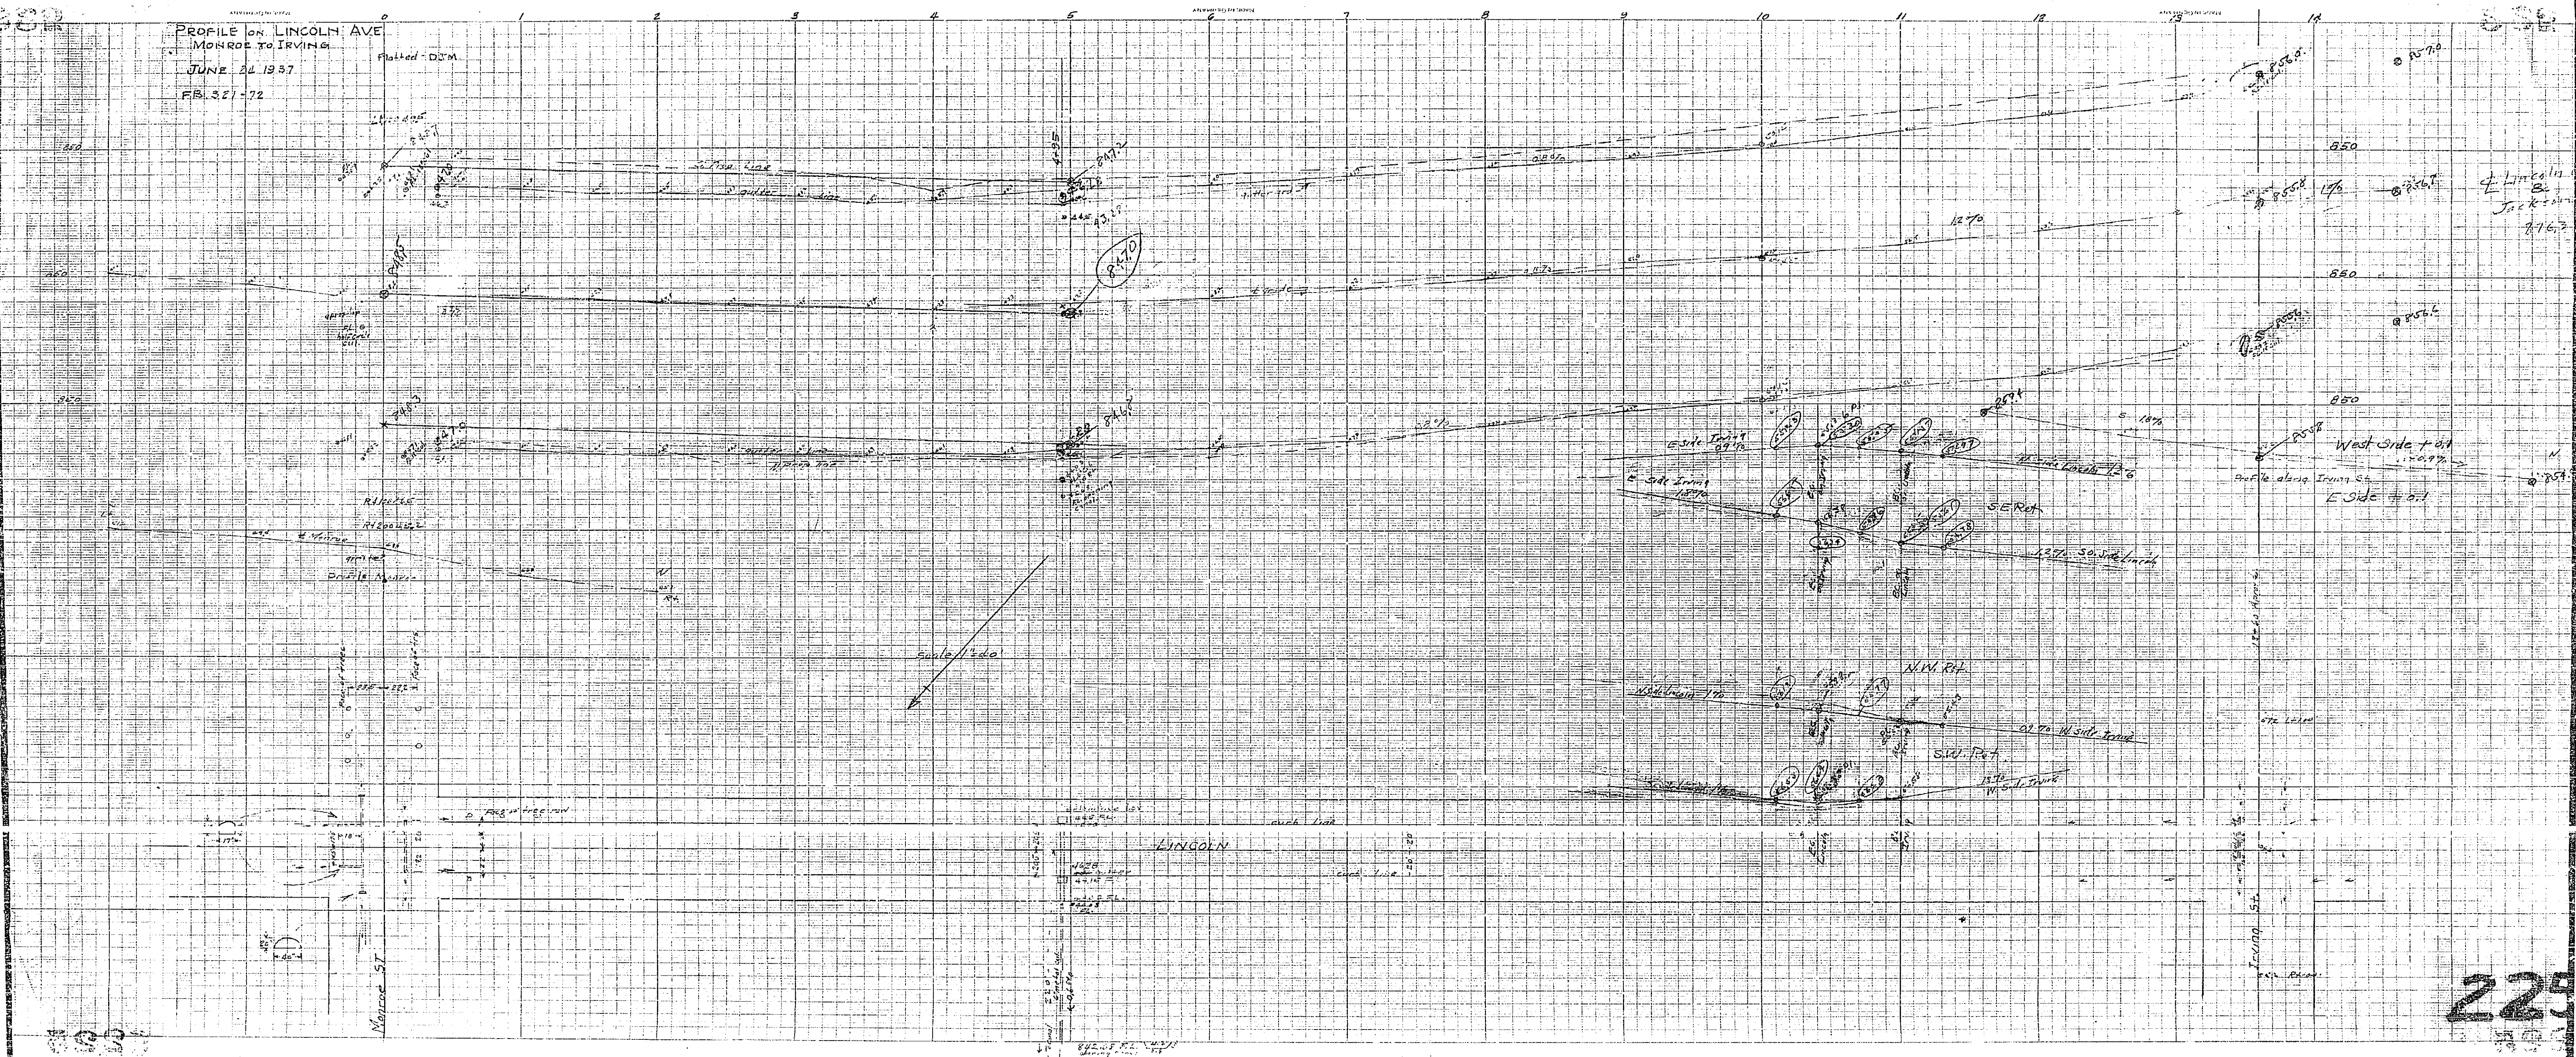

PROFILE OF LINCOLN AVE  
MONROE TO IRVING  
JUNE 26 1957  
FB. 321-72

Plotted - DSM

225