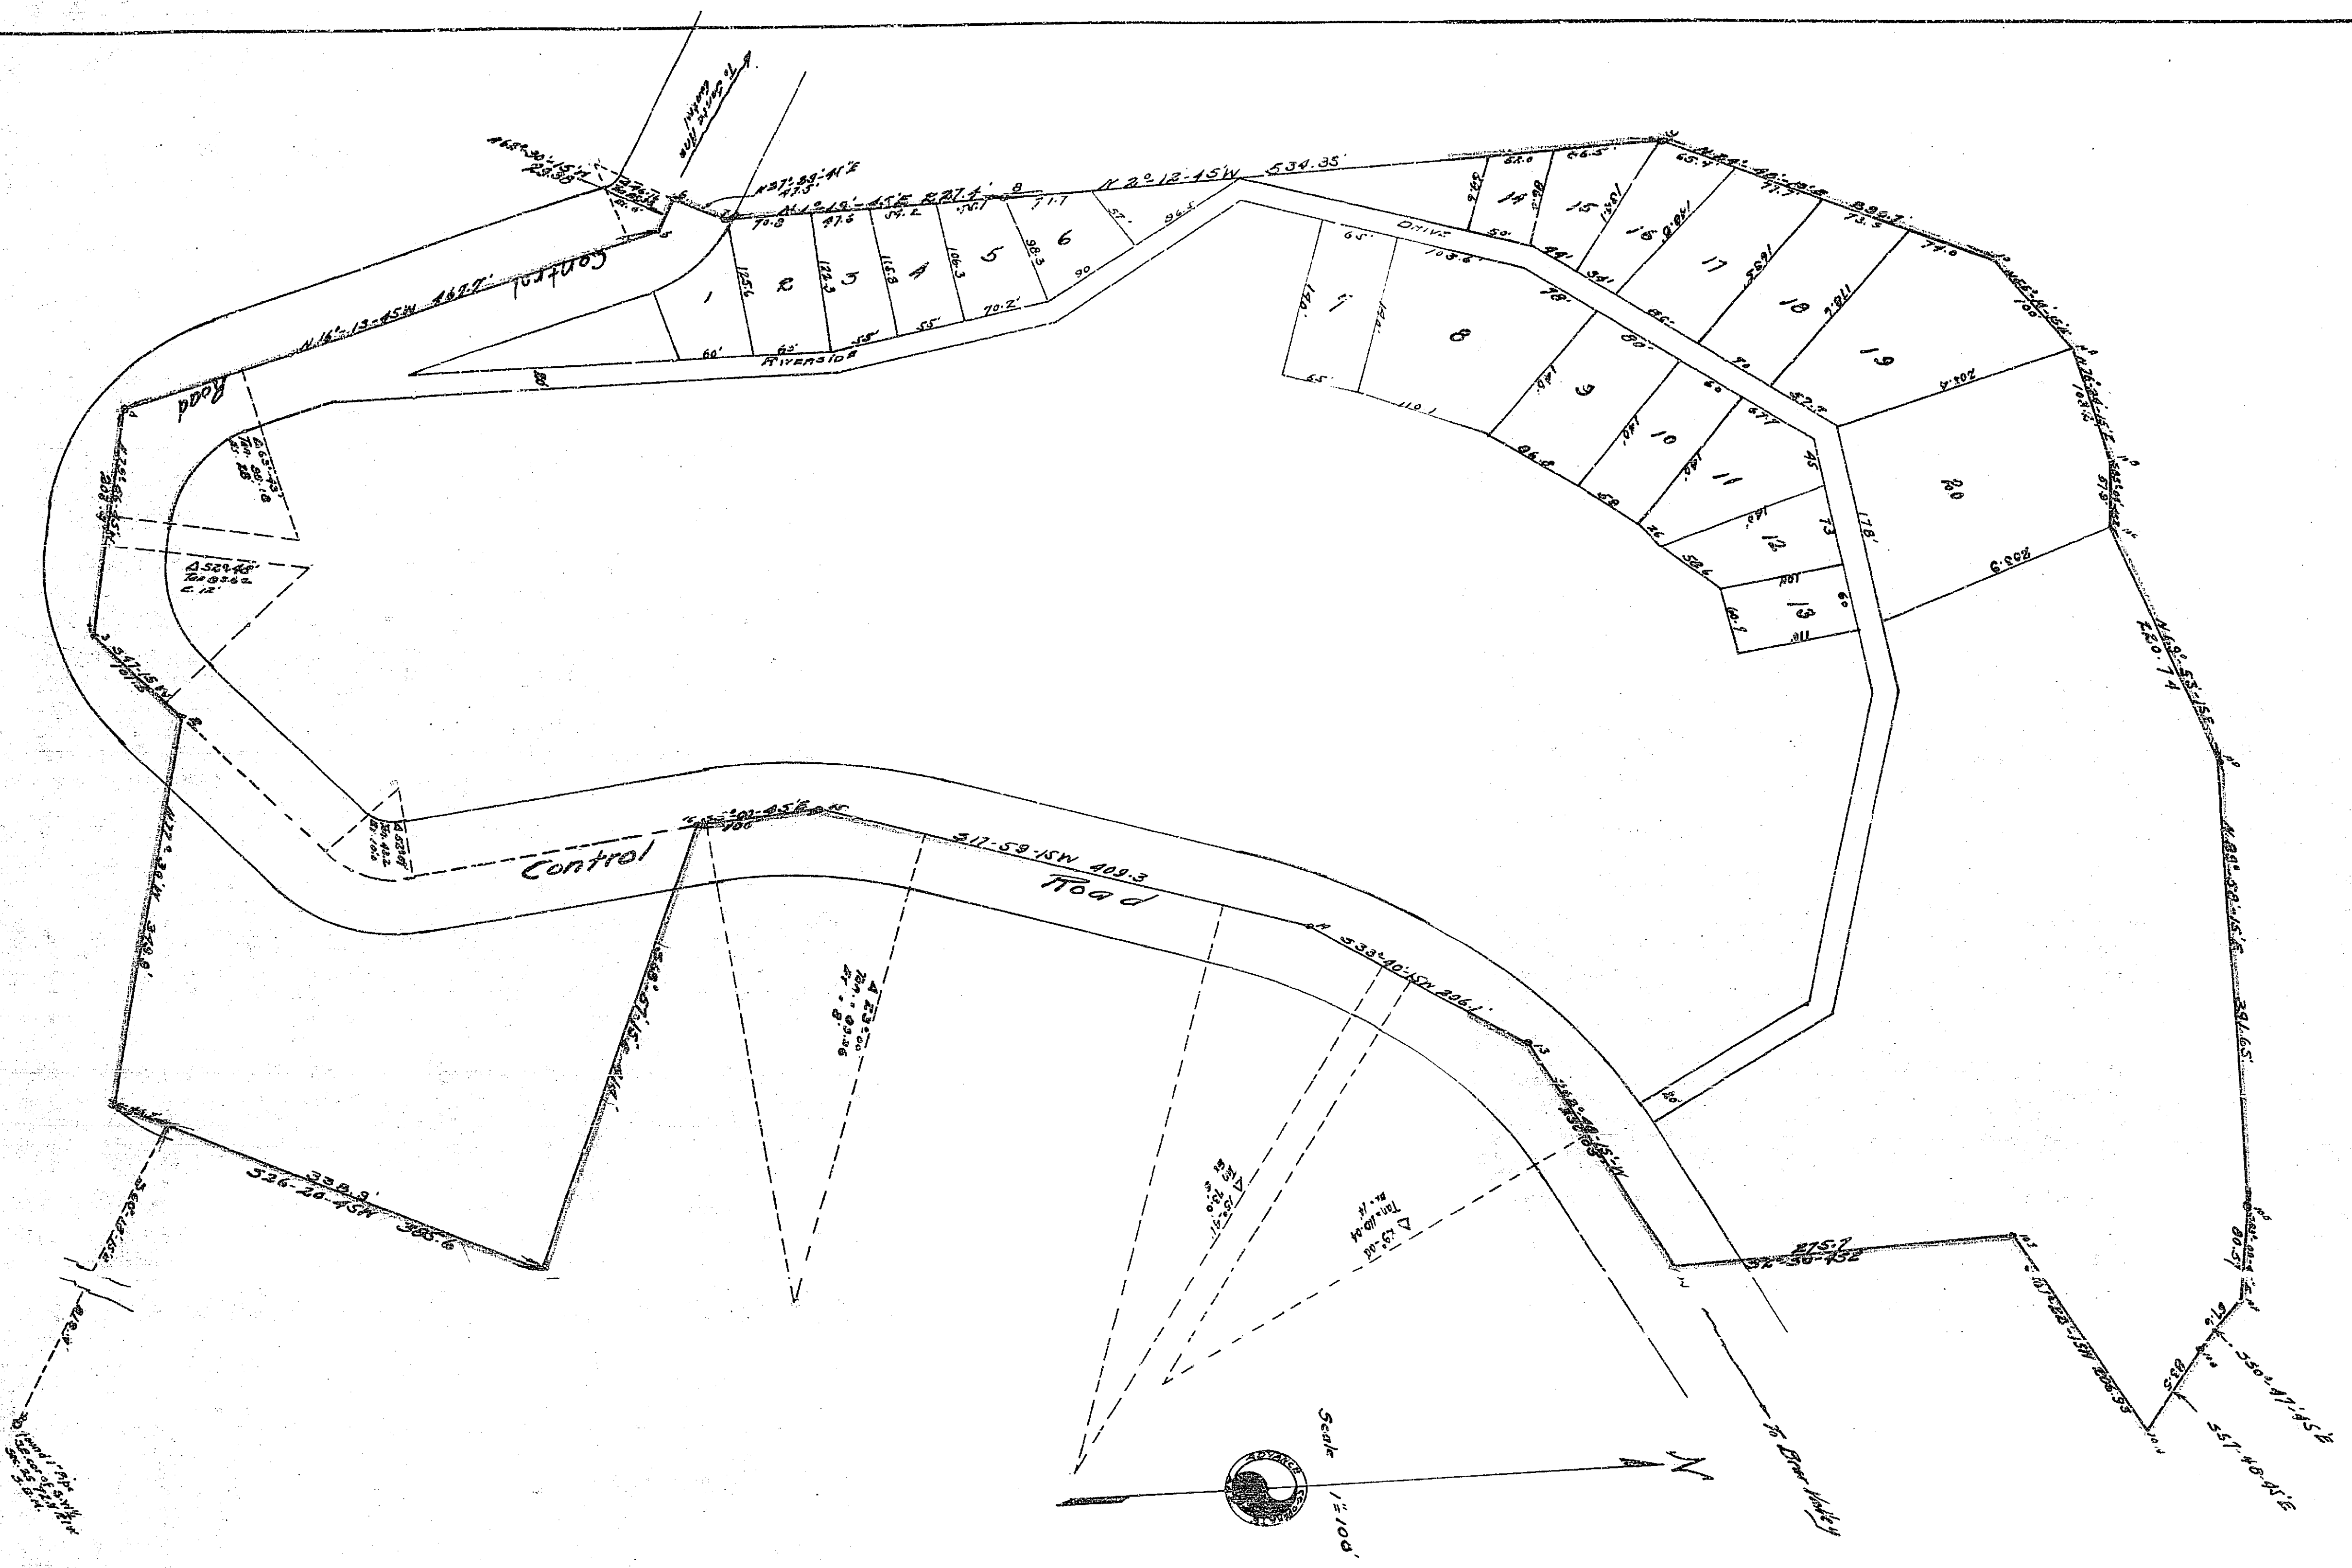

MAP OF

RIVERSIDE MUNICIPAL PLAYGROUND

SITUATED IN A PORTION OF SECTION 27 N. 1/4 W. 5 B. M.  
SAN BERNARDINO MOUNTAINS  
BIG BEAR LAKE

296C