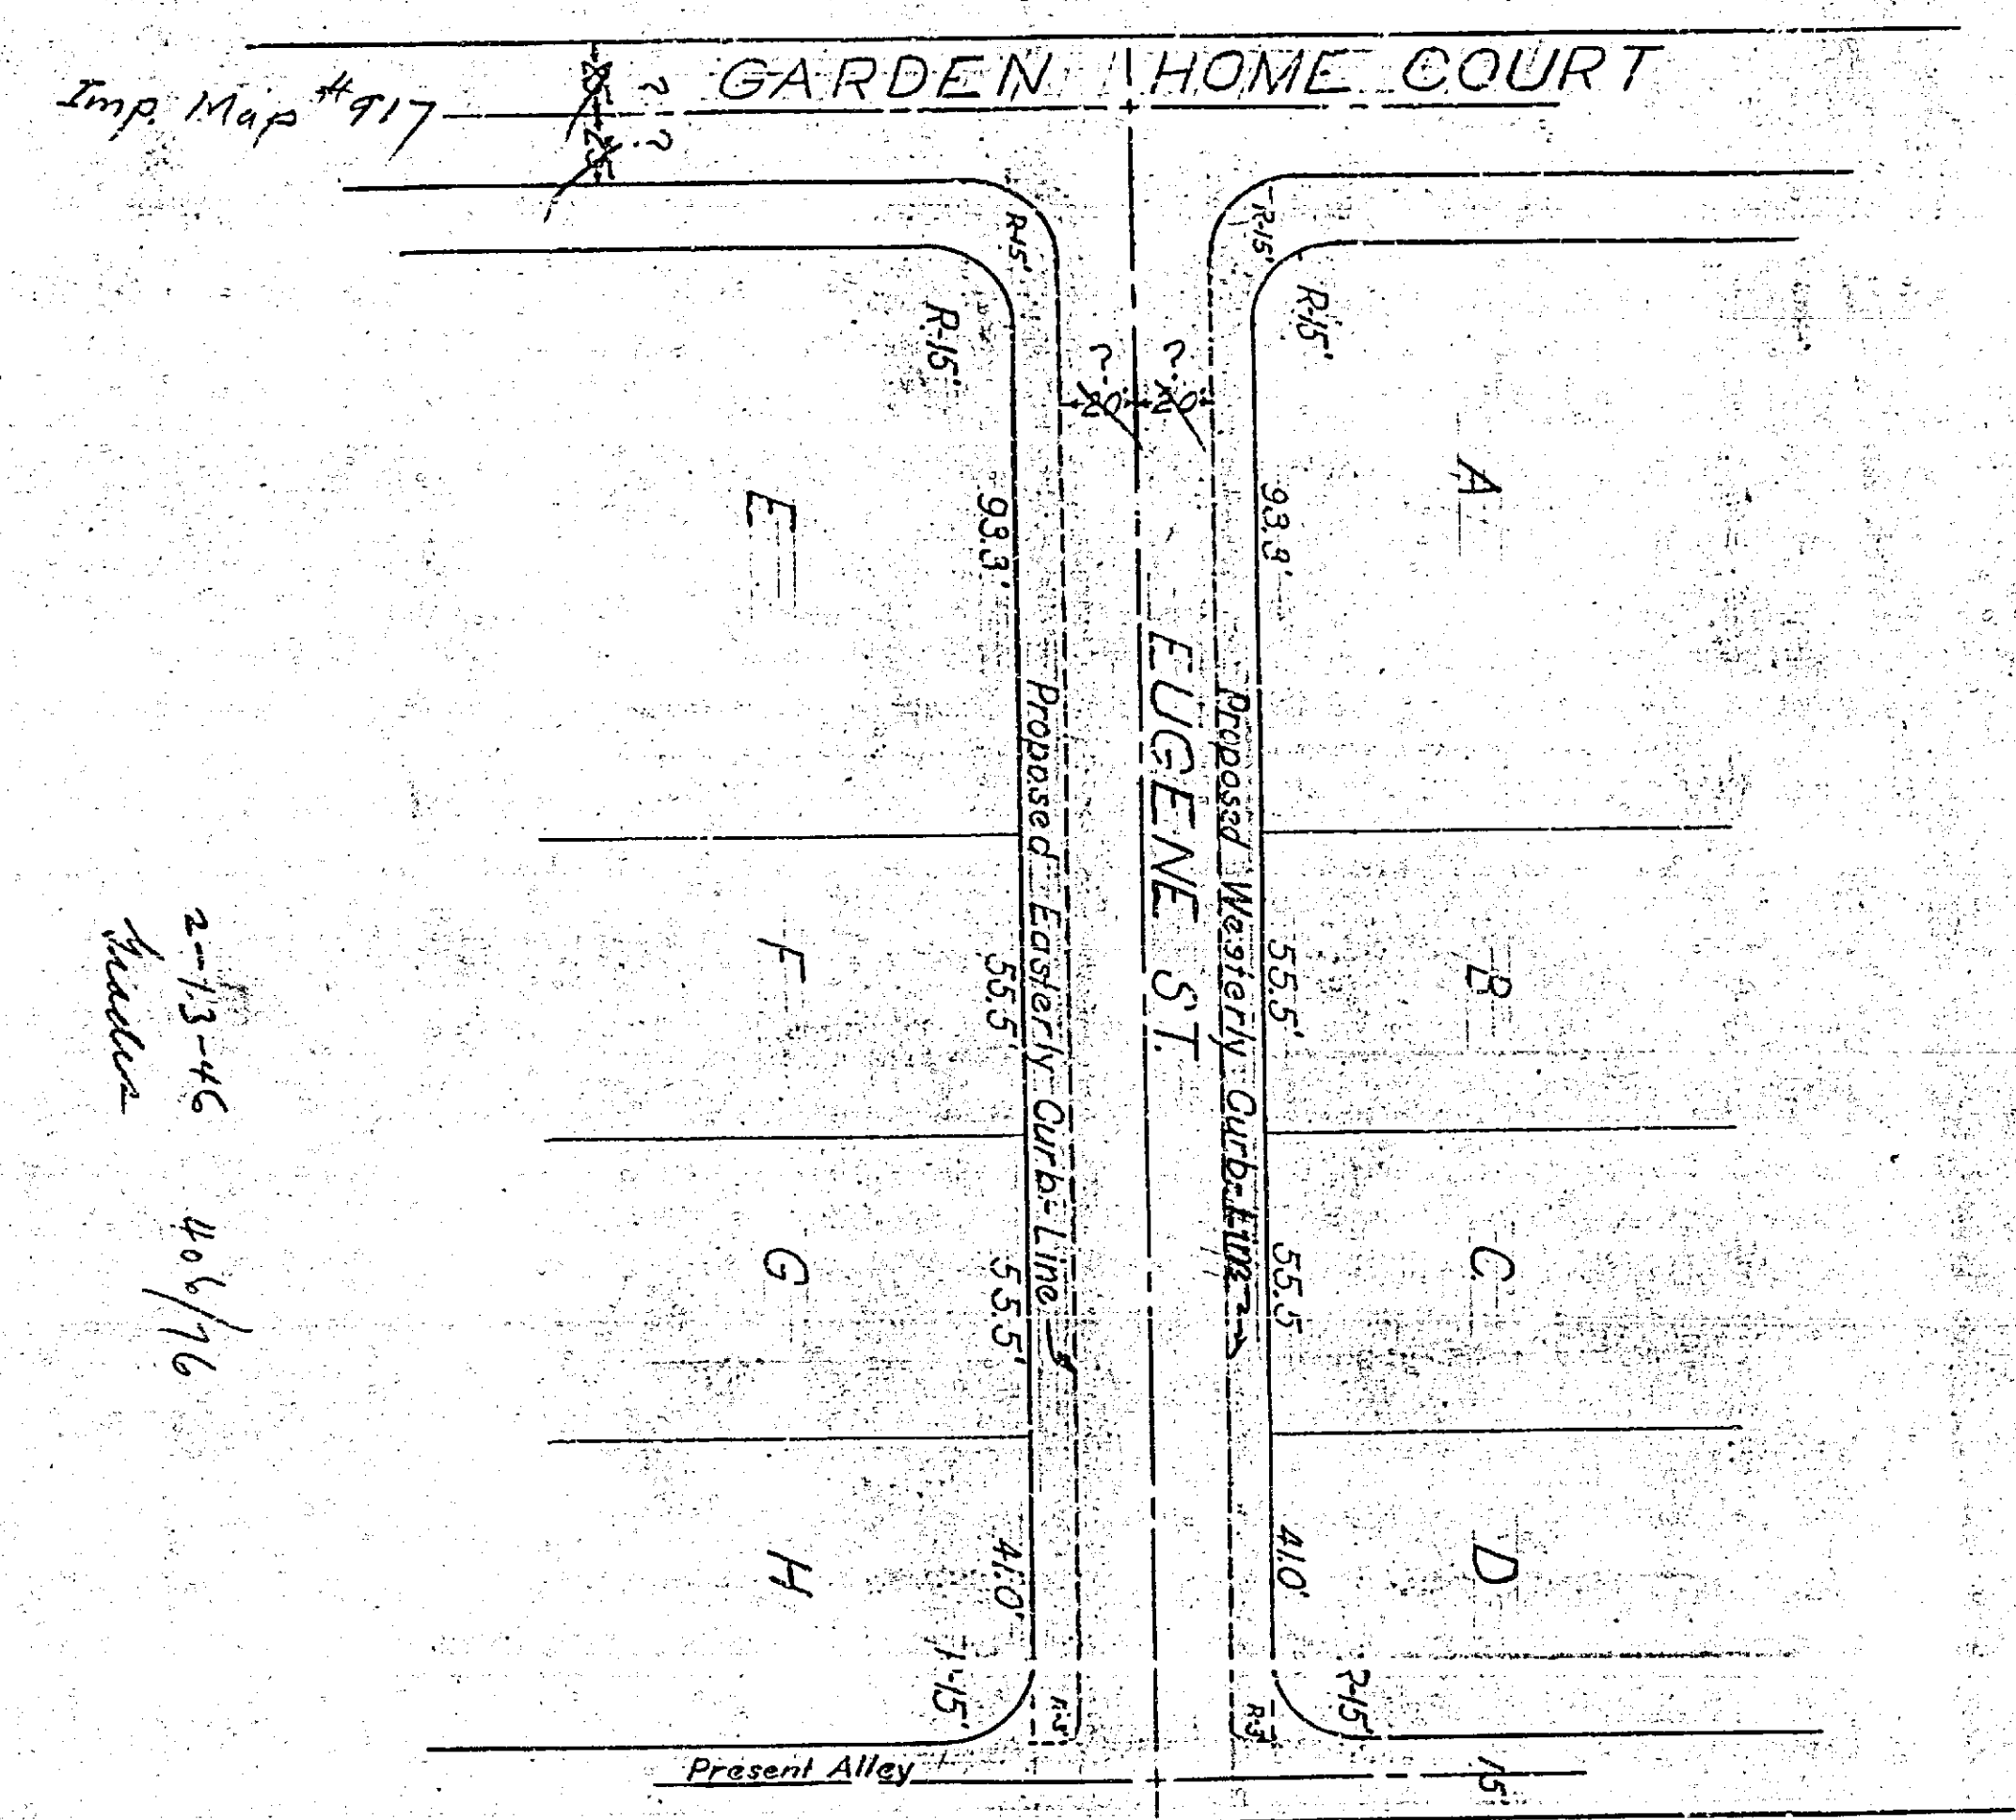

Plan & Profile of
EUGENE ST.
 Between Home & Garden
 and Akeley Sts.
 December 10, 1943
 Scale: VERT. 1" = 10'
 HOR. 1" = 40'

2-13-46
 Hester
 10/6/76

303A