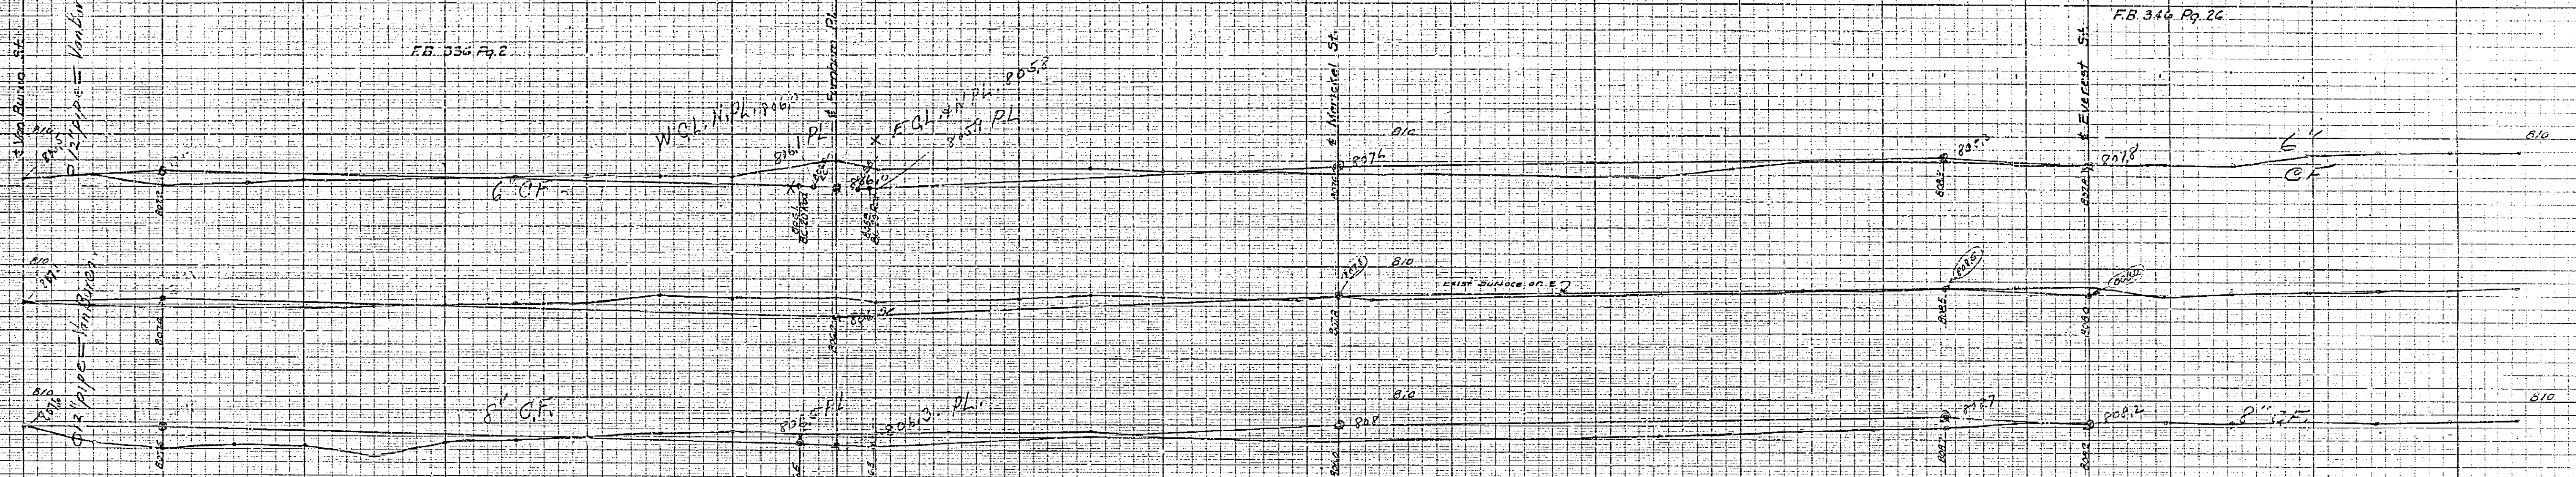

Profile on Curvil Ave.  
Van Buren to Everest St.  
Scale 1/4" = 100'

Plot Aug 11 - 1938  
R.S.M.

443