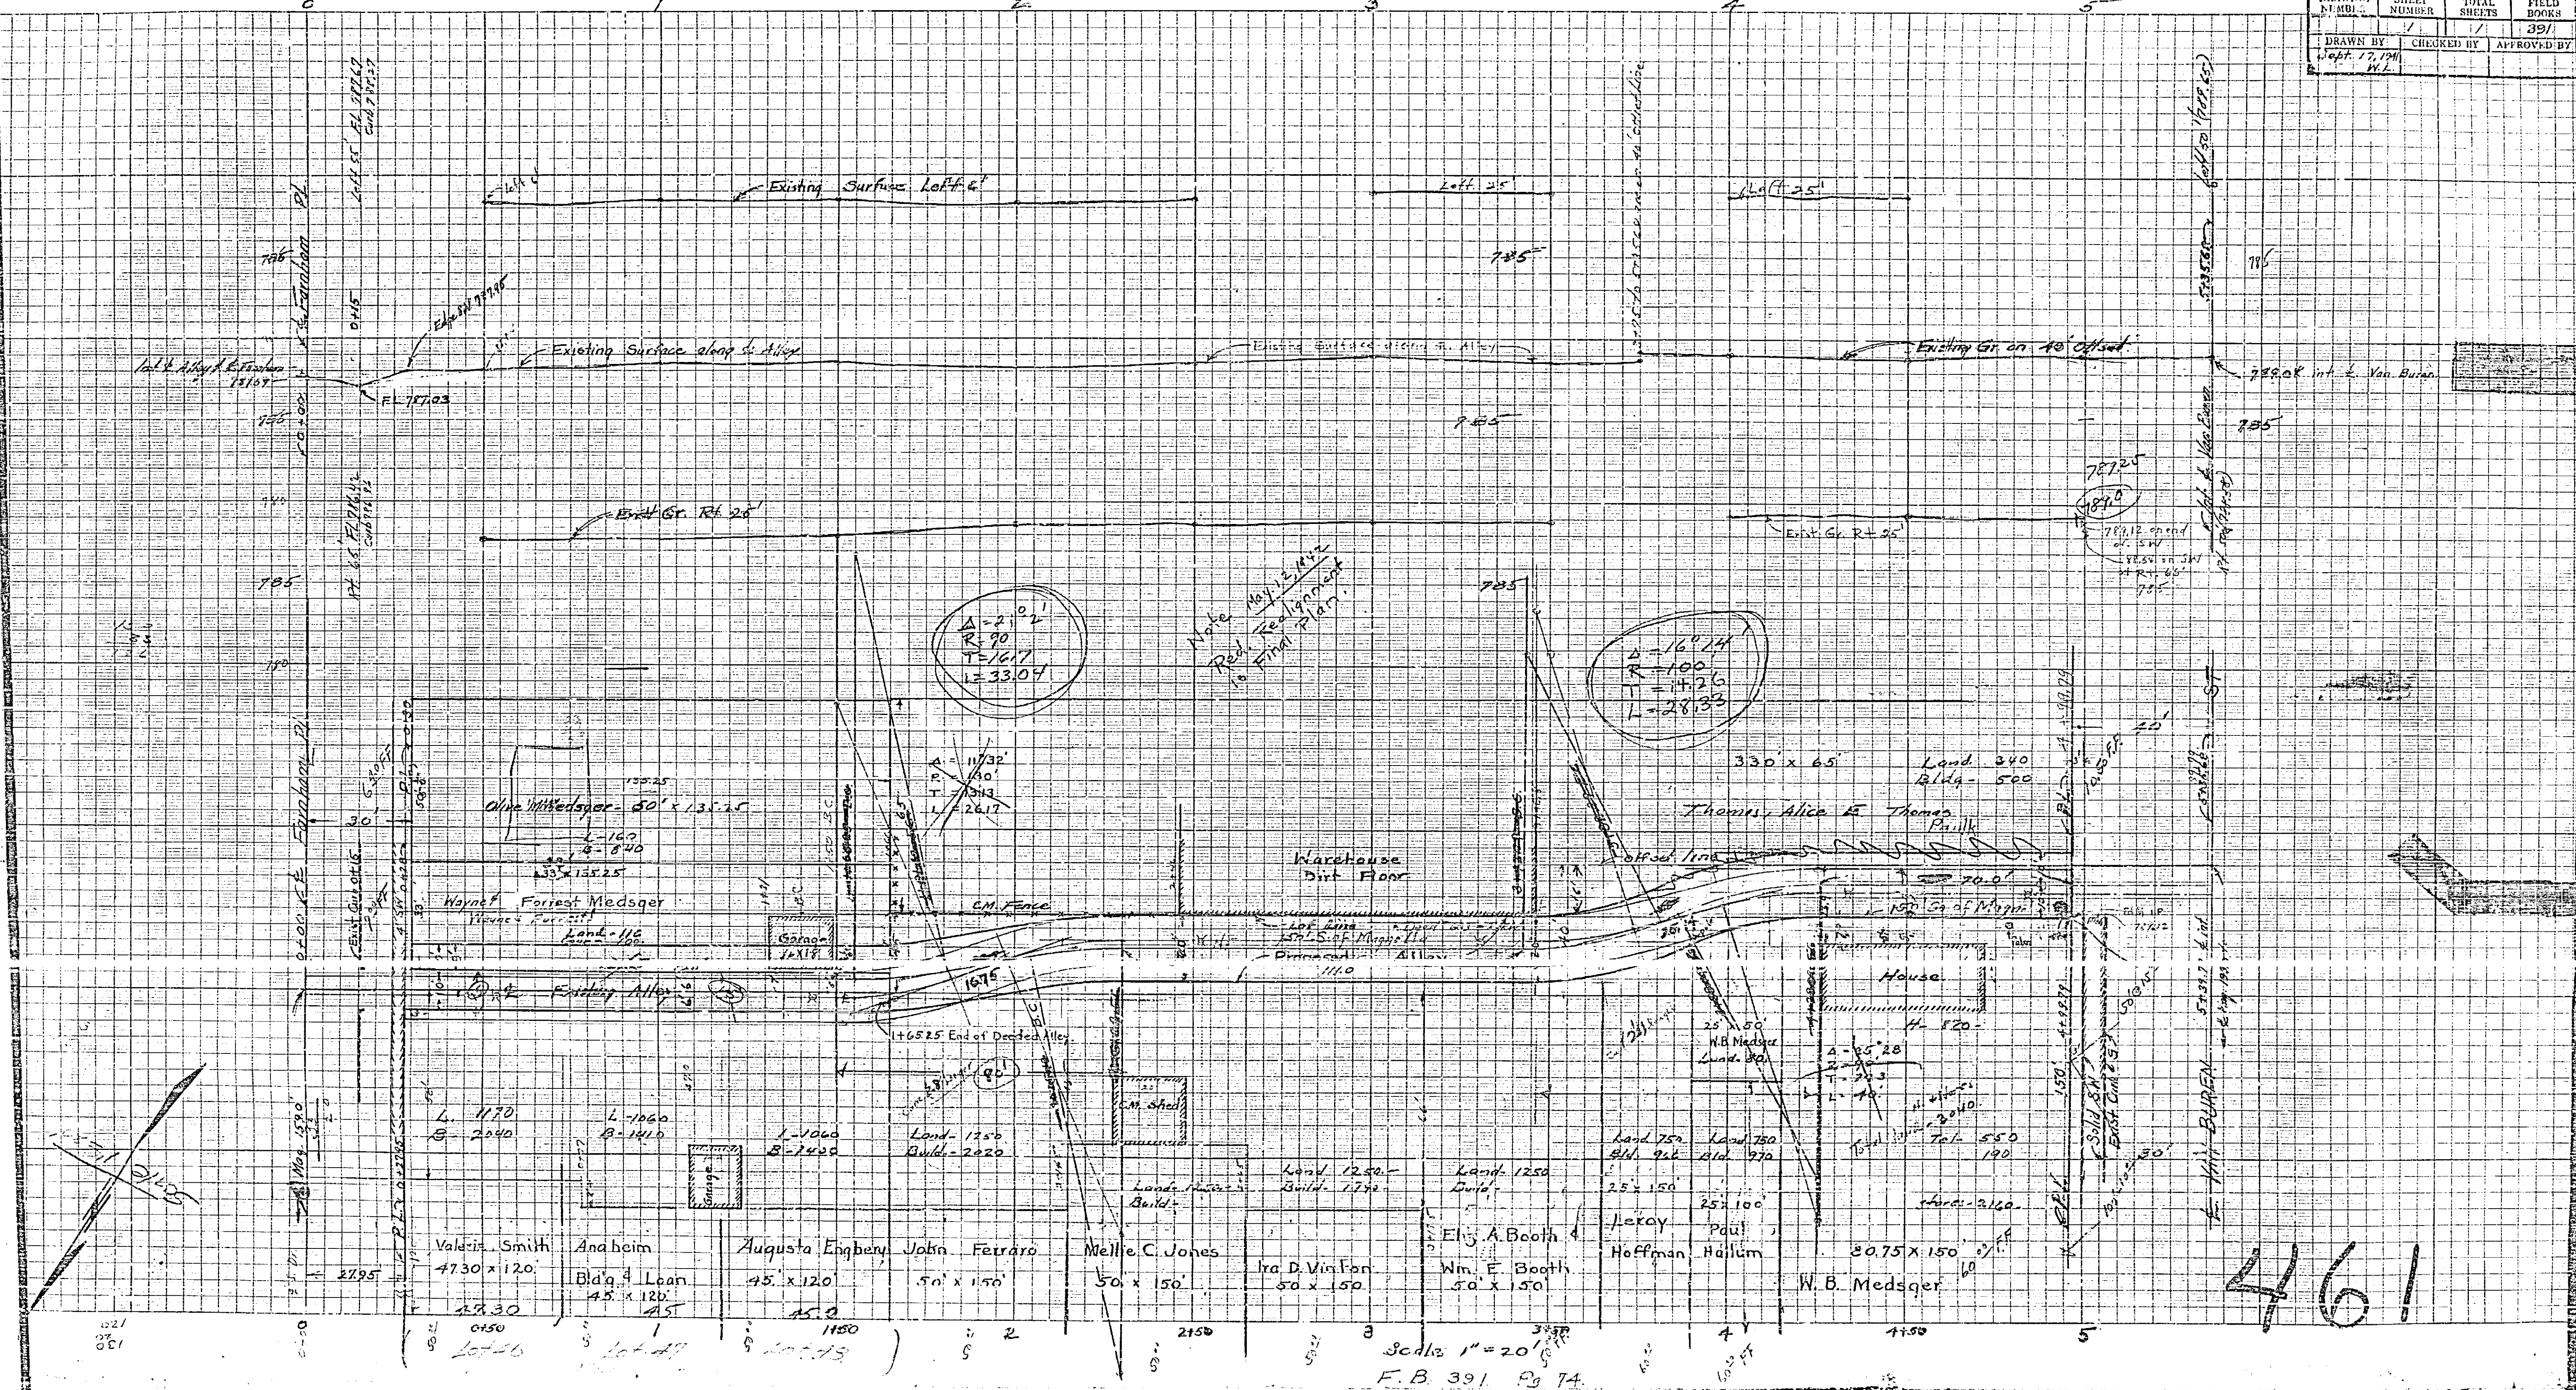

Proposed Alley between Farnham Pl. & Van Buren St. F.B. 391 PPA.

Alley - Farnham Pl. & Van Buren St.			
DRAWING NUMBER	SHEET NUMBER	TOTAL SHEETS	FIELD BOOKS
1	1	1	391
DRAWN BY		CHECKED BY	APPROVED BY
Sept. 17, 1941		W.L.	

461

Scale 1" = 20'
F.B. 391 P. 74