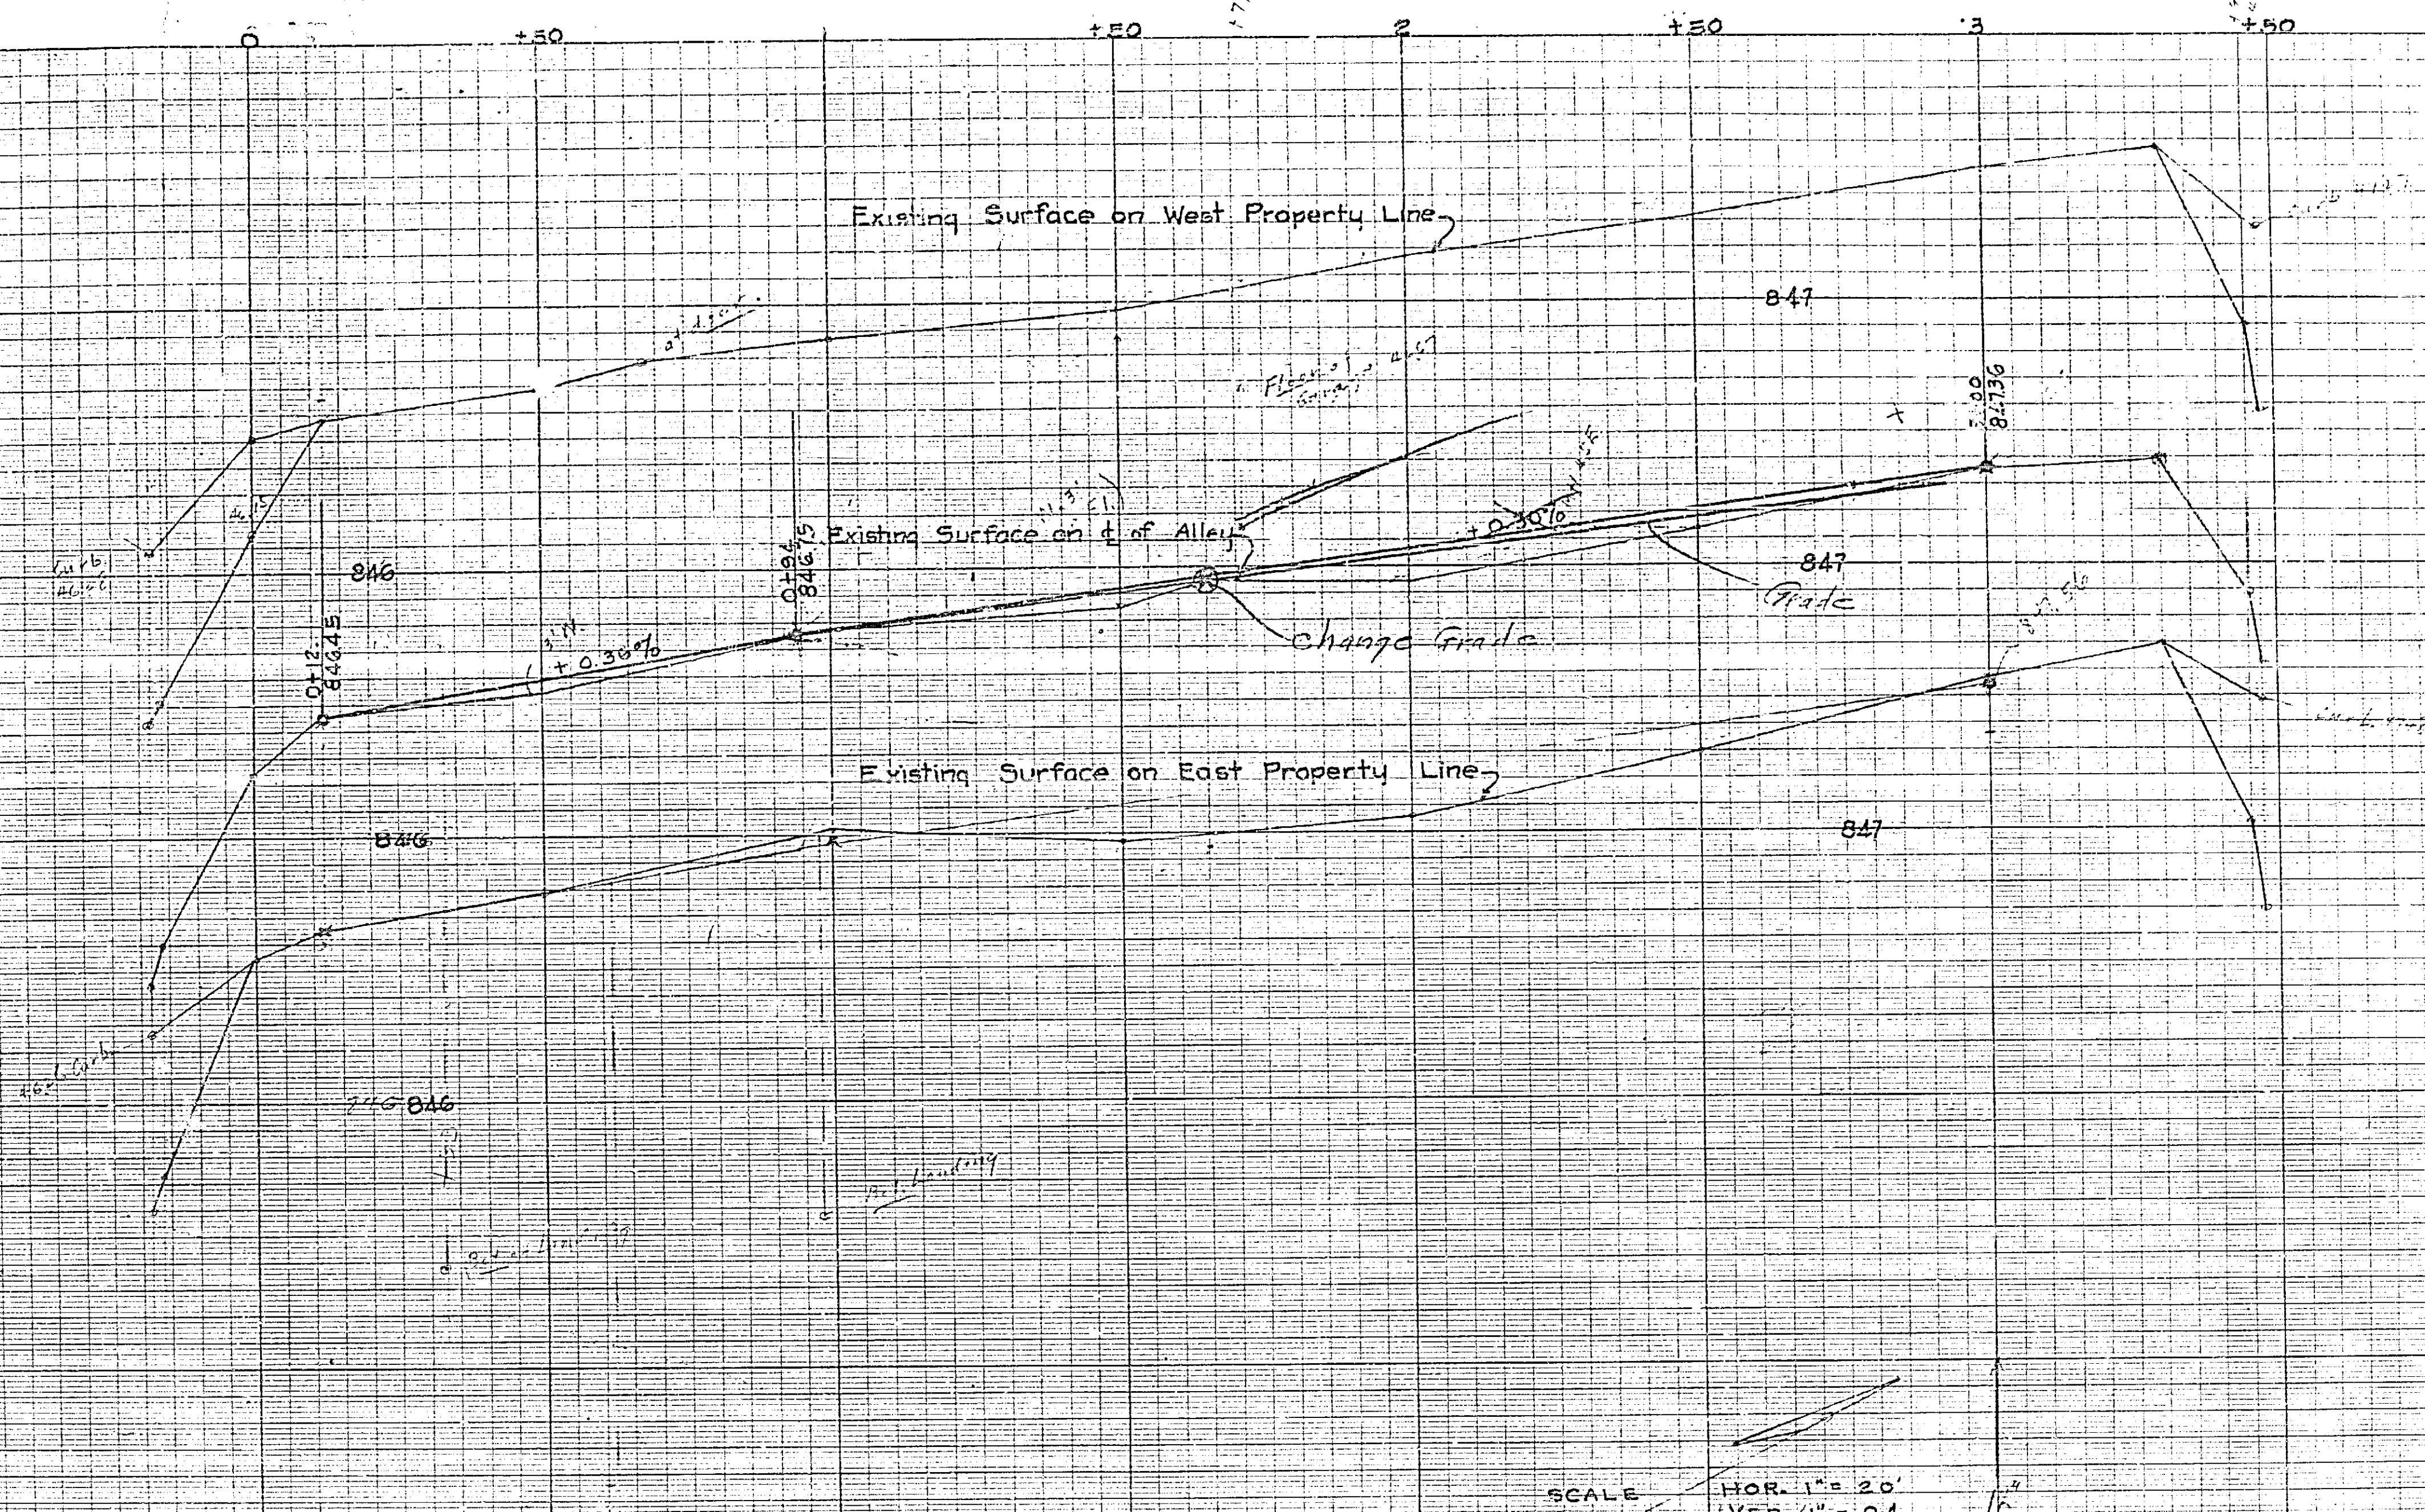

Alley BLK G, Rq 7

BK 3+4, Pg 68-70

SCALE HOR. 1" = 20'  
 VER. 1" = 0.4'  
 Sept 25, 1927  
 Field Book 344 - pg 68-70

1/4" STANDARD  
 PROFILE PLATE A 4 X 20  
 MADE IN U.S.A.

WEUFFEL & ESSER CO.  
 NEW YORK

1/4" STANDARD  
 PROFILE PLATE A 4 X 20  
 MADE IN U.S.A.

516A