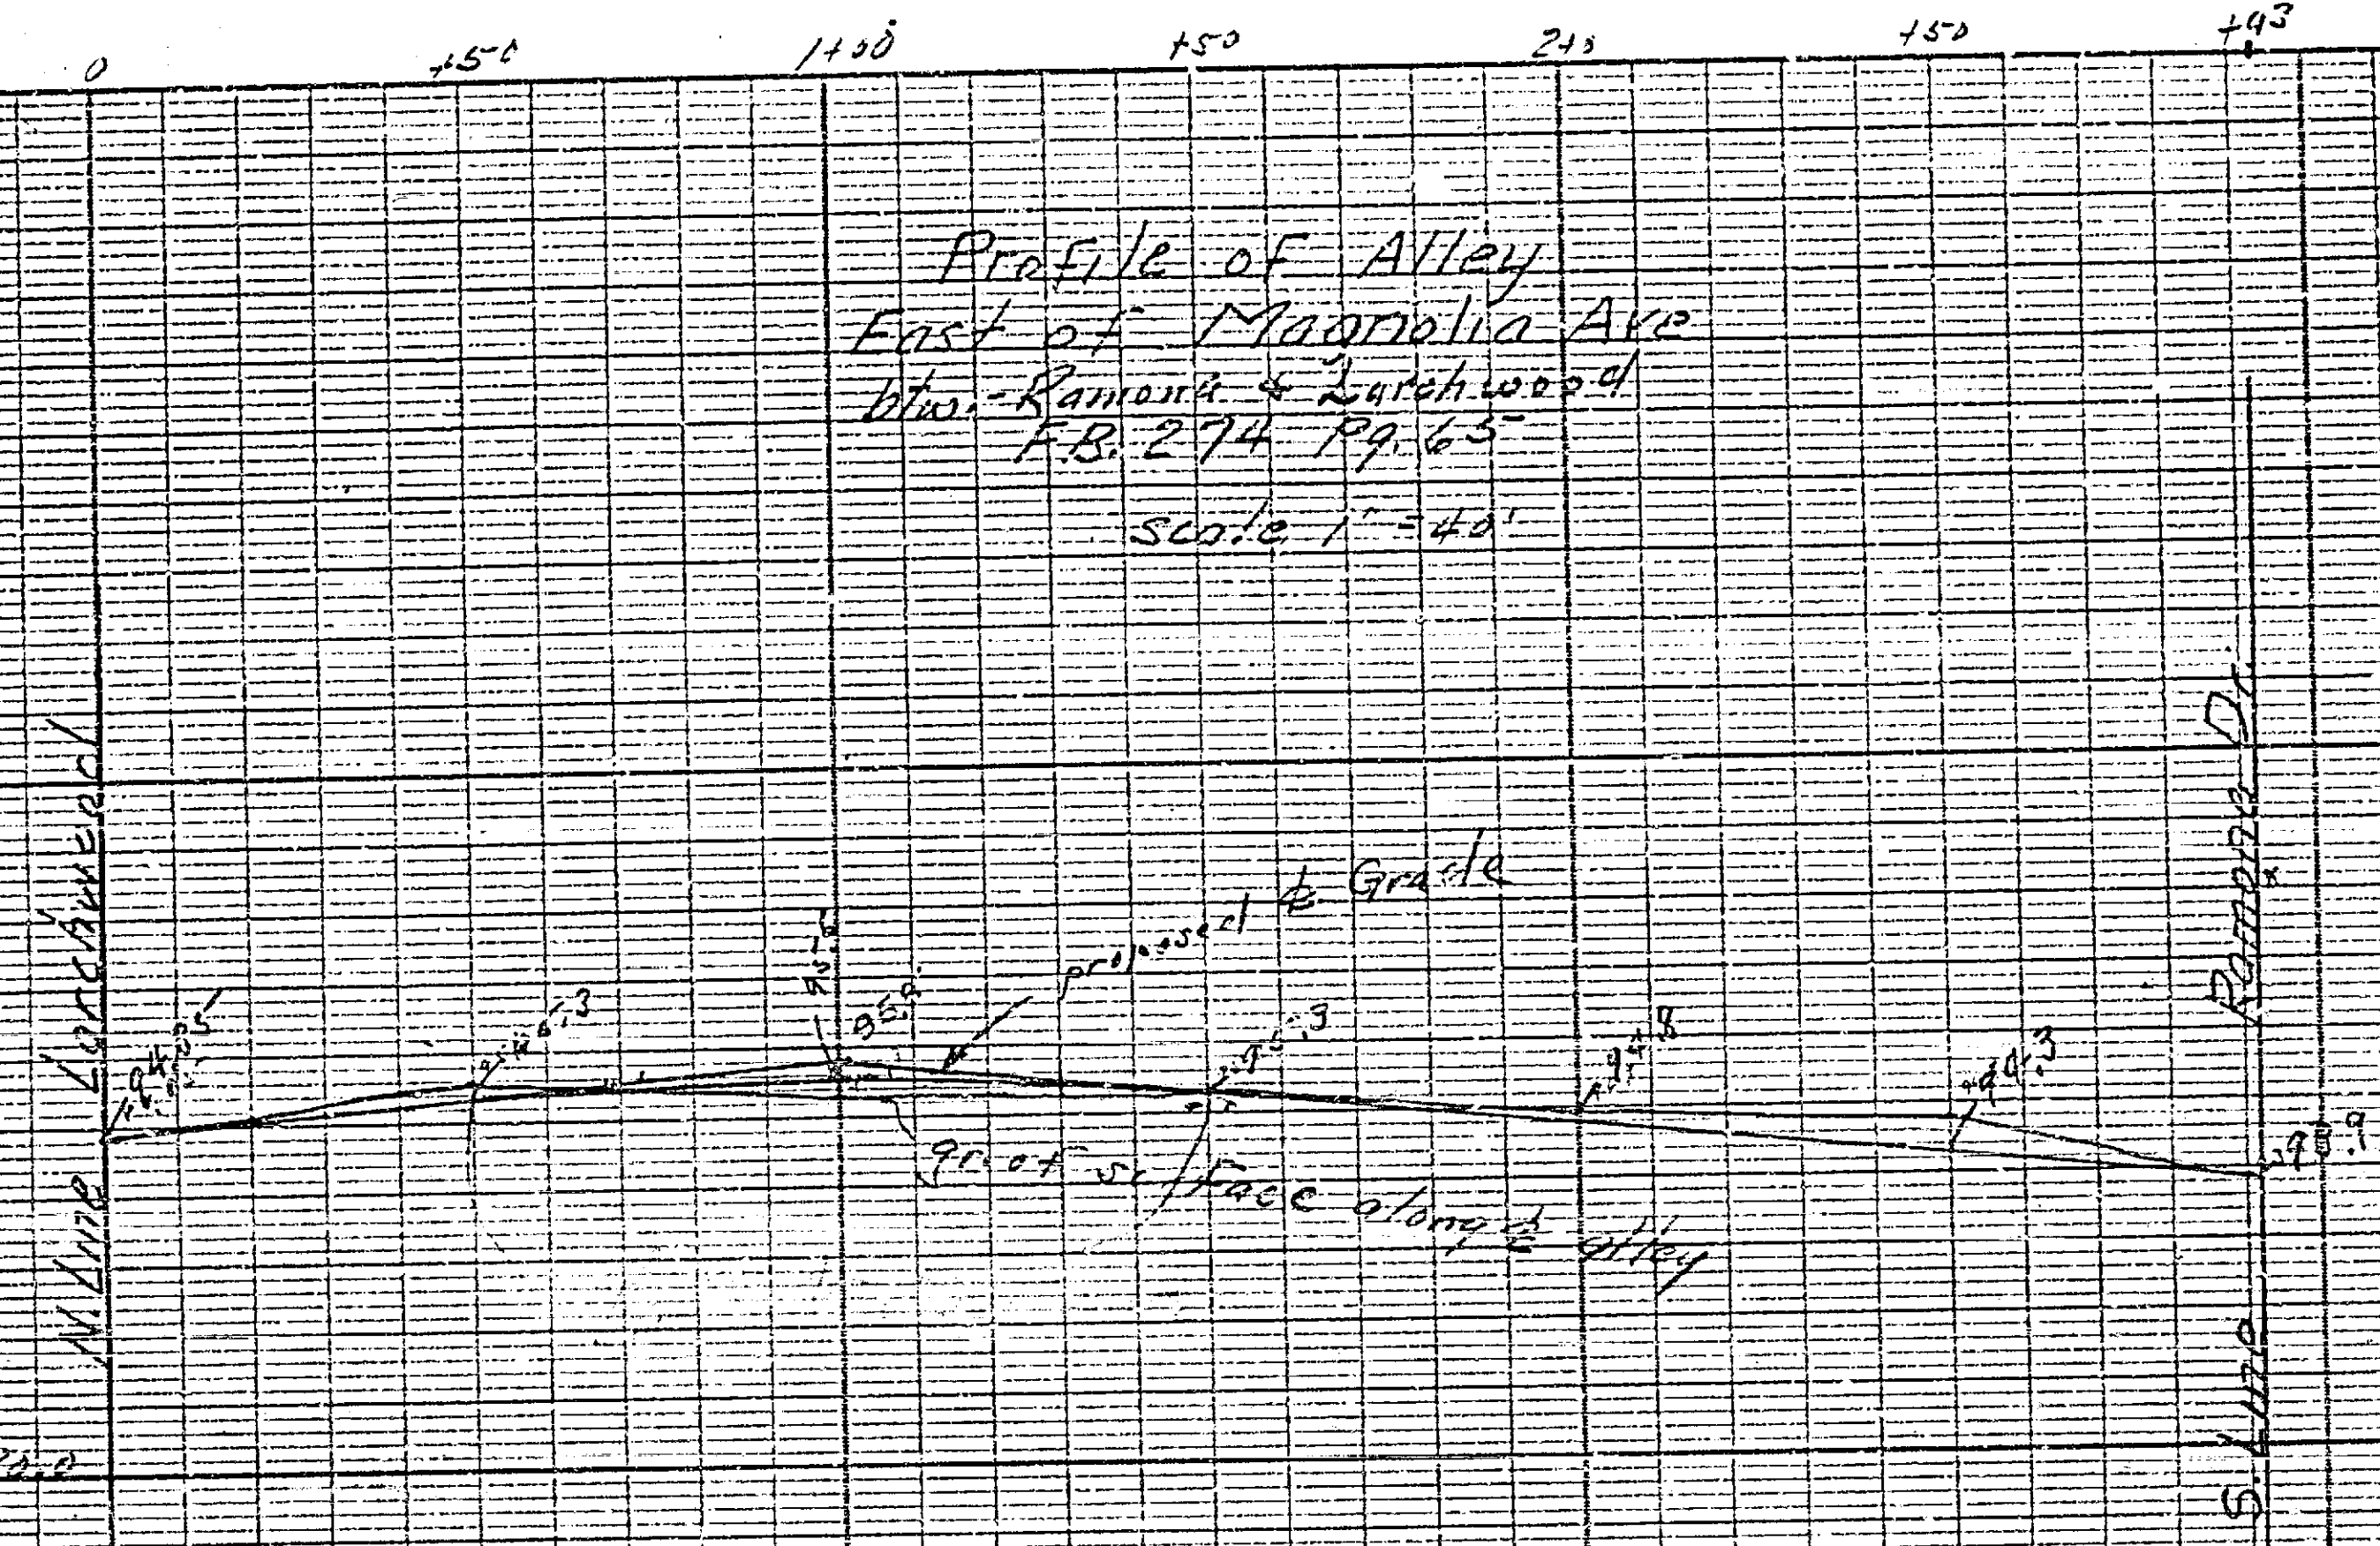

Profile of Alley  
 East of Magnolia Ave  
 Mrs. Ramona & Larchwood  
 F.B. 274 P. 63  
 scale 1" = 40'

Profile Alley  
 Bet. Houghton & Crescent  
 F.B. 274 P. 66

527B