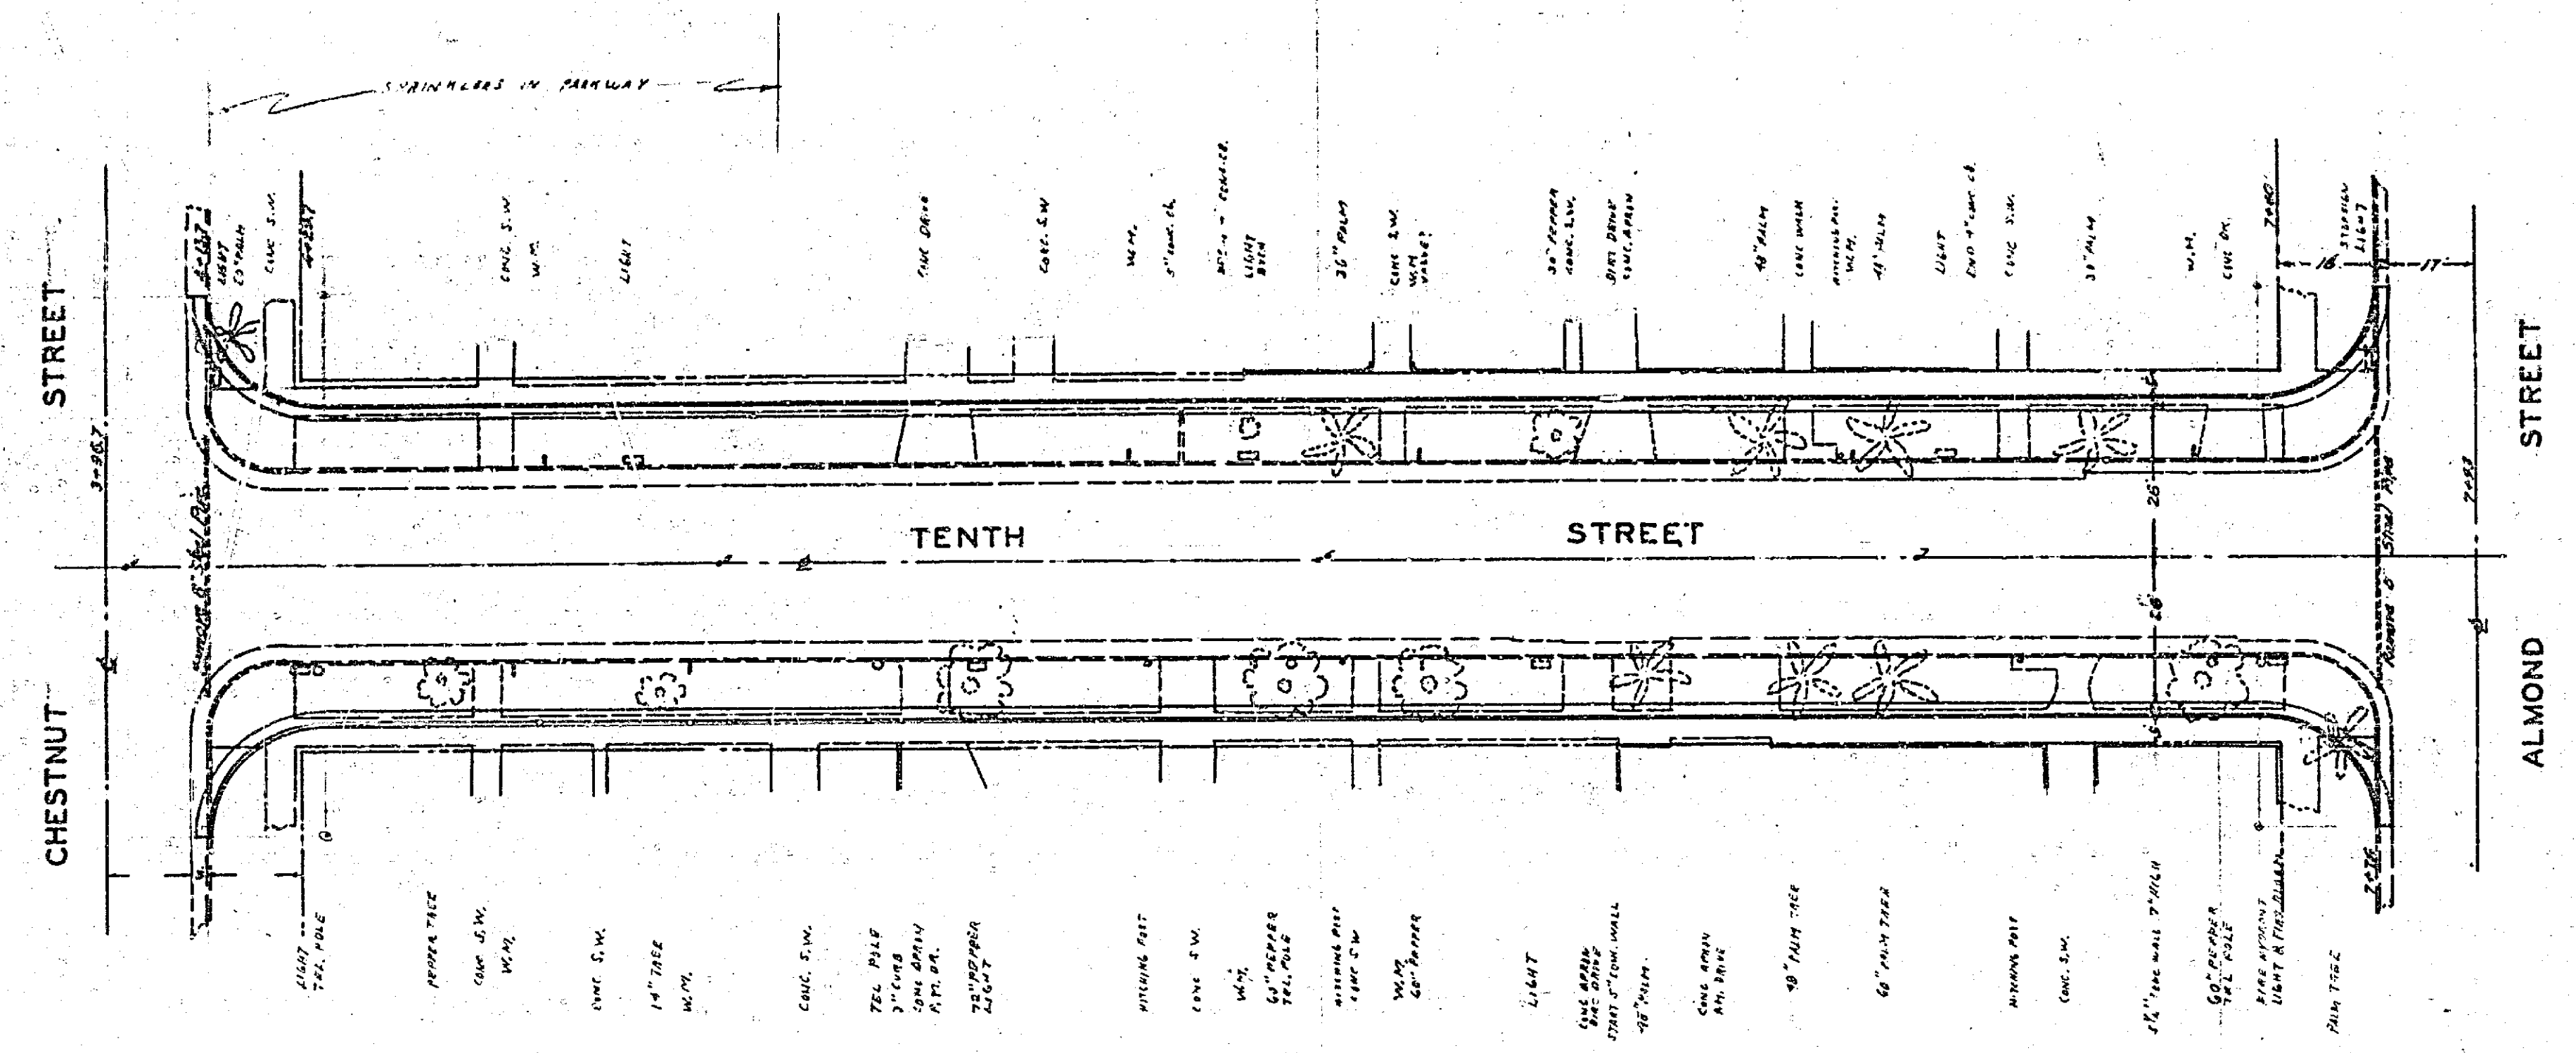

SCALE: 1 IN. = 200 FT.

TYPICAL CROSS-SECTION

SCALE: HOR. 1 IN. = 5 FT.
VERT. 1 IN. = 2 FT.

556

FB 121

27.700 = 57

FB. 531-1

556