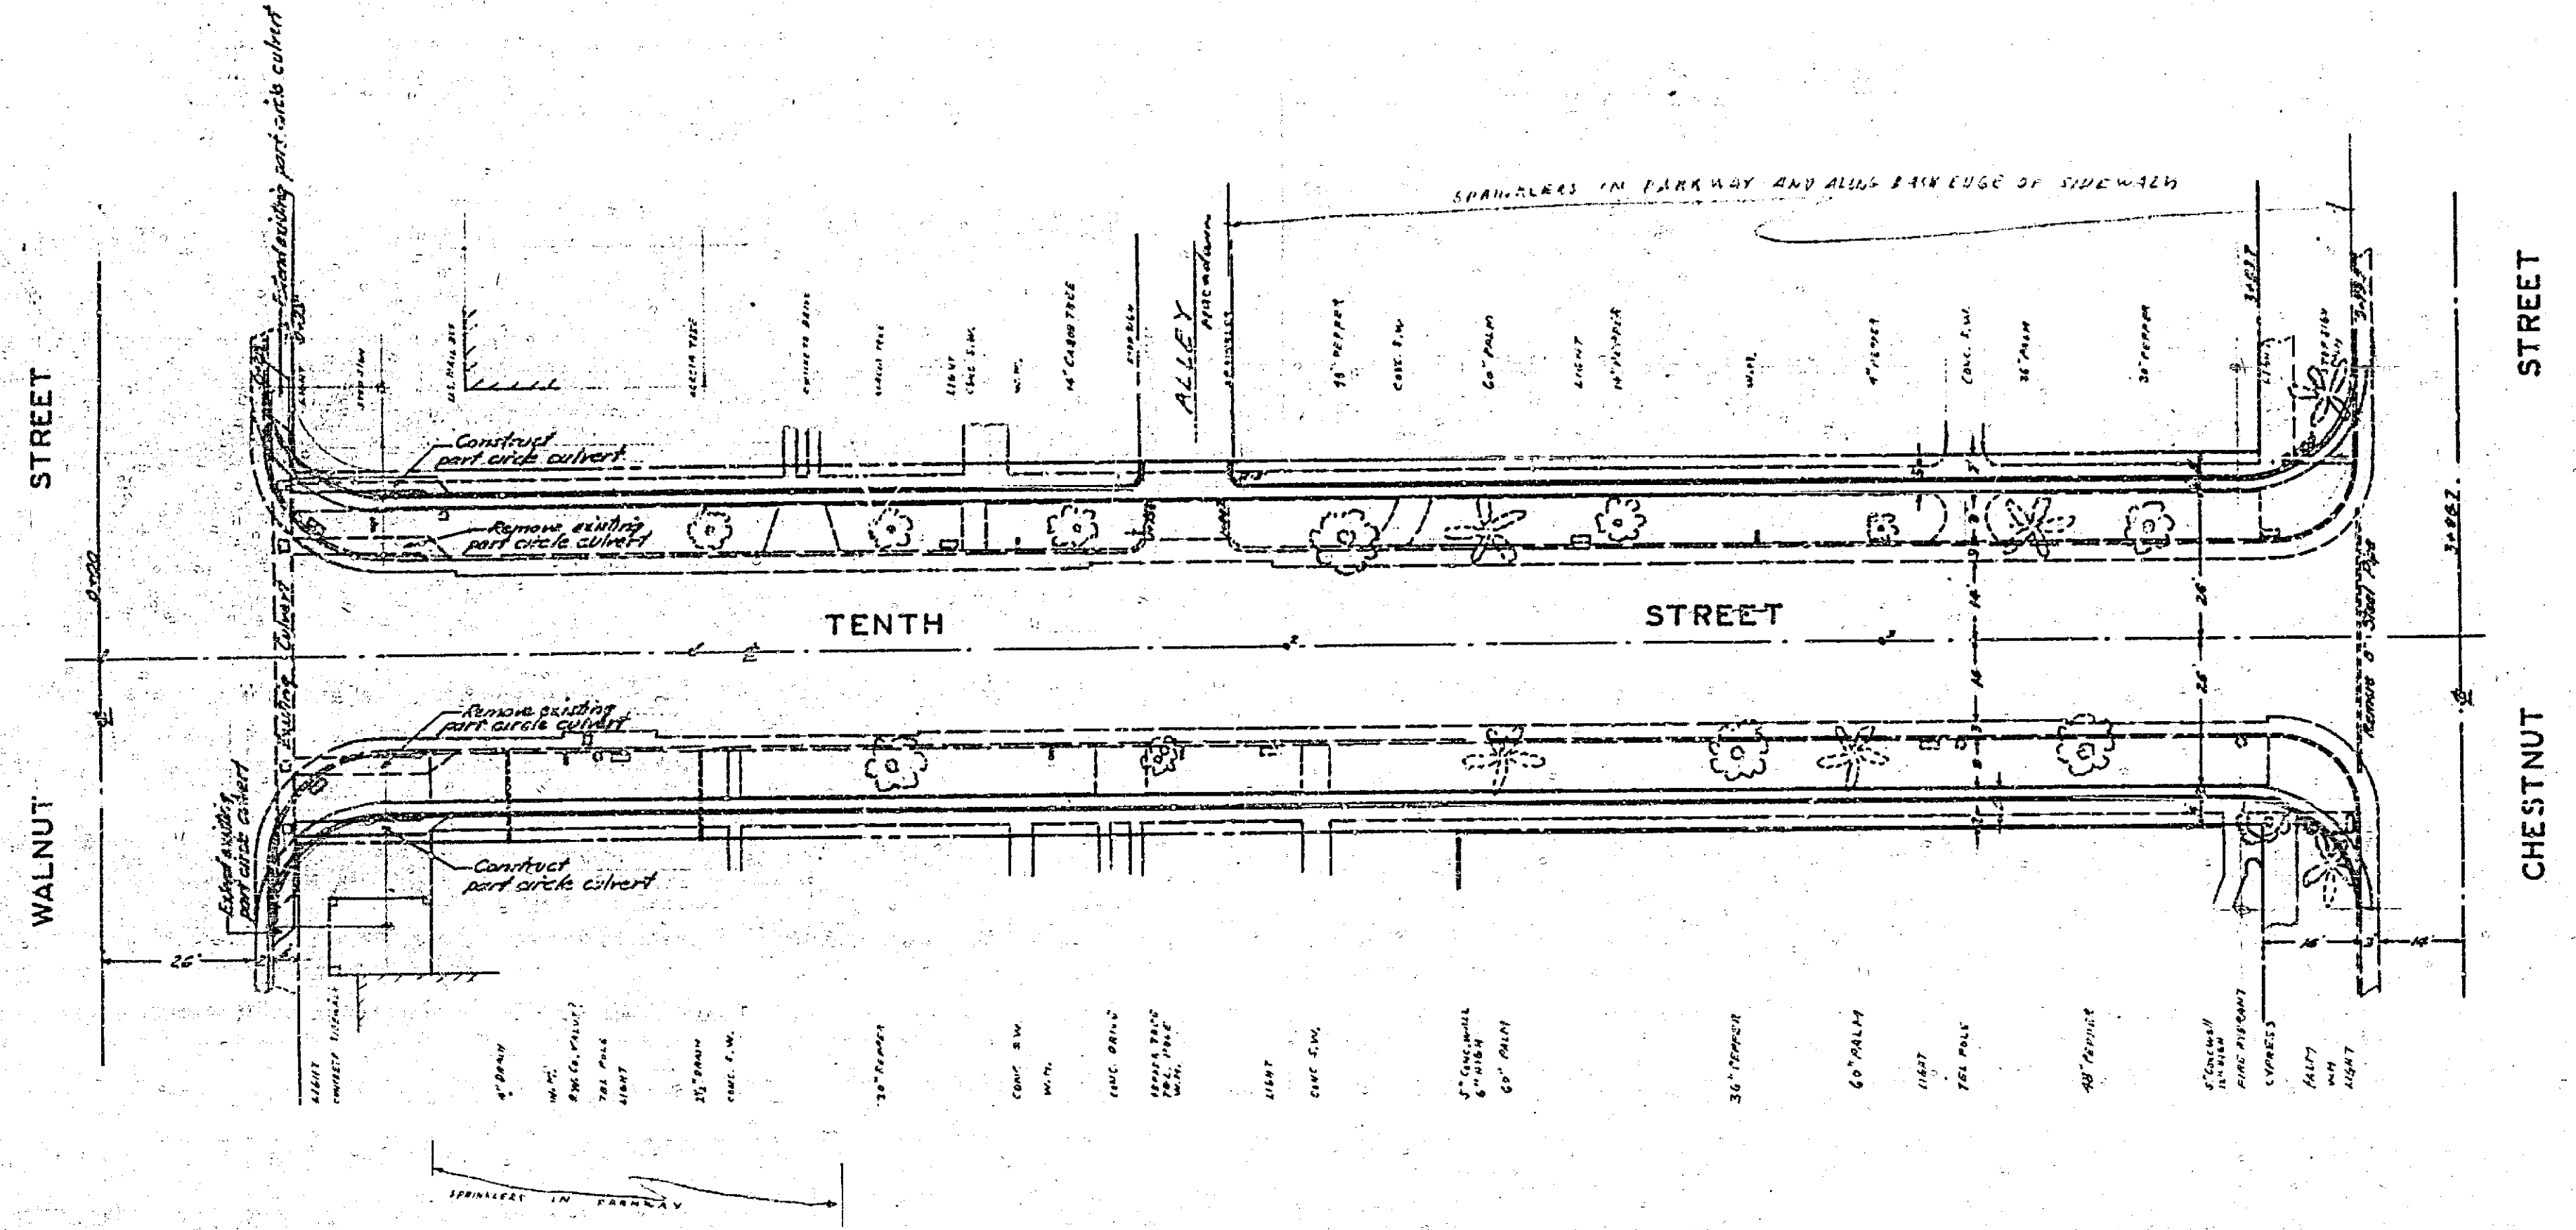

SCALE: 1 IN. = 200 FT.

TYPICAL CROSS-SECTION

SCALE: HOR. 1 IN. = 5 FT.
VERT. 1 IN. = 2 FT.

556

FB 121

27.700 = 57

FB. 531-1

556