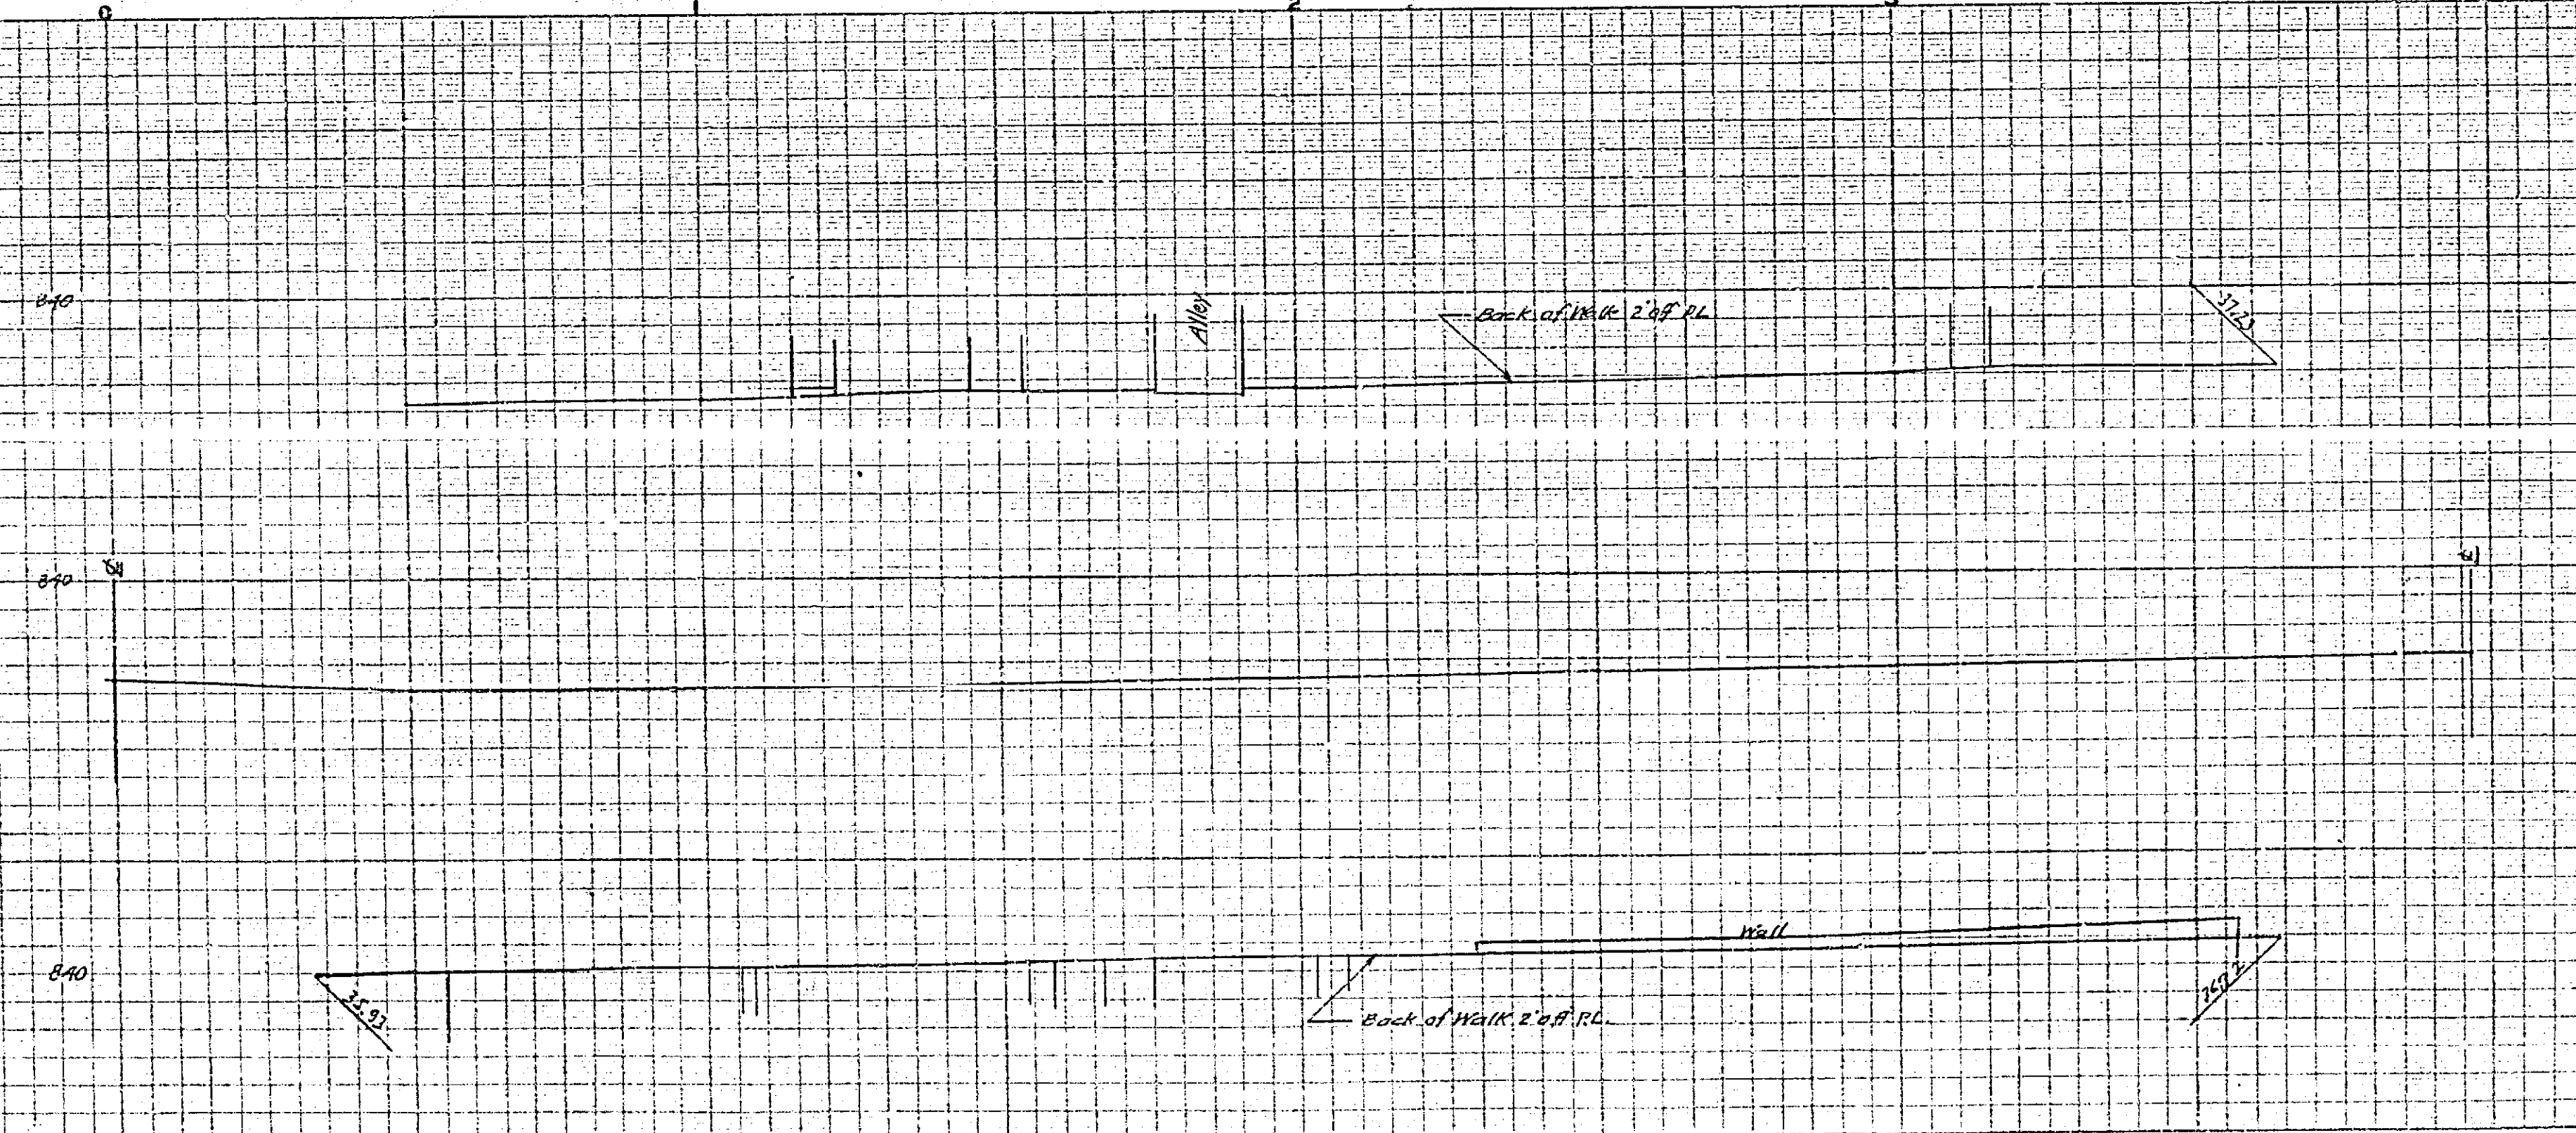

SCALE: 1 IN. = 200 FT.

TYPICAL CROSS-SECTION

SCALE: HOR. 1 IN. = 5 FT.
VERT. 1 IN. = 2 FT.

556

FB 121

27.700 = 57

FB. 531-1

556

FB 551-1

556

F.B. 551-1

MADE IN U.S.A.
CLEARPRINT PAPER CO.
ALBANY, N.Y.

MADE IN U.S.A.
CLEARPRINT PAPER CO.
ALBANY, N.Y.

556