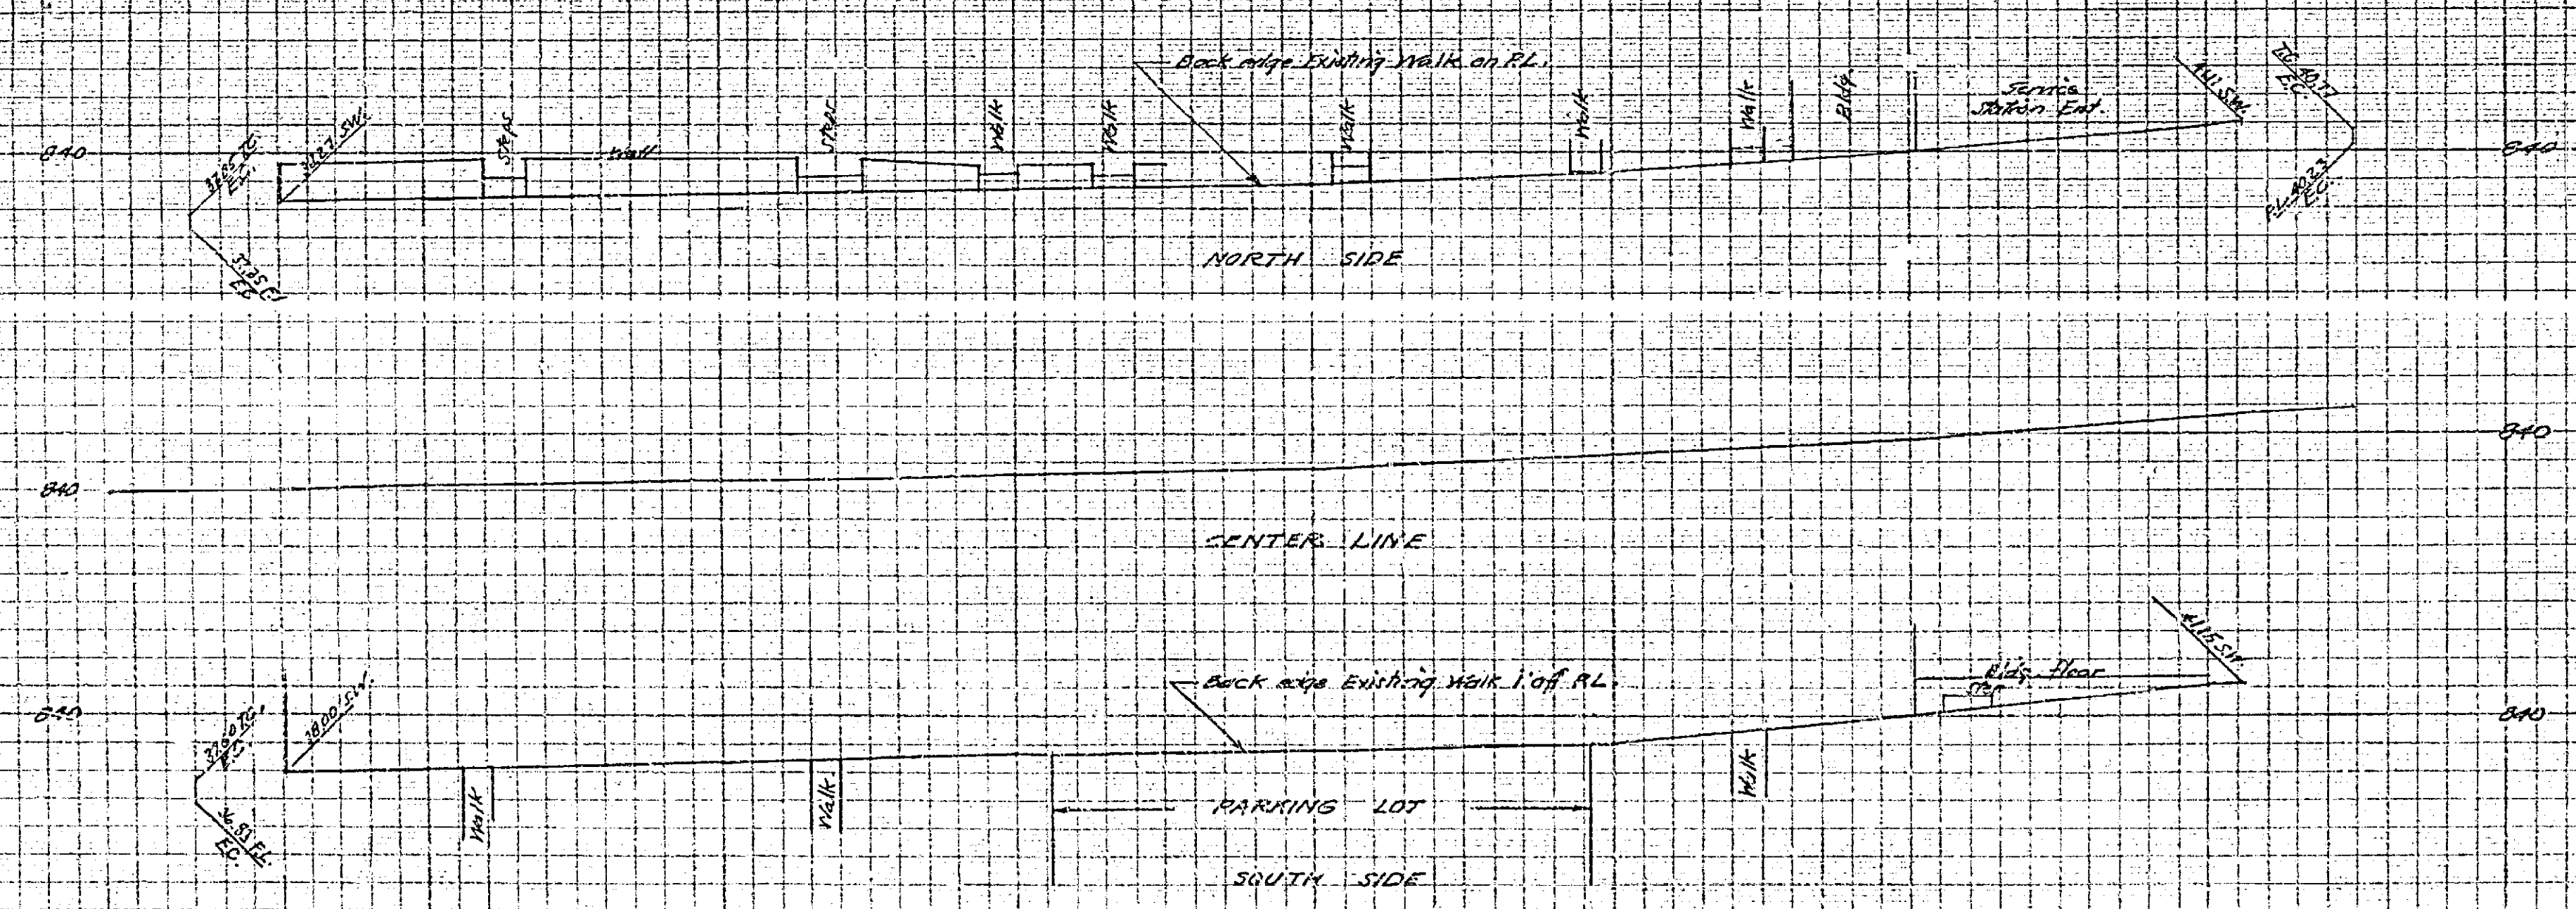

SCALE: 1 IN. = 200 FT.

TYPICAL CROSS-SECTION

SCALE: HOR. 1 IN. = 5 FT.
VERT. 1 IN. = 2 FT.

556

FB 121

27.700 = 57

FB. 531-1

556

FB 551-1

556

F.B. 551-1

MADE IN U.S.A.
CLEARPRINT PAPER CO.
ALBANY, N.Y.

MADE IN U.S.A.
CLEARPRINT PAPER CO.
ALBANY, N.Y.

556