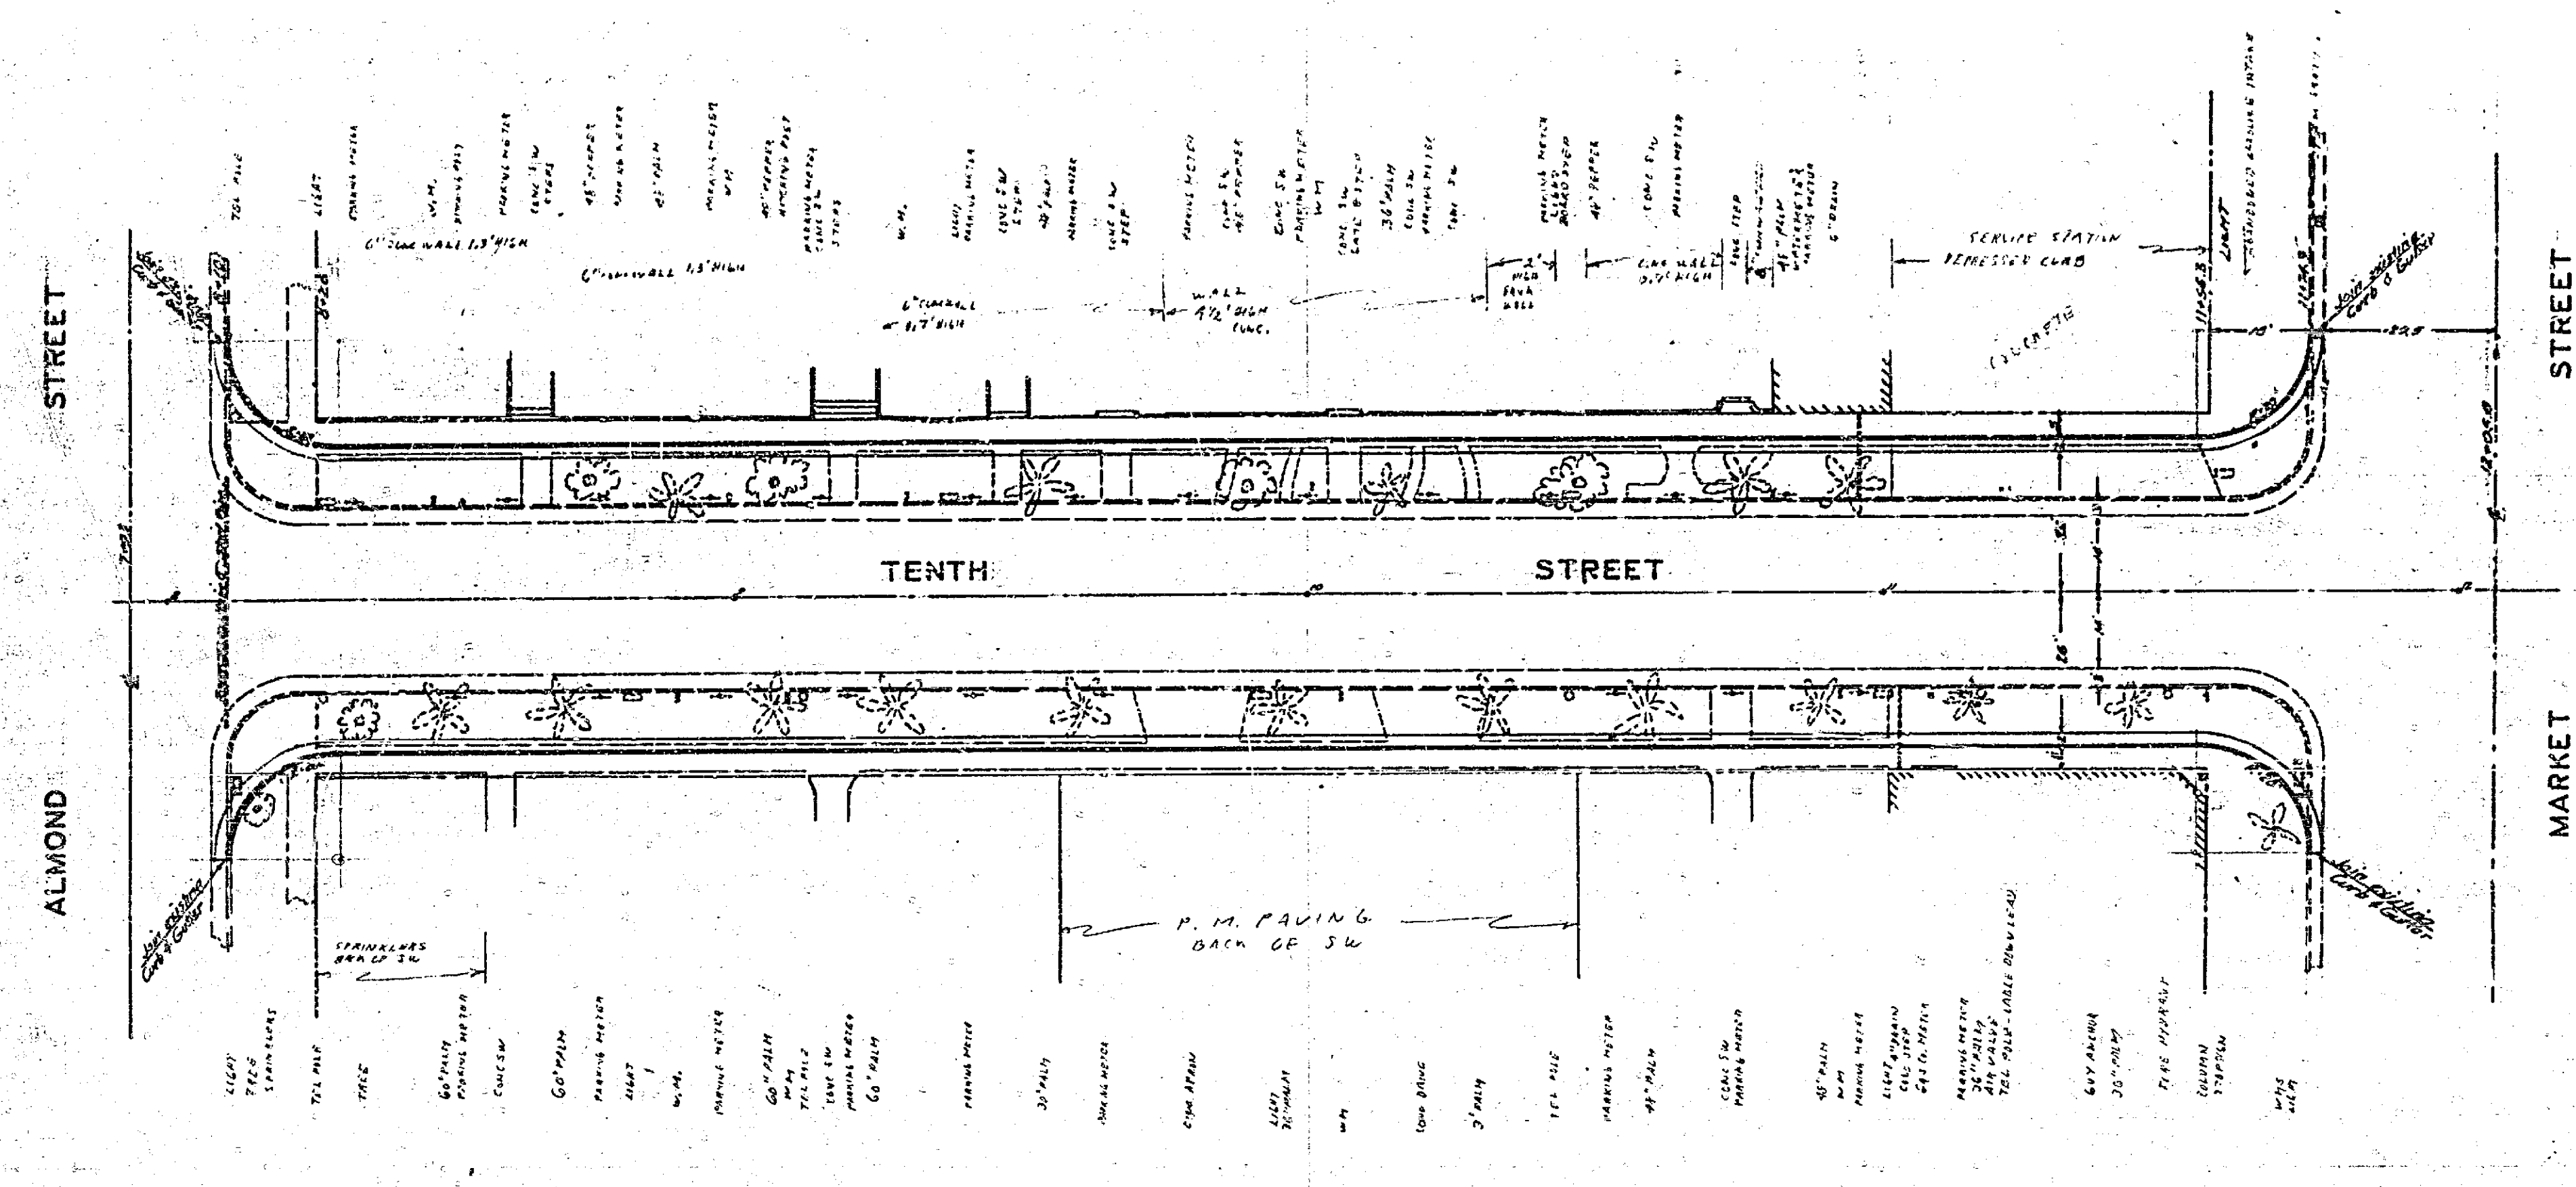

SCALE: 1 IN. = 200 FT.

TYPICAL CROSS-SECTION

SCALE: HOR. 1 IN. = 5 FT.
VERT. 1 IN. = 2 FT.

556

FB 121

27.700 = 57

FB. 531-1

556

FB 551-1

556

F.B. 551-1

MADE IN U.S.A.
CLEARPRINT PAPER CO.
ALBANY, N.Y.

MADE IN U.S.A.
CLEARPRINT PAPER CO.
ALBANY, N.Y.

556