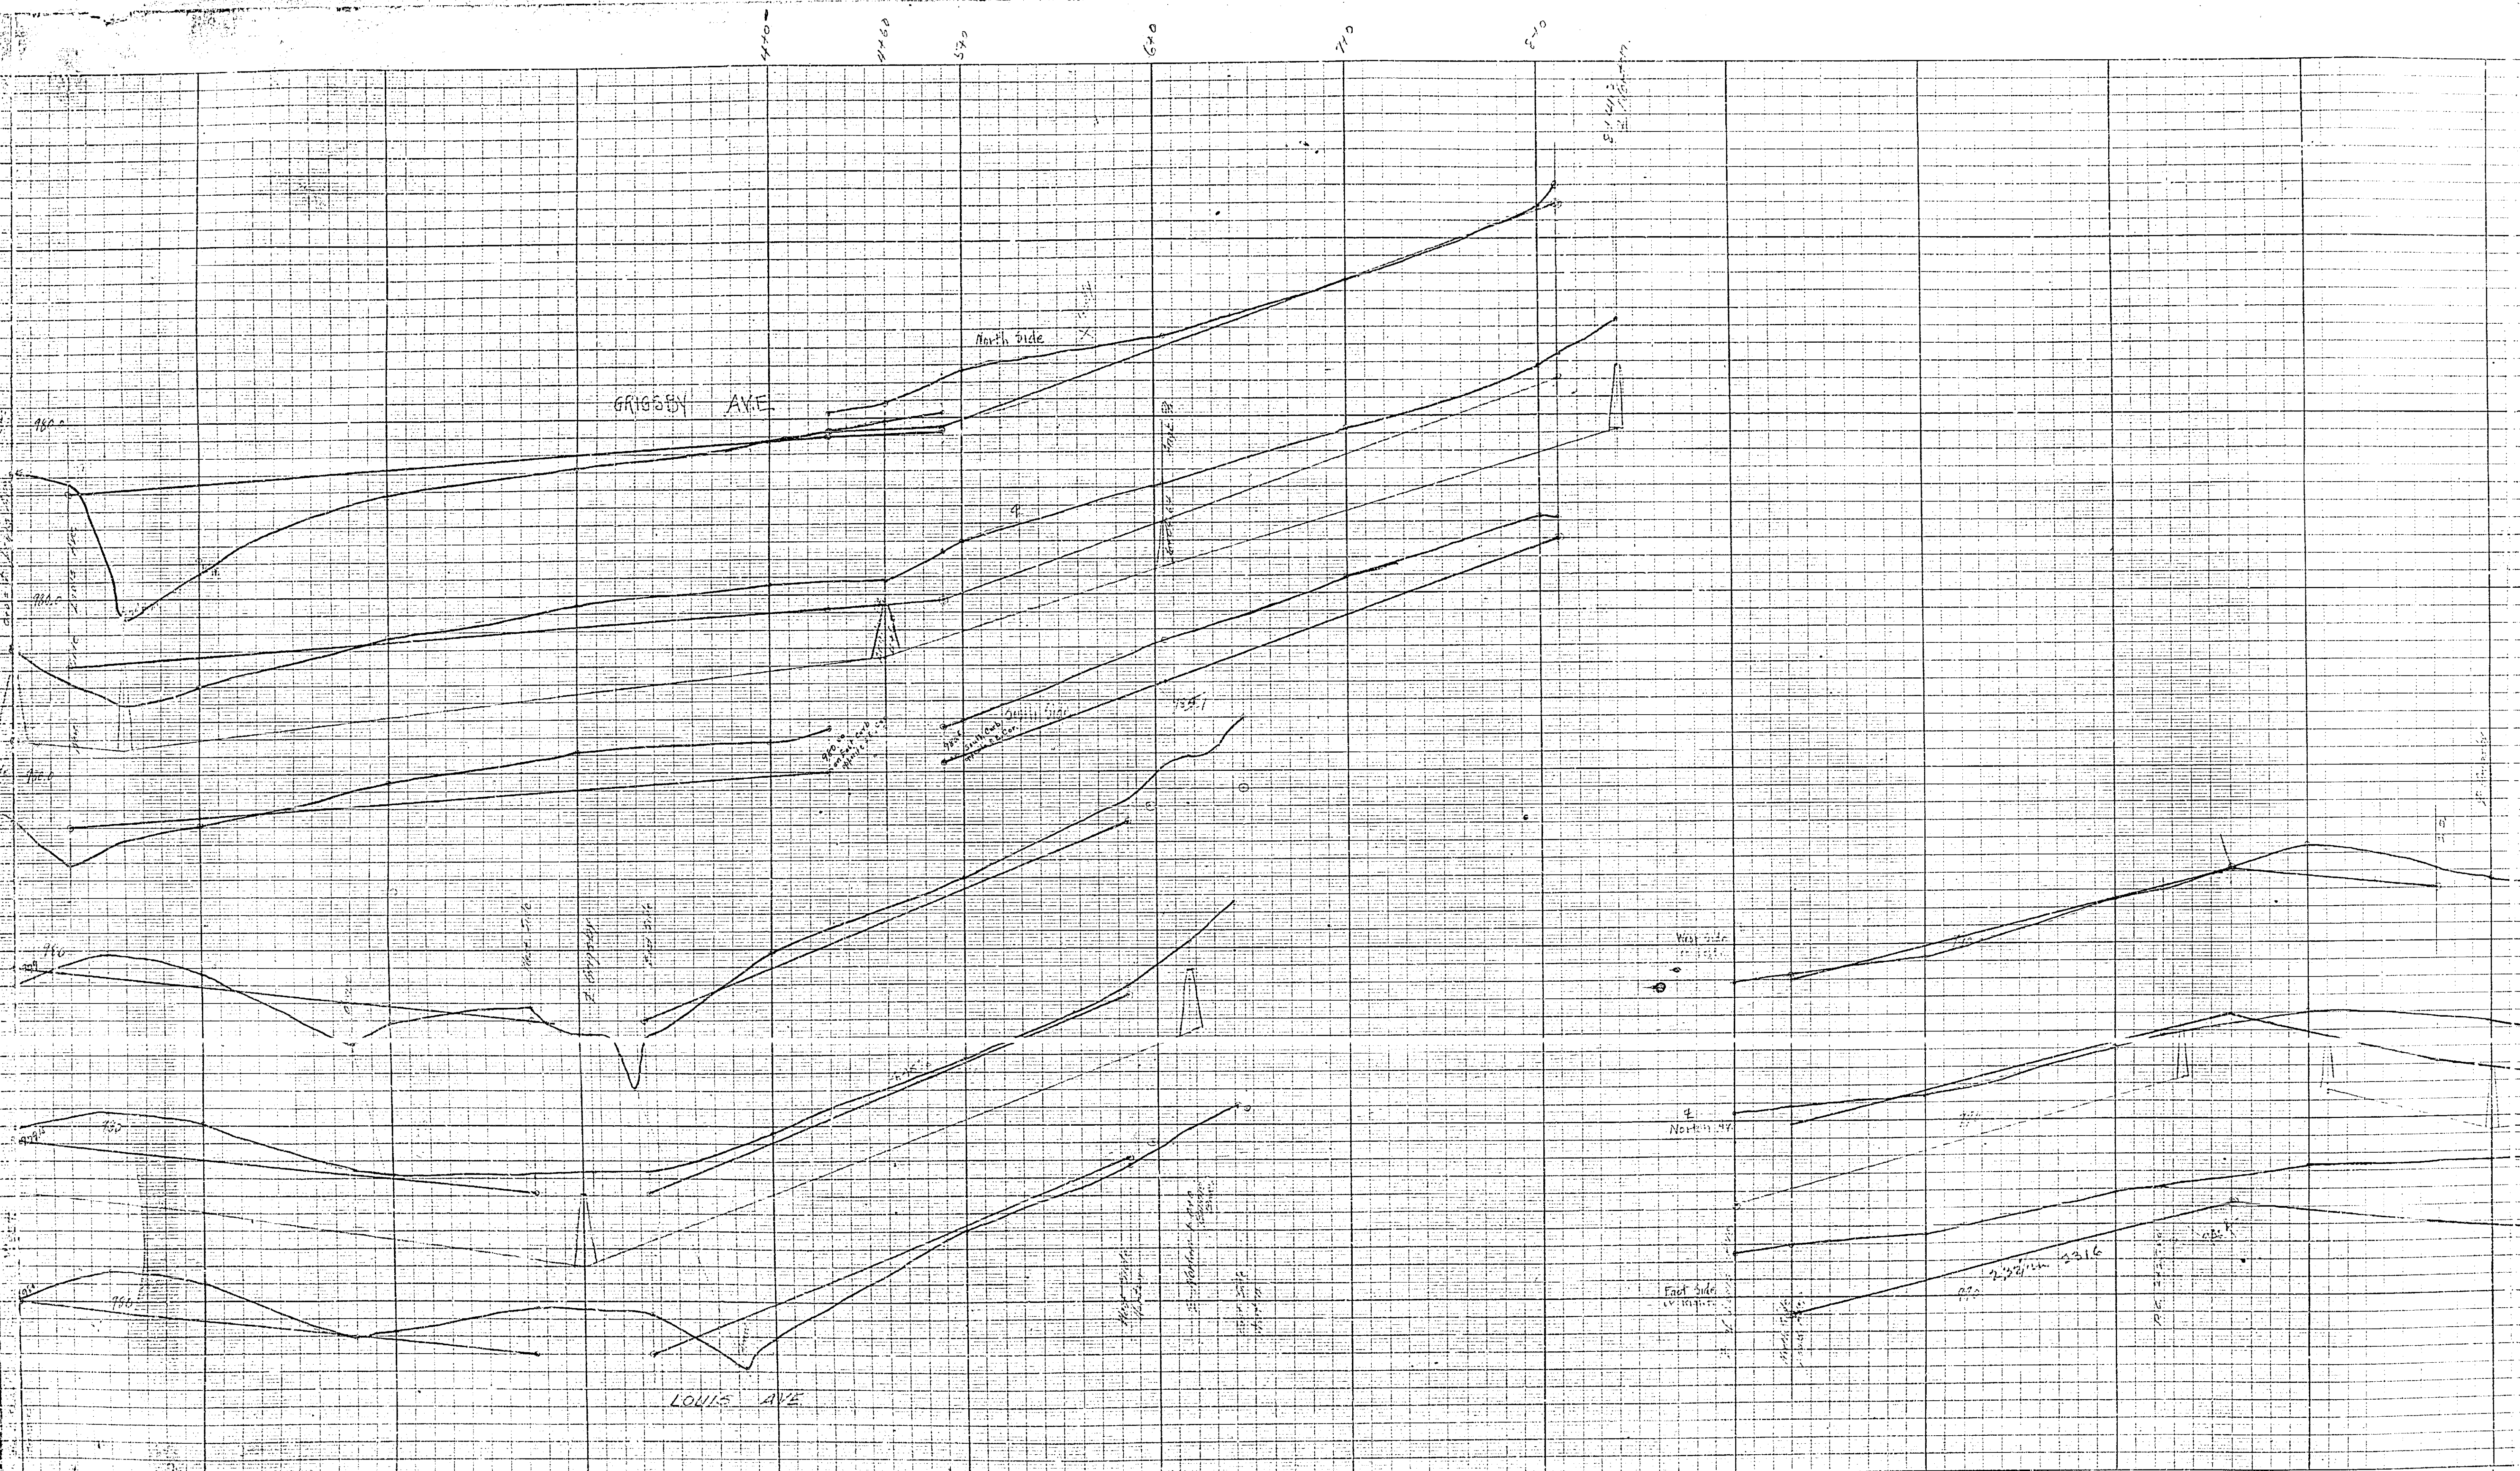

FRAME 6 OF 7 AND FINAL FRAME