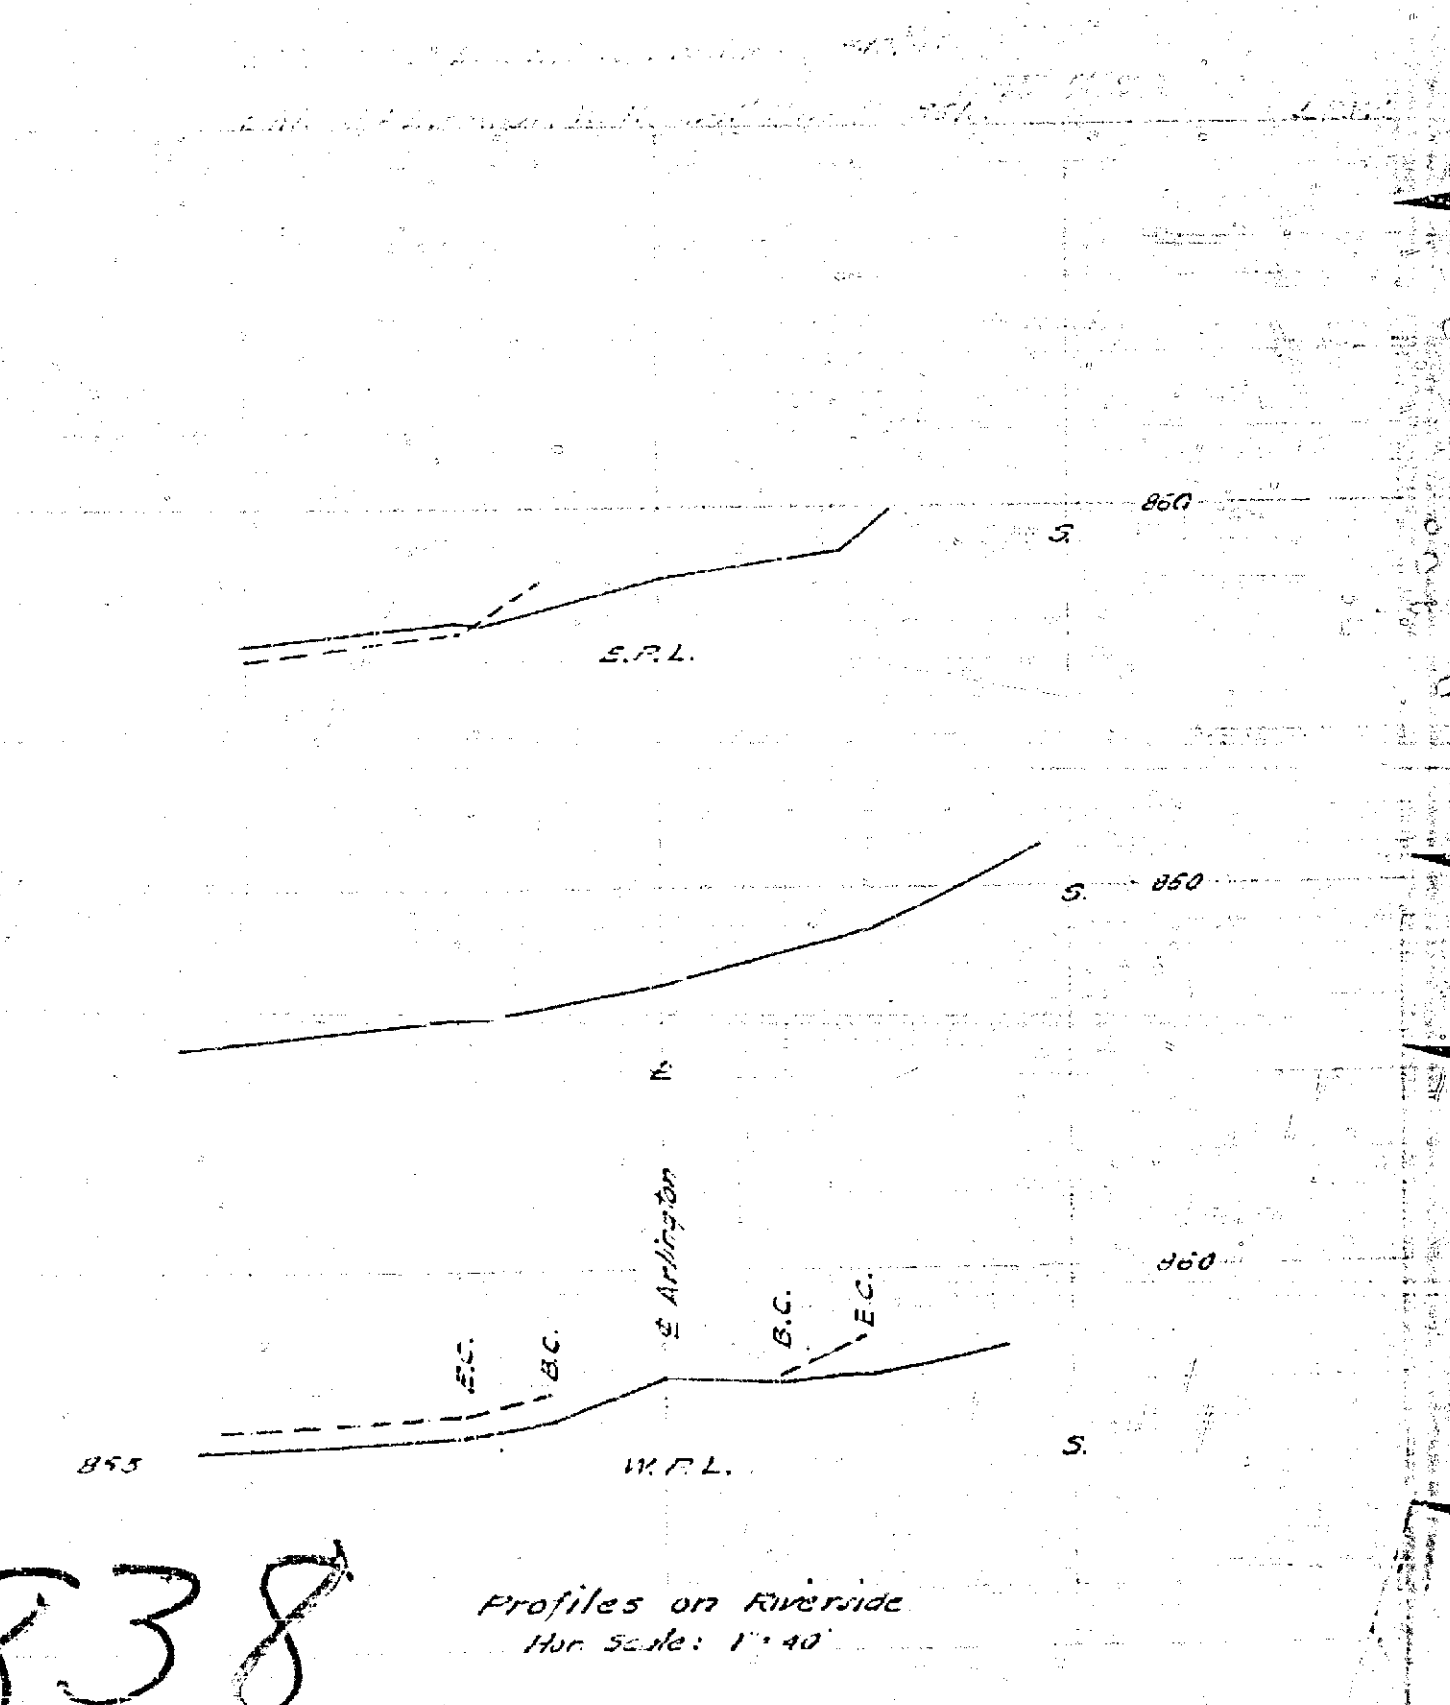

PLAN SHOWING PROPOSED
LOCATION OF CURBS

838

Profiles on Riverside
Hor. Scale: 1"=40'