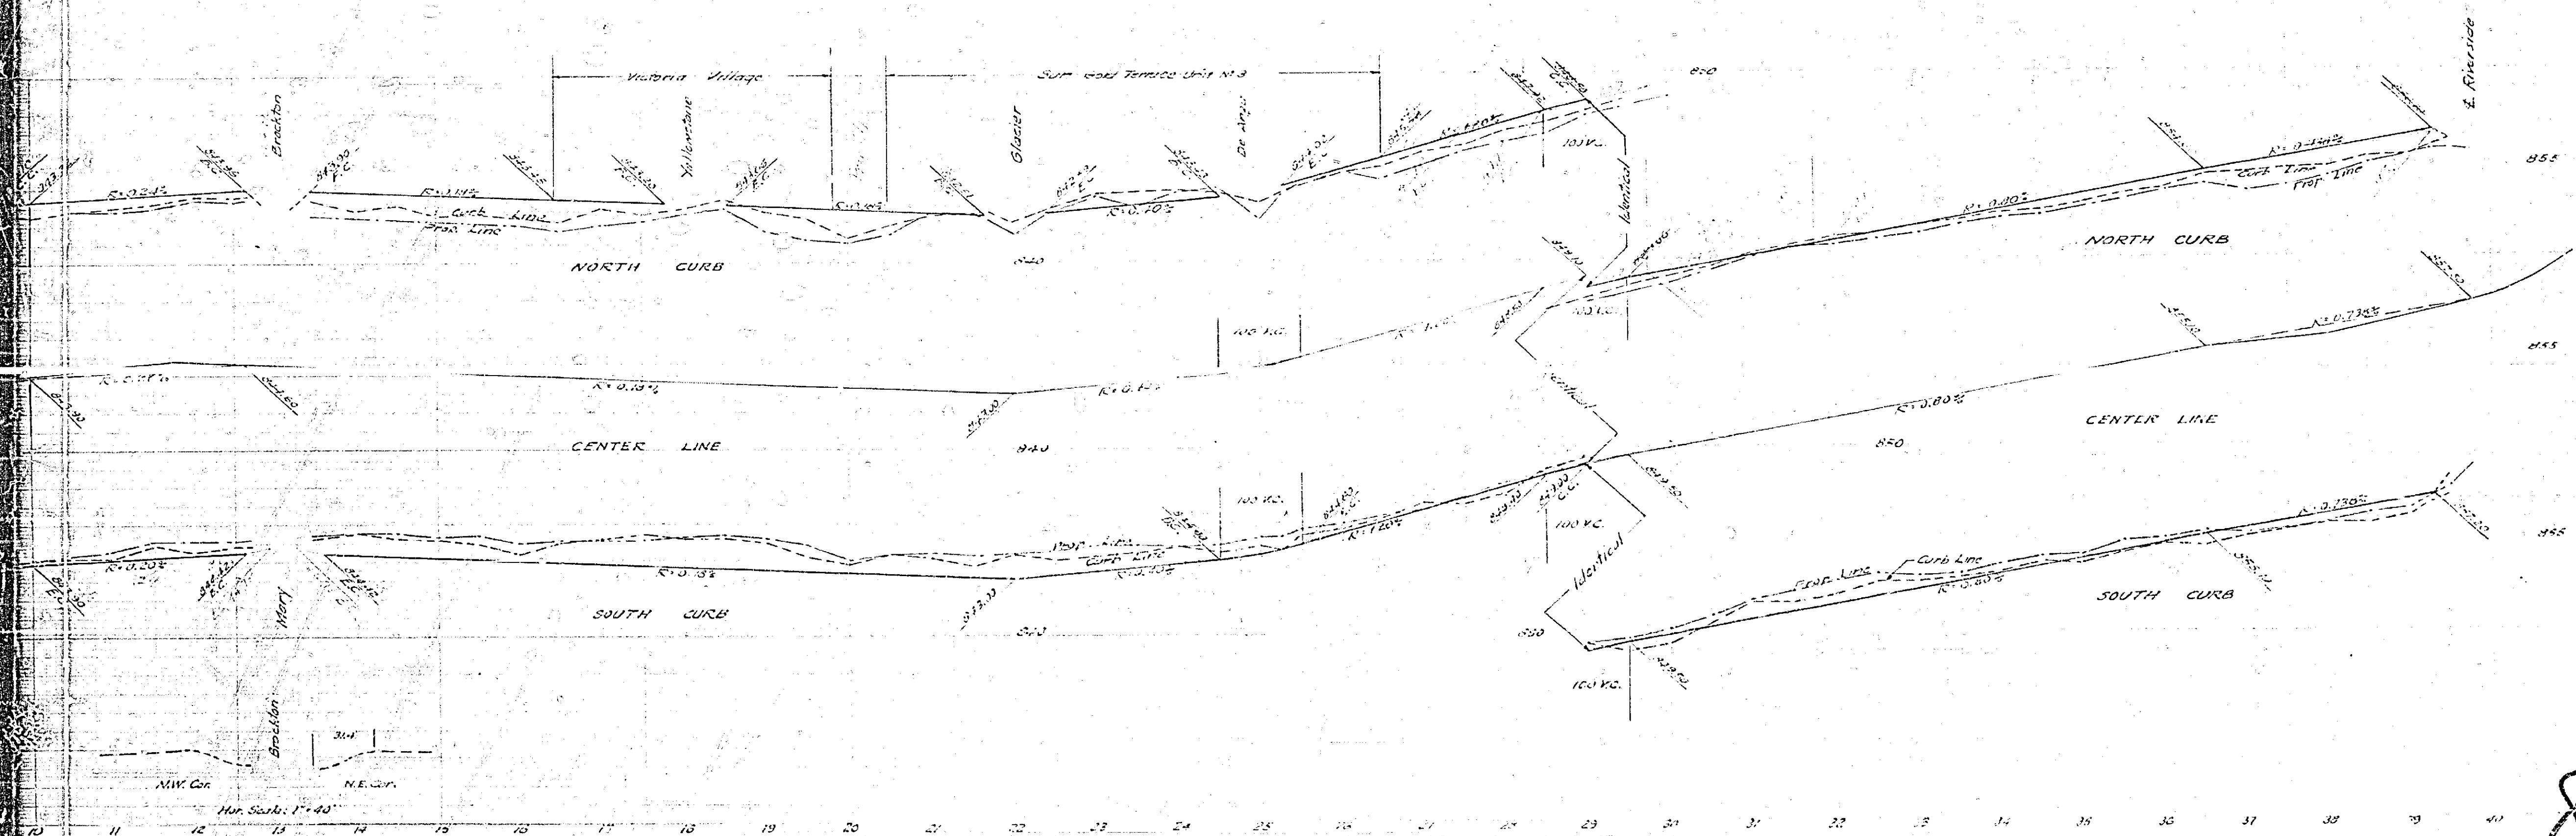

PLAN SHOWING PROPOSED
LOCATION OF CURBS

838

Profiles on Riverside
Hor. Scale: 1"=40'