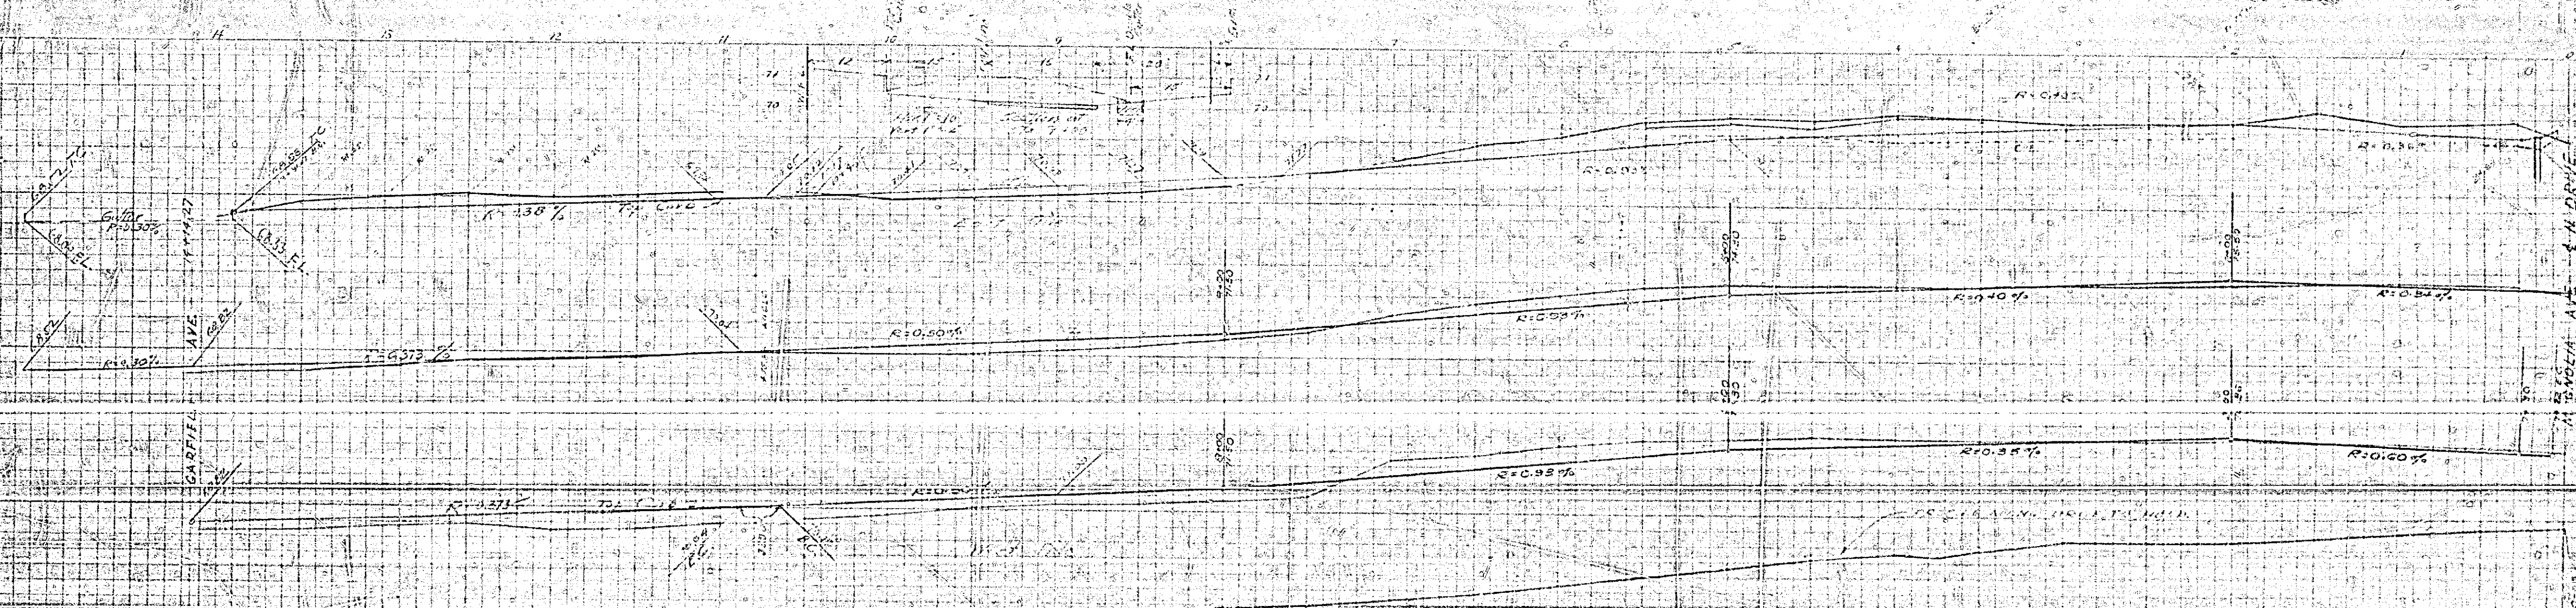

PLAN AND PROFILE
FOR STATIONS AND GRADES
HARRISON STREET
BETWEEN MAGNOLIA AND GARFIELD AVE.

SCALE: 1" = 40'

878