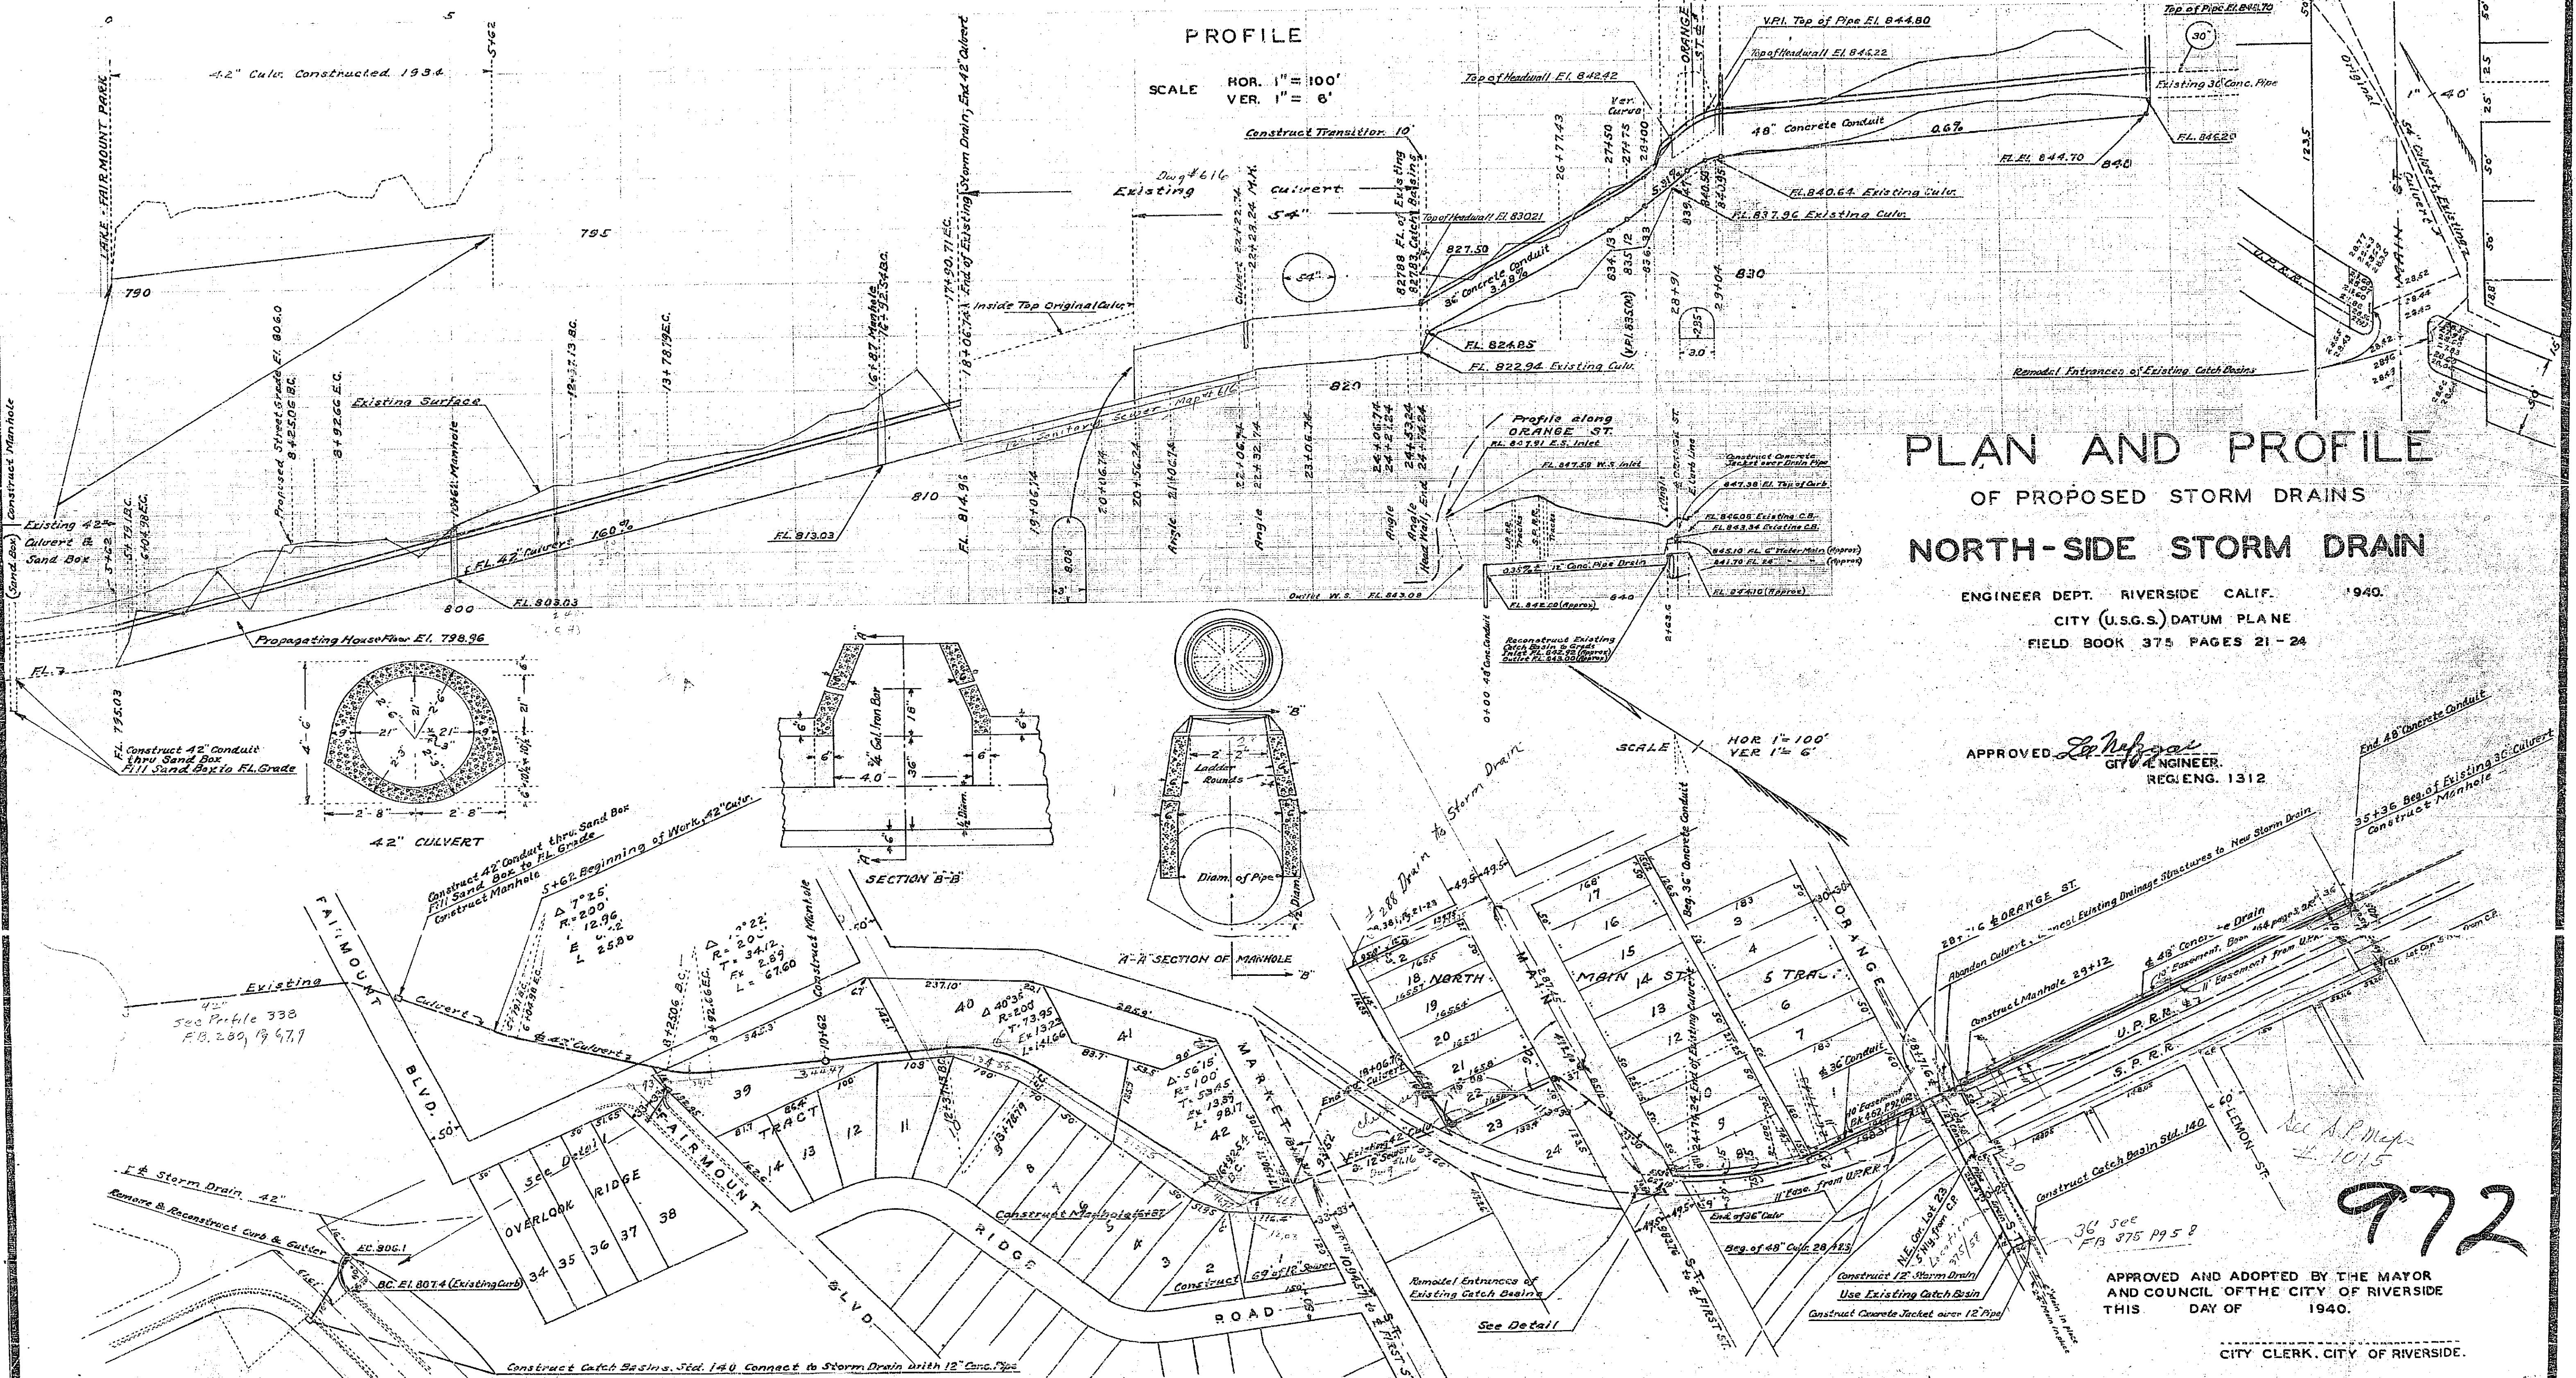

NORTH SIDE STORM DRAIN FAIRMOUNT PARK TO ORANGE ST.			
Drawing Number	Sheet Number	Total Sheets	Field Book
972	1	2	375
Drawn by		Checked	Approved

972