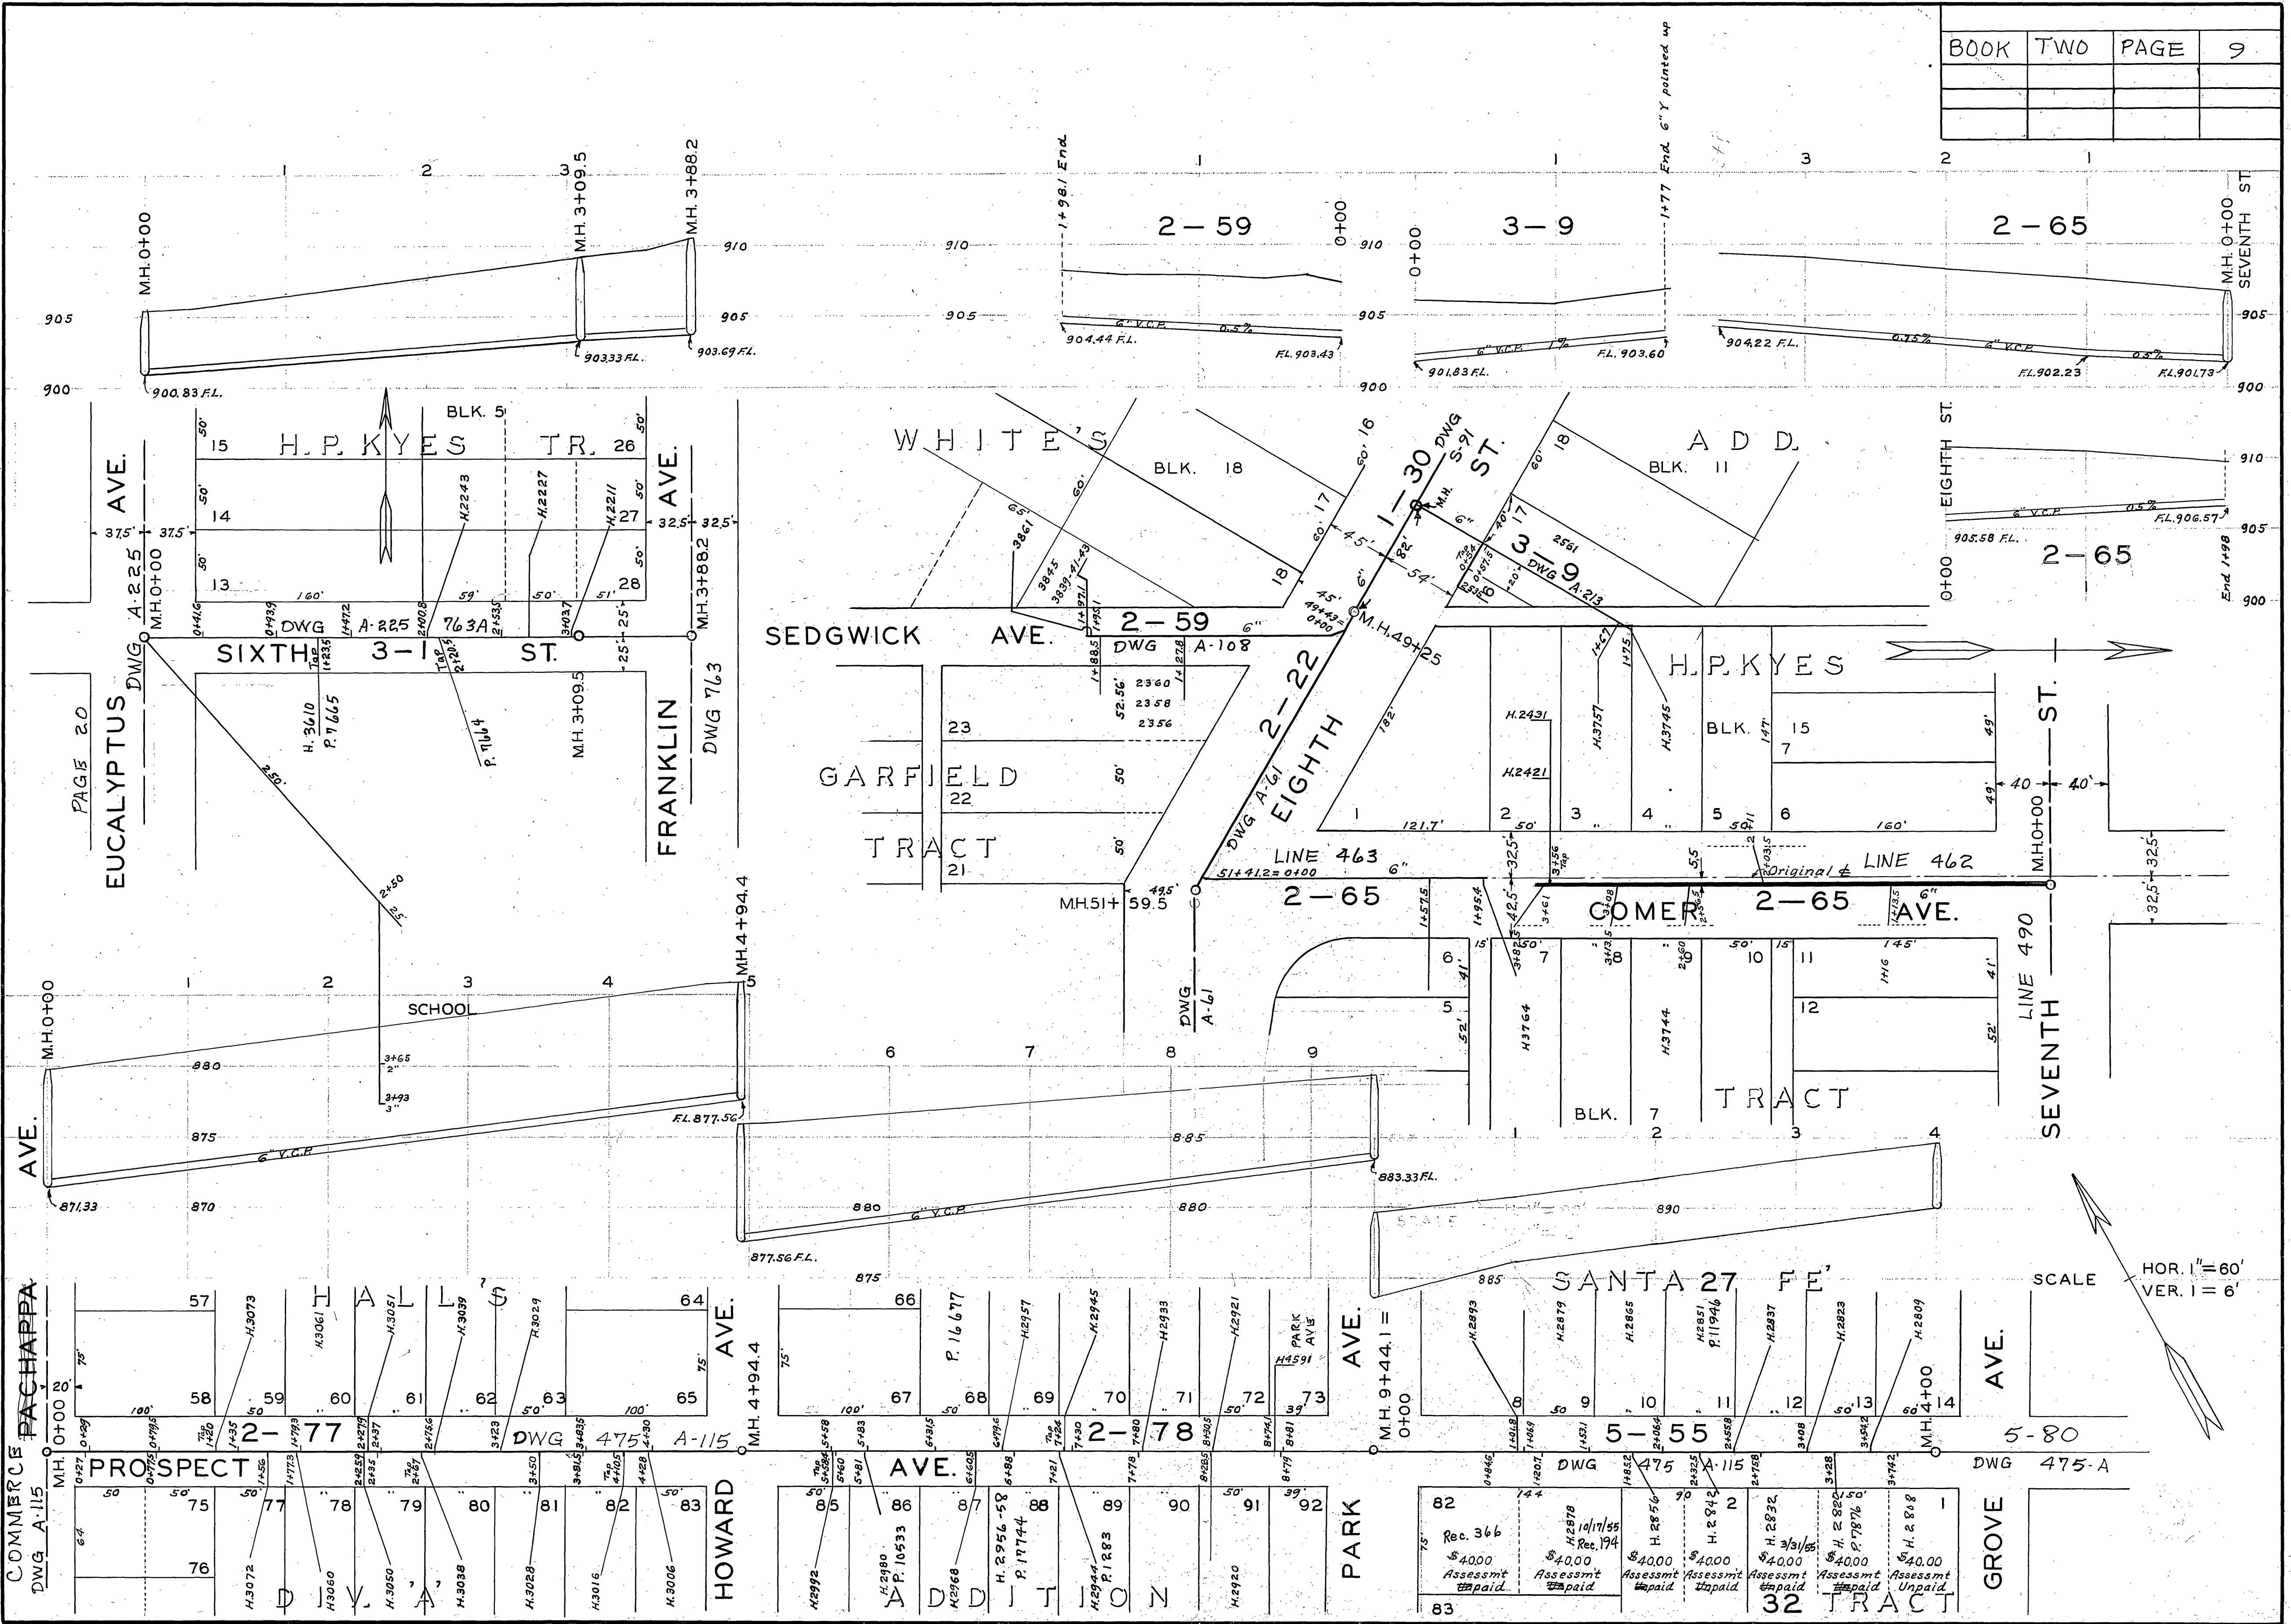

BOOK	TWO	PAGE	9

SCALE
 HOR. 1" = 60'
 VER. 1" = 6'