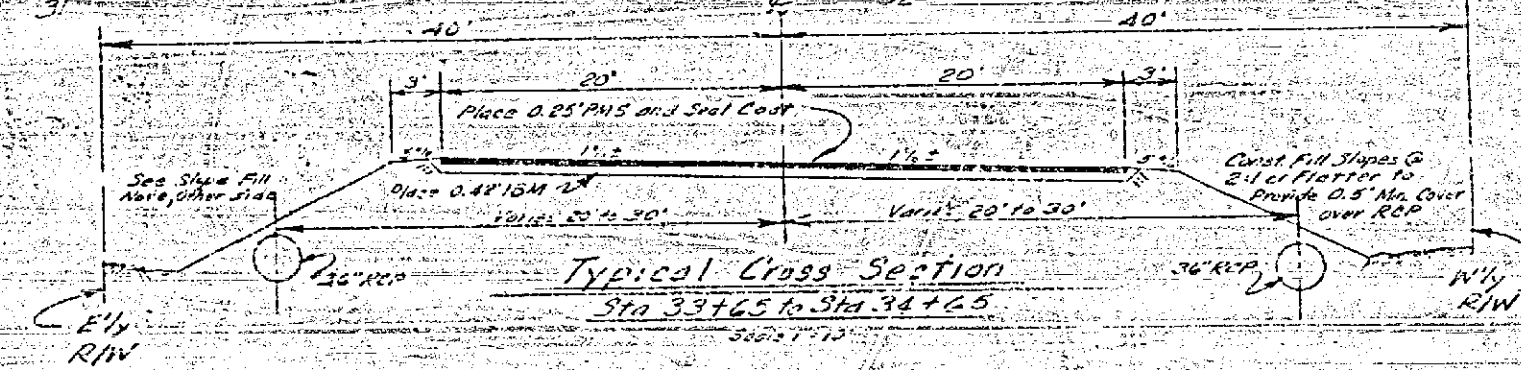

1" = 40' HORIZ.
1" = 4' VERT.
1" = 10' HORIZ.
1" = 1' VERT.
1" = 10' HORIZ.
1" = 1' VERT.

1" = 40' HORIZ.
1" = 4' VERT.
1" = 10' HORIZ.
1" = 1' VERT.

1. General Notes:
   1. All work to be performed in accordance with City of Riverside Specifications and to conform with the Special Provisions.
   2. All work to be performed in accordance with the Special Provisions.
   3. All work to be performed in accordance with the Special Provisions.
   4. Contractor shall submit plans to the City Engineer for review and approval prior to starting work.