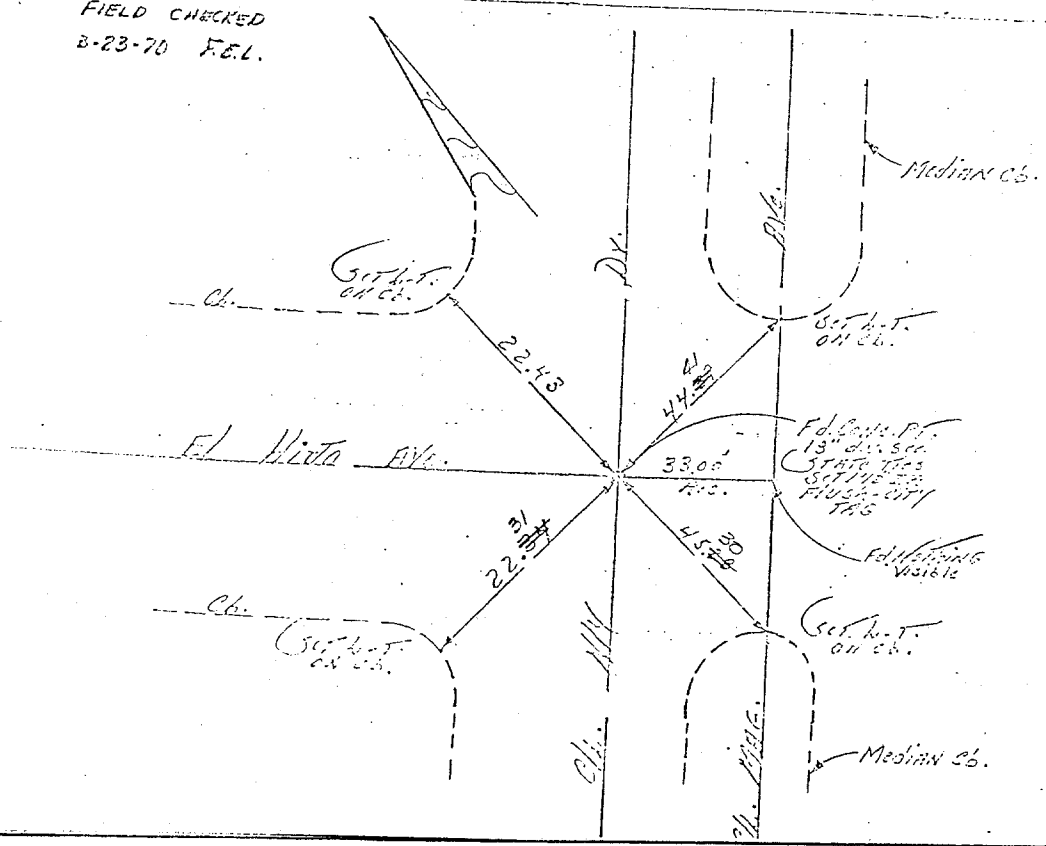

Street: **EL HIJO**
10192 TIF

OFFICIAL USE ONLY
 X-Street: **MAGNOLIA**

1904. Set
 6 Neighbors

1111 Dr. Magn. Fwy. EL HIJO
 @ El Hijo Fwy.

Hand Set Ties

Historical Ties
 See 6746 Ties
 See FB 855/38

Field Party
 Linky
 Granddaddy
 Fyfe
 10-14-68
 FB 855/58

FIELD CHECKED
 8-23-70 F.E.L.

MAGNOLIA AVE.
 @ EL HIJO 24

- ✕ FD. Ramset Nail on T/C
- FD. LD. & TK. on T/C
- FD. "C" Nail on T/C
- Set LD. & TK. on T/C

Scale:
 Date:
 Drawn by:
 N.O.:
 B.:

OFFICIAL TIE PLAT
CITY OF RIVERSIDE

These ties are for the purpose of perpetuating the found monumentation. No claim is made as to the relationship of the points or lines shown hereon to true boundary locations.

Sheet 1 of 1
 File No.: