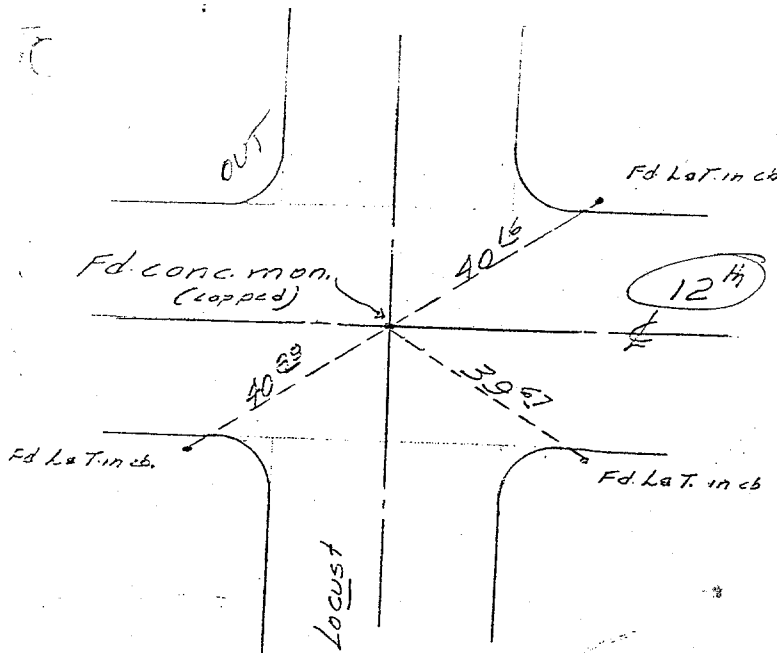

Street: Locust  
10251.711

OFFICIAL USE ONLY

X-Street:

12th

11-23-53  
FB 550/11  
Shaw

SEE CRFB  
550/11

12th STREET  
4  
@ Locust St.

✕ FD. Ramset Nail on T/C  
■ FD. "C" Nail on T/C

● FD. LD. & TK. on T/C  
○ Set LD. & TK. on T/C

Scale:  
Date:  
Drawn by:  
W.O.:  
F.B.:

### OFFICIAL TIE PLAT CITY OF RIVERSIDE

*These ties are for the purpose of perpetuating the found monumentation. No claim is made as to the relationship of the points or lines shown hereon to true boundary locations.*