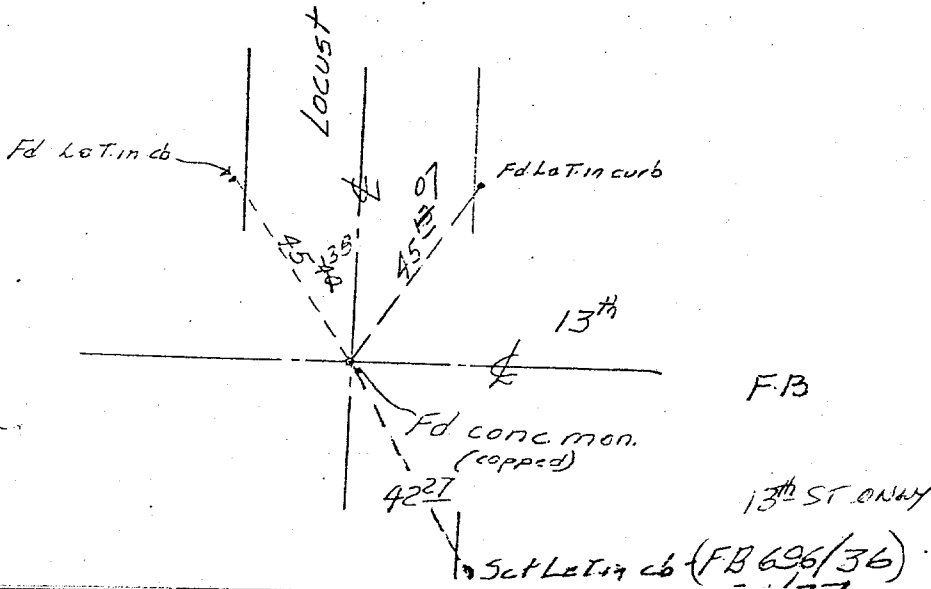

Street: Locust  
10251.711

OFFICIAL USE ONLY

X-Street:

12th

11-23-53  
FB 550/11  
Shaw

SEE CRFB  
550/11

12th STREET  
4  
@ Locust St.

✕ FD. Ramset Nail on T/C  
■ FD. "C" Nail on T/C

● FD. LD. & TK. on T/C  
○ Set LD. & TK. on T/C

Scale:  
Date:  
Drawn by:  
W.O.:  
F.B.:

### OFFICIAL TIE PLAT CITY OF RIVERSIDE

*These ties are for the purpose of perpetuating the found monumentation. No claim is made as to the relationship of the points or lines shown hereon to true boundary locations.*