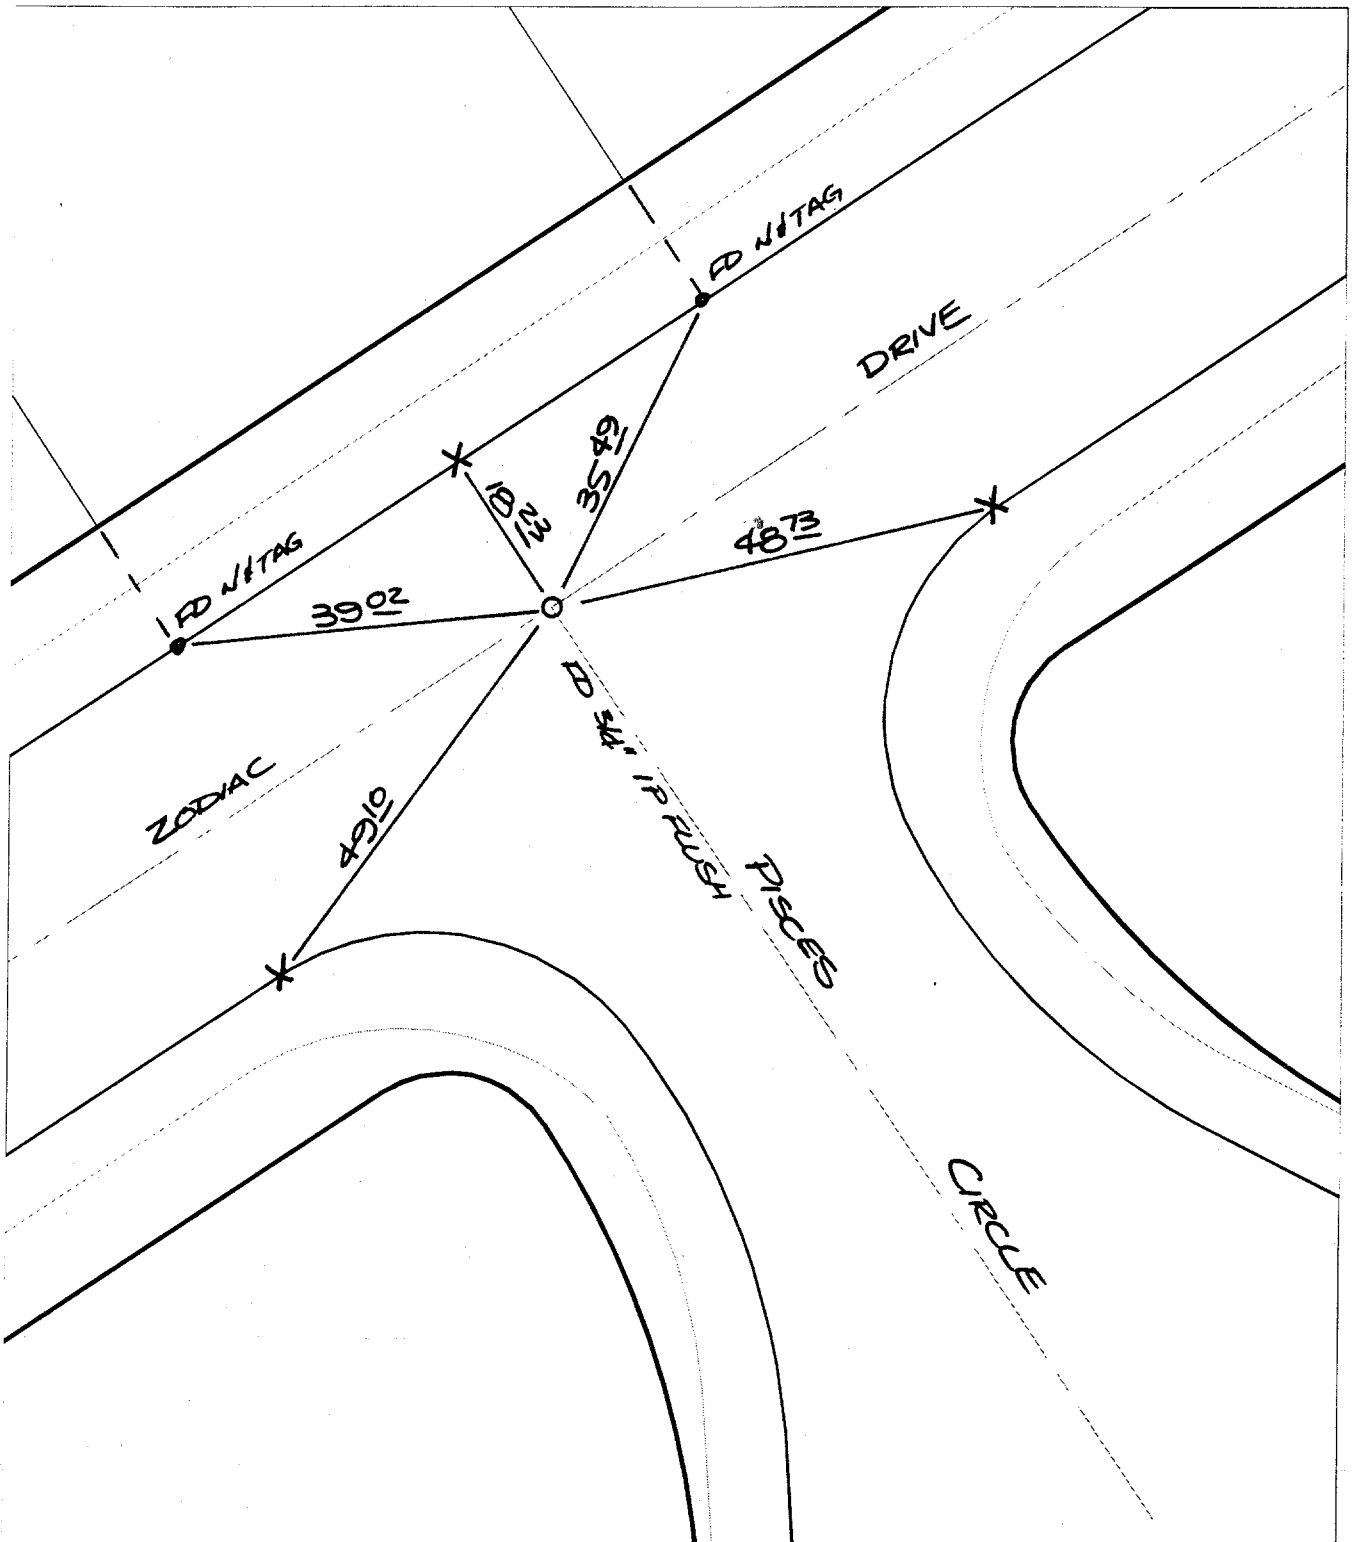

PISCES CIRCLE

X-Street:
OFFICIAL USE ONLY

ZODIAC

Street: 10327.TIF

- ✕ FD. Ramset Nail on T/C
- FD. LD. & TK. on T/C
- FD. "C" Nail on T/C
- Set LD. & TK. on T/C

Scale: 1" = 20'
 Date: 09/03/98
 Drawn by: bmark
 W.O.:
 F.B.:

OFFICIAL TIE PLAT

CITY OF RIVERSIDE

These ties are for the purpose of perpetuating the found monumentation. No claim is made as to the relationship of the points or lines shown hereon to true boundary locations.