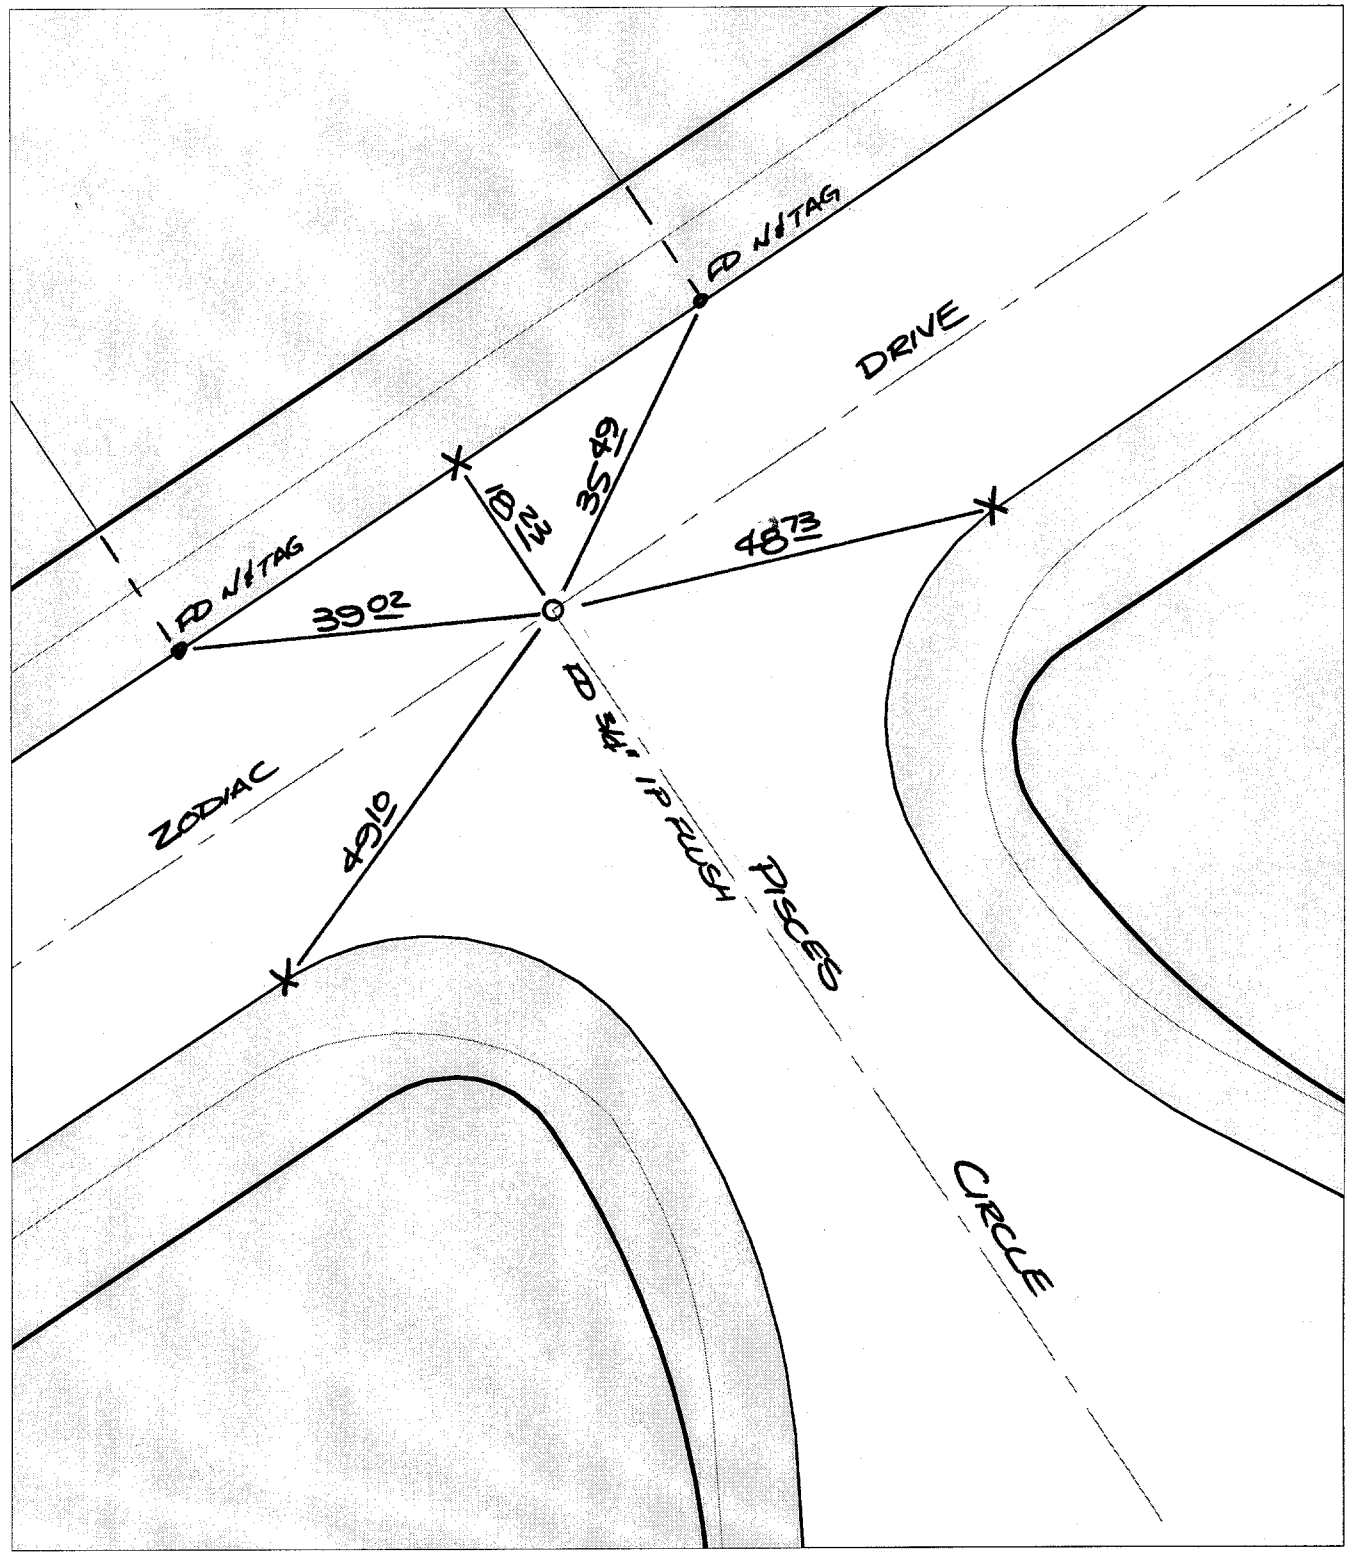

PISCES CIRCLE

X-Street:

ZODIAC

Street: 10346.TIF

OFFICIAL USE ONLY

- ✕ FD. Ramset Nail on T/C
- FD. LD. & TK. on T/C
- FD. "C" Nail on T/C
- Set LD. & TK. on T/C

Scale: 1" = 20'

Date: 09/03/98

Drawn by: bmark

W.O.:

F.B.:

OFFICIAL TIE PLAT

CITY OF RIVERSIDE

These ties are for the purpose of perpetuating the found monumentation. No claim is made as to the relationship of the points or lines shown hereon to true boundary locations.