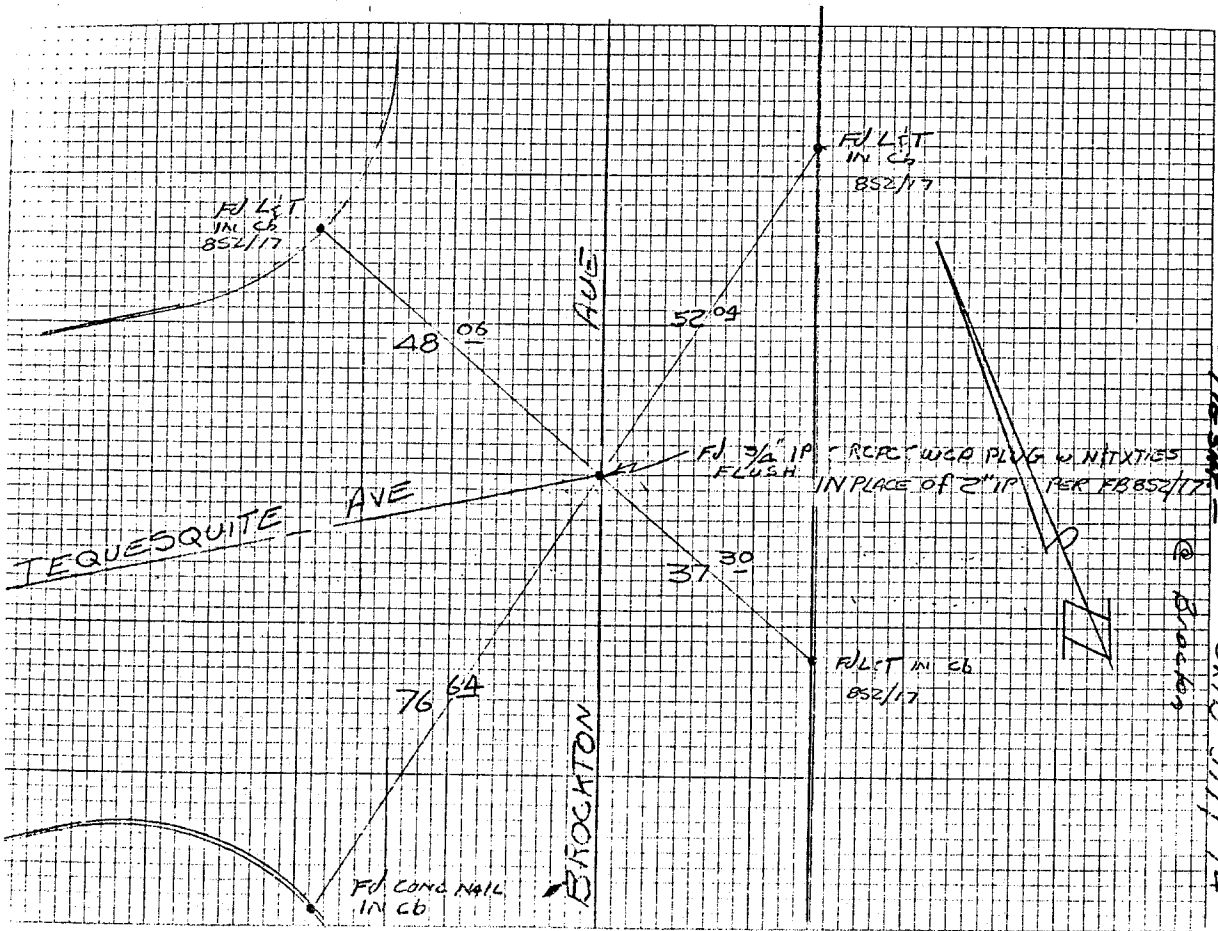

FB S11/15
FB 852/17

FB 977/74

TEQUESQUITE AVE
BROCKTON AVE

APRIL 8 1976
THORA
MONTAGUE
ALLEN

Street: **TEQUESQUITE AVE**
10579.11E

X-Street: **BROCKTON AVE**
OFFICIAL USE ONLY

BROCKTON AVE

× FD. Ramset Nail on T/C
■ FD. "C" Nail on T/C

● FD. LD. & TK. on T/C
○ Set LD. & TK. on T/C

Scale:
Date:
Drawn by:
W.O.:
F.B.:

OFFICIAL TIE PLAT

CITY OF RIVERSIDE

These ties are for the purpose of perpetuating the found monumentation. No claim is made as to the relationship of the points or lines shown hereon to true boundary locations.