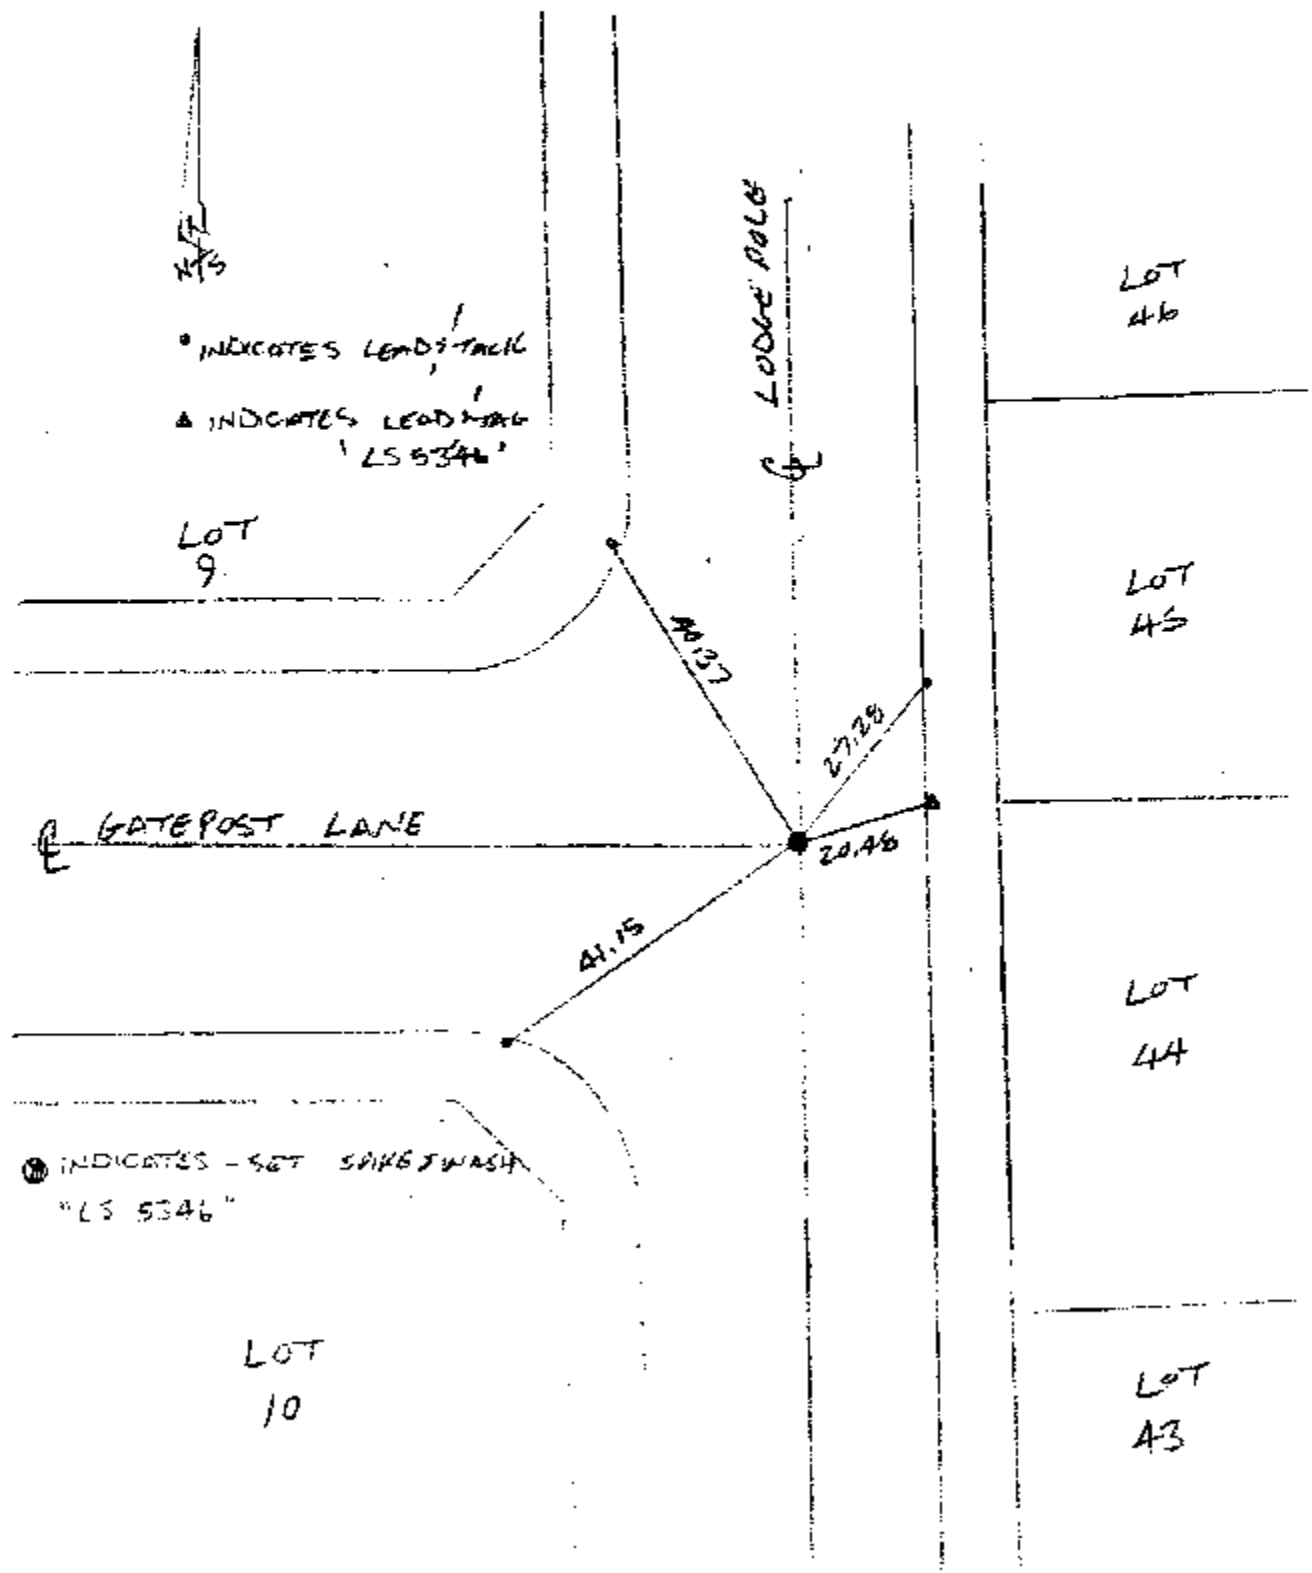

DATE: 2-11-02 FB PG

JOB NO: 31660, 01, 500 SHEET 5 OF 9

The Keitch Companies

CREW: RR GB RL REF:

CLIENT: D R. HOUSTON JOB NAME: ORANGE CREST

DESCRIPTION: TIES TO 28866 GATEPOST / LODGE POLE

Street: GATEPOST LN. X-Street: LODGE POLE LN. OFFICIAL USE ONLY

INDICATES LEAD TACK
INDICATES LEAD TACK 'LS 5346'

INDICATES - SET SPIKE WASH
'LS 5346'