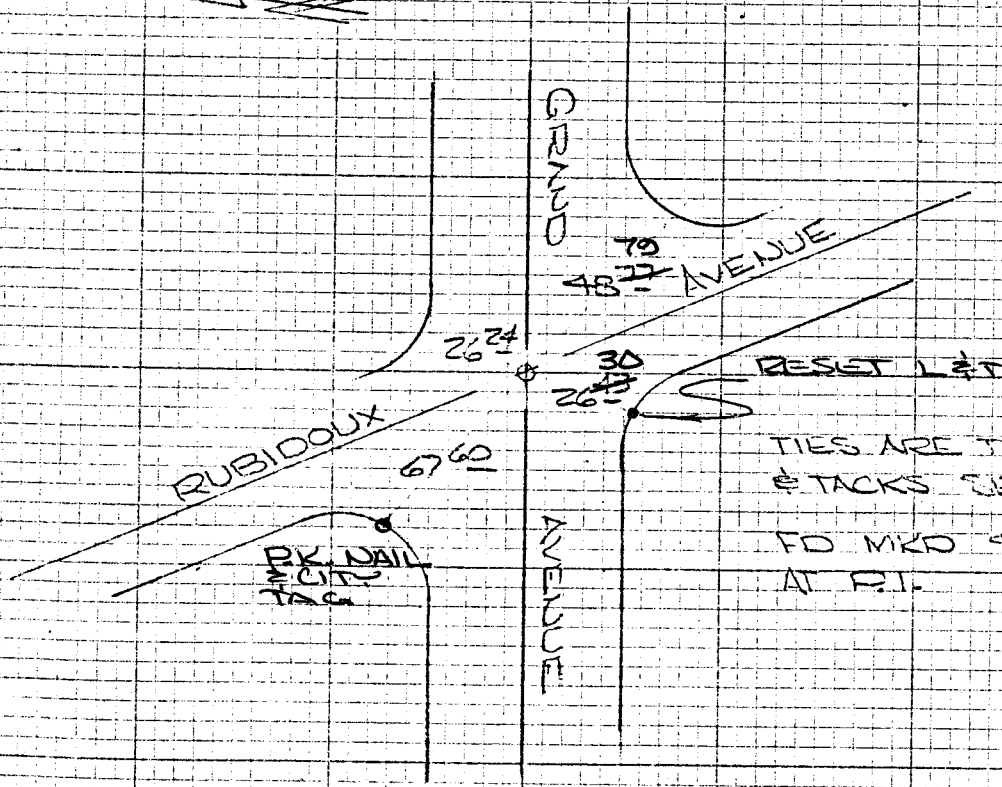

GRAND AVENUE  
AT RUBIDOUX AVE

HISTORICAL  
DATA  
FB 622/19

TRANSIT TIES

CREW:  
STEELE  
FRYC  
NEW  
SEPT 23, 71  
FB 921/67

TIES ARE TO LEADS  
& TACKS SET IN CURSE.  
FD MKD SEWER M.I.  
AT P.I.

@Rubidoux

GRAND AVE

FIELD CKD.  
2-13-85  
GARCIA