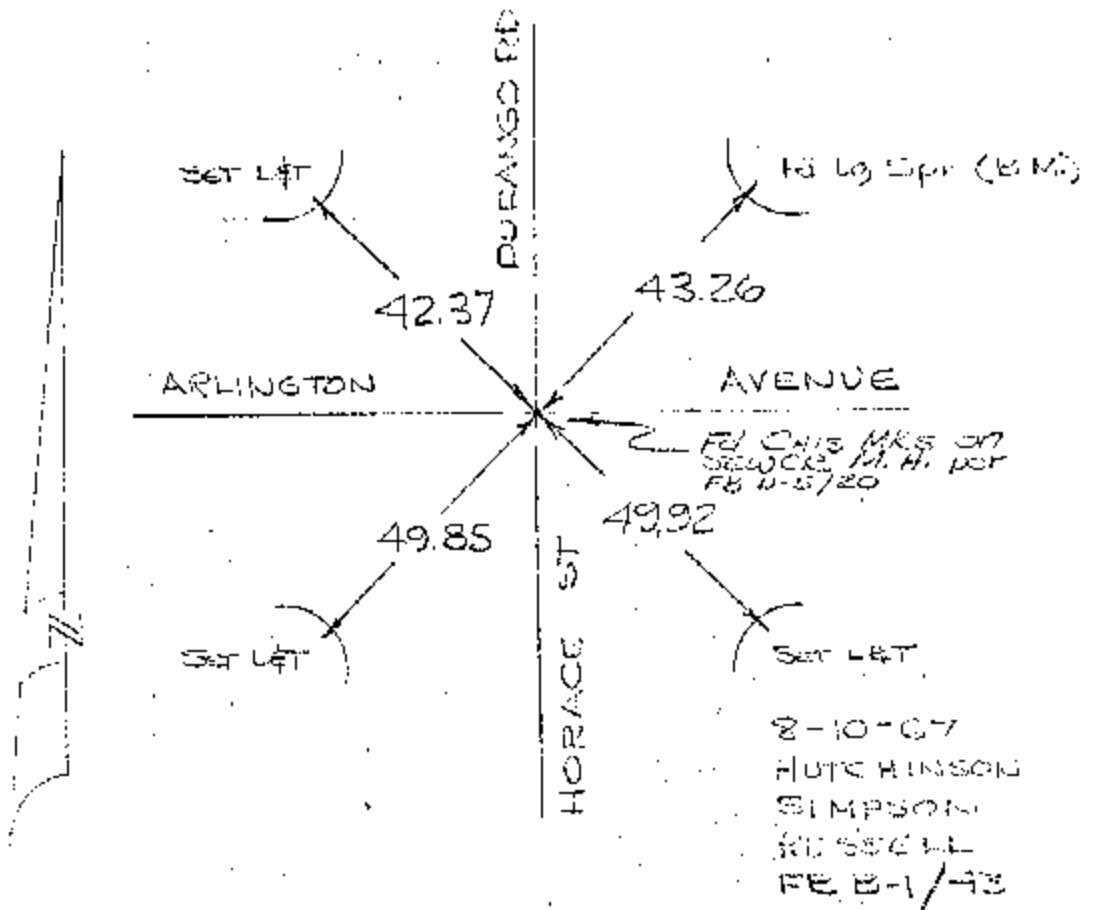

ARLINGTON AVE. DURANGO  
AT  
DURANGO RD. &  
HORACE ST.

TRANSIT TIES

HISTORICAL DATA
FB 600/6
FB 550/16
FB 521/74
FB 256/61-62

REFERENCE  
FB D-5/20

DURANGO RD.  
@ Arlington

FIELD CHECK  
10-21-68 JHT

1134711