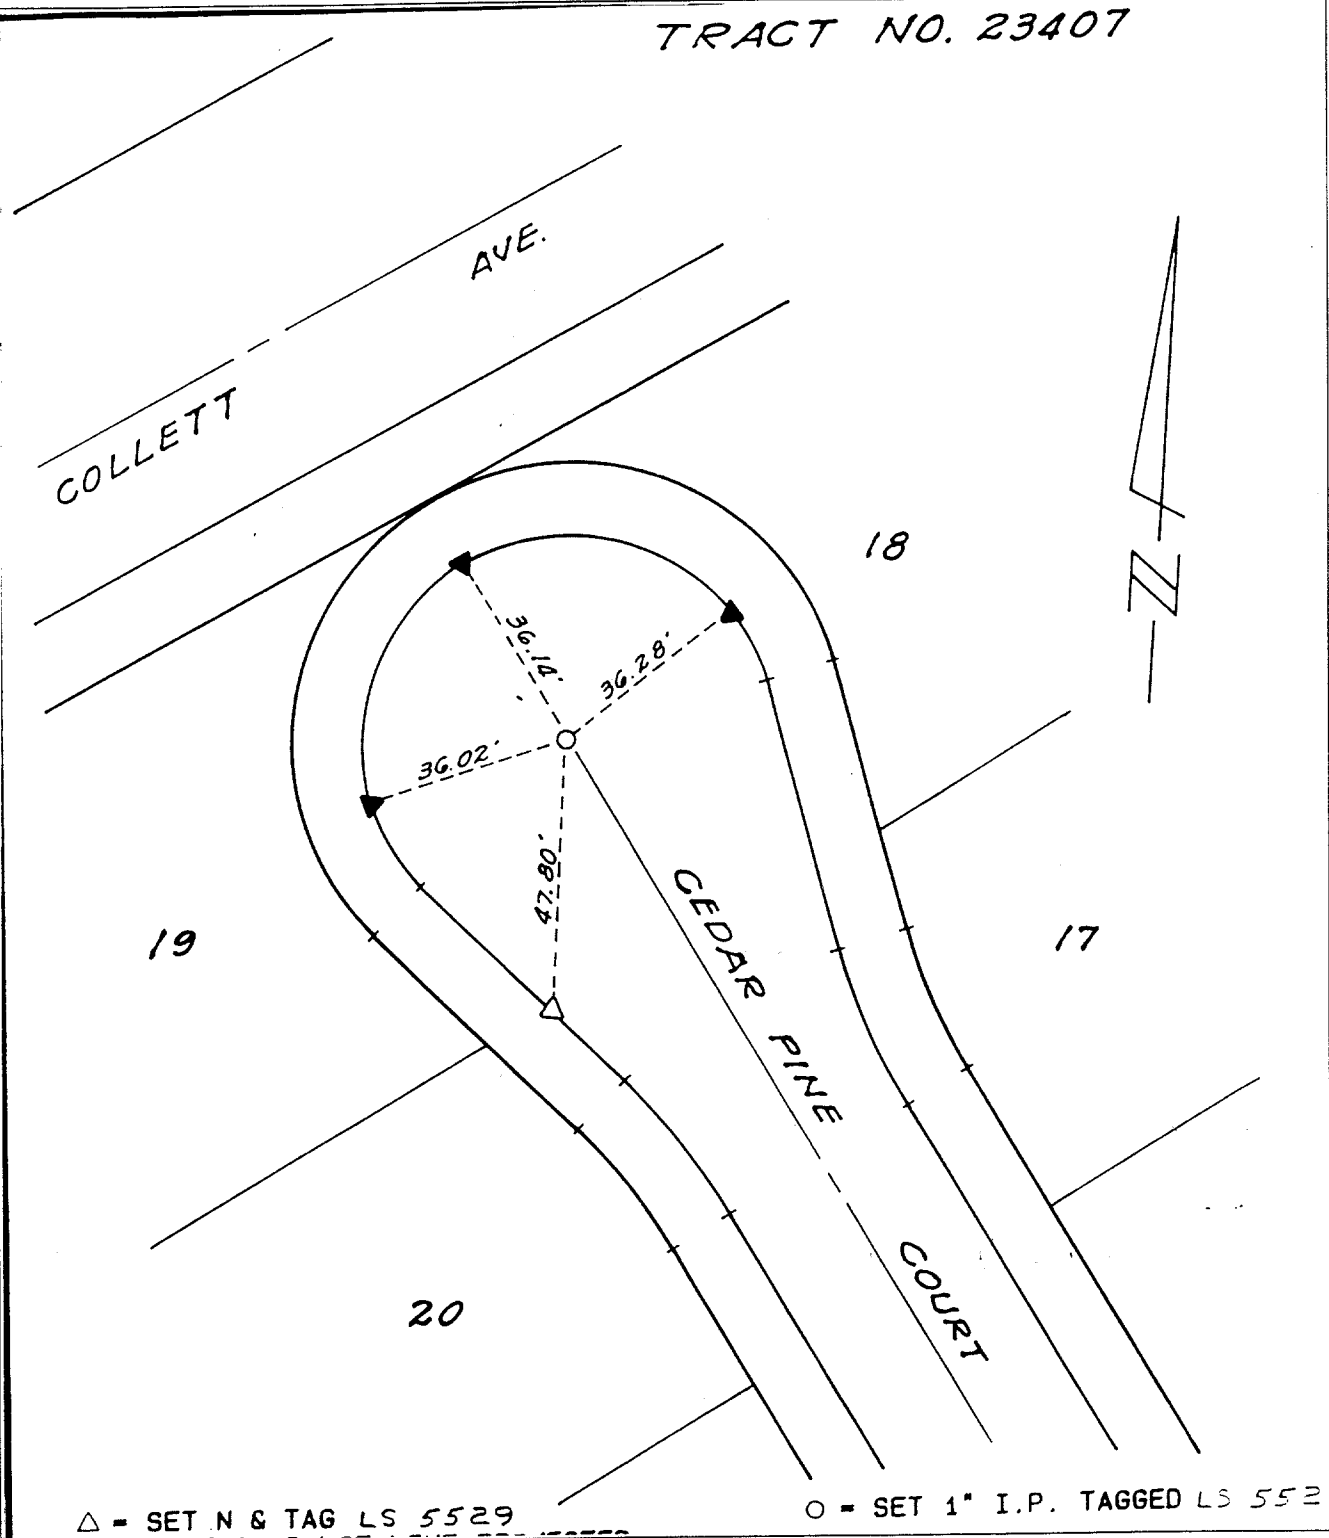

1255. T.F

TRACT NO. 23407

Street: Cedar Pine Ct.

OFFICIAL USE ONLY

X-Street: Culde Sac

△ - SET N & TAG LS 5529

○ - SET 1" I.P. TAGGED LS 552

- × FD. Ramset Nail on T/C
- FD. "C" Nail on T/C

- FD. LD. & TK. on T/C
- Set LD. & TK. on T/C

### CITY OF RIVERSIDE

*These ties are for the purpose of perpetuating the found monumentation. No claim is made as to the relationship of the points or lines shown hereon to true boundary locations.*

Scale:  
Date:  
Drawn by:  
W.O.: 86-32  
F.B.: 1018