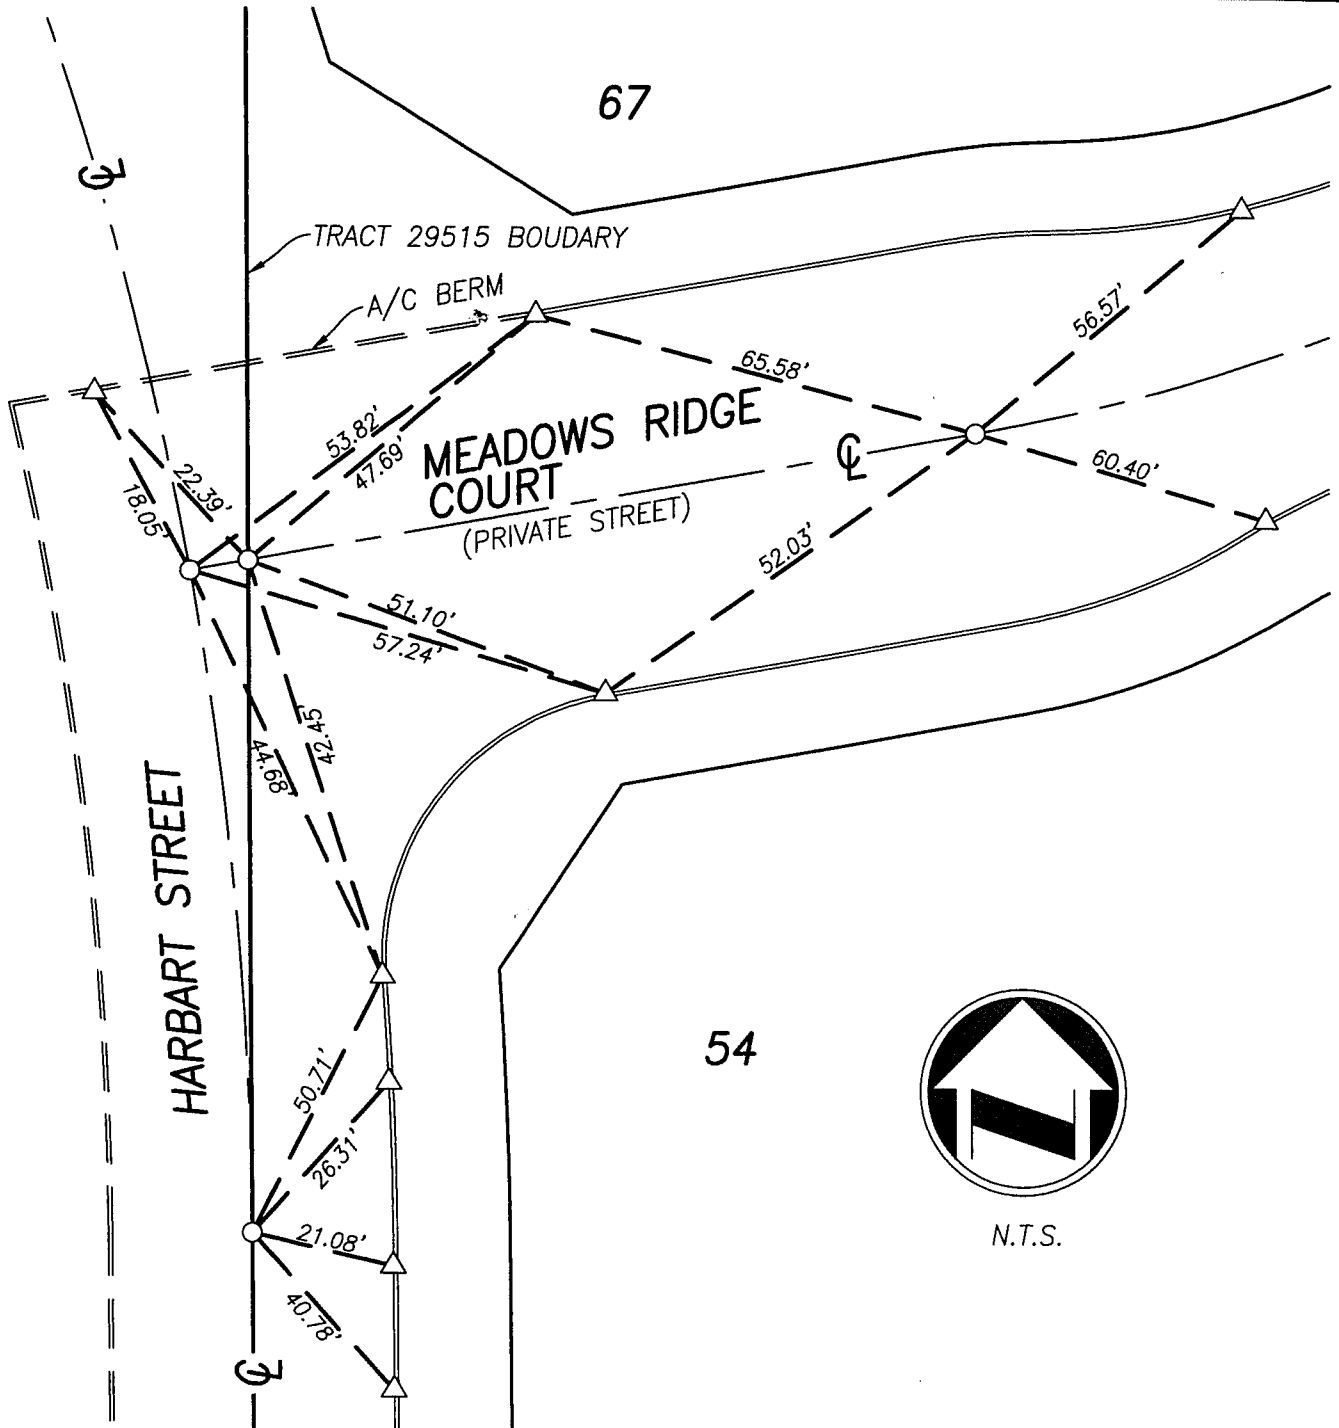

14332.TIF

LEGEND

- SET 1" IRON PIPE, FLUSH AND L.S. 5390 TAG
- △ INDICATES SET LEAD & L.S. 5390 "TIE" TAG IN TOP OF CURB

DATE: 4-15-2015

Edy Powell Adkison

EDY POWELL ADKISON
 L.S. 5390, EXPIRES 9/30/16

N.T.S.