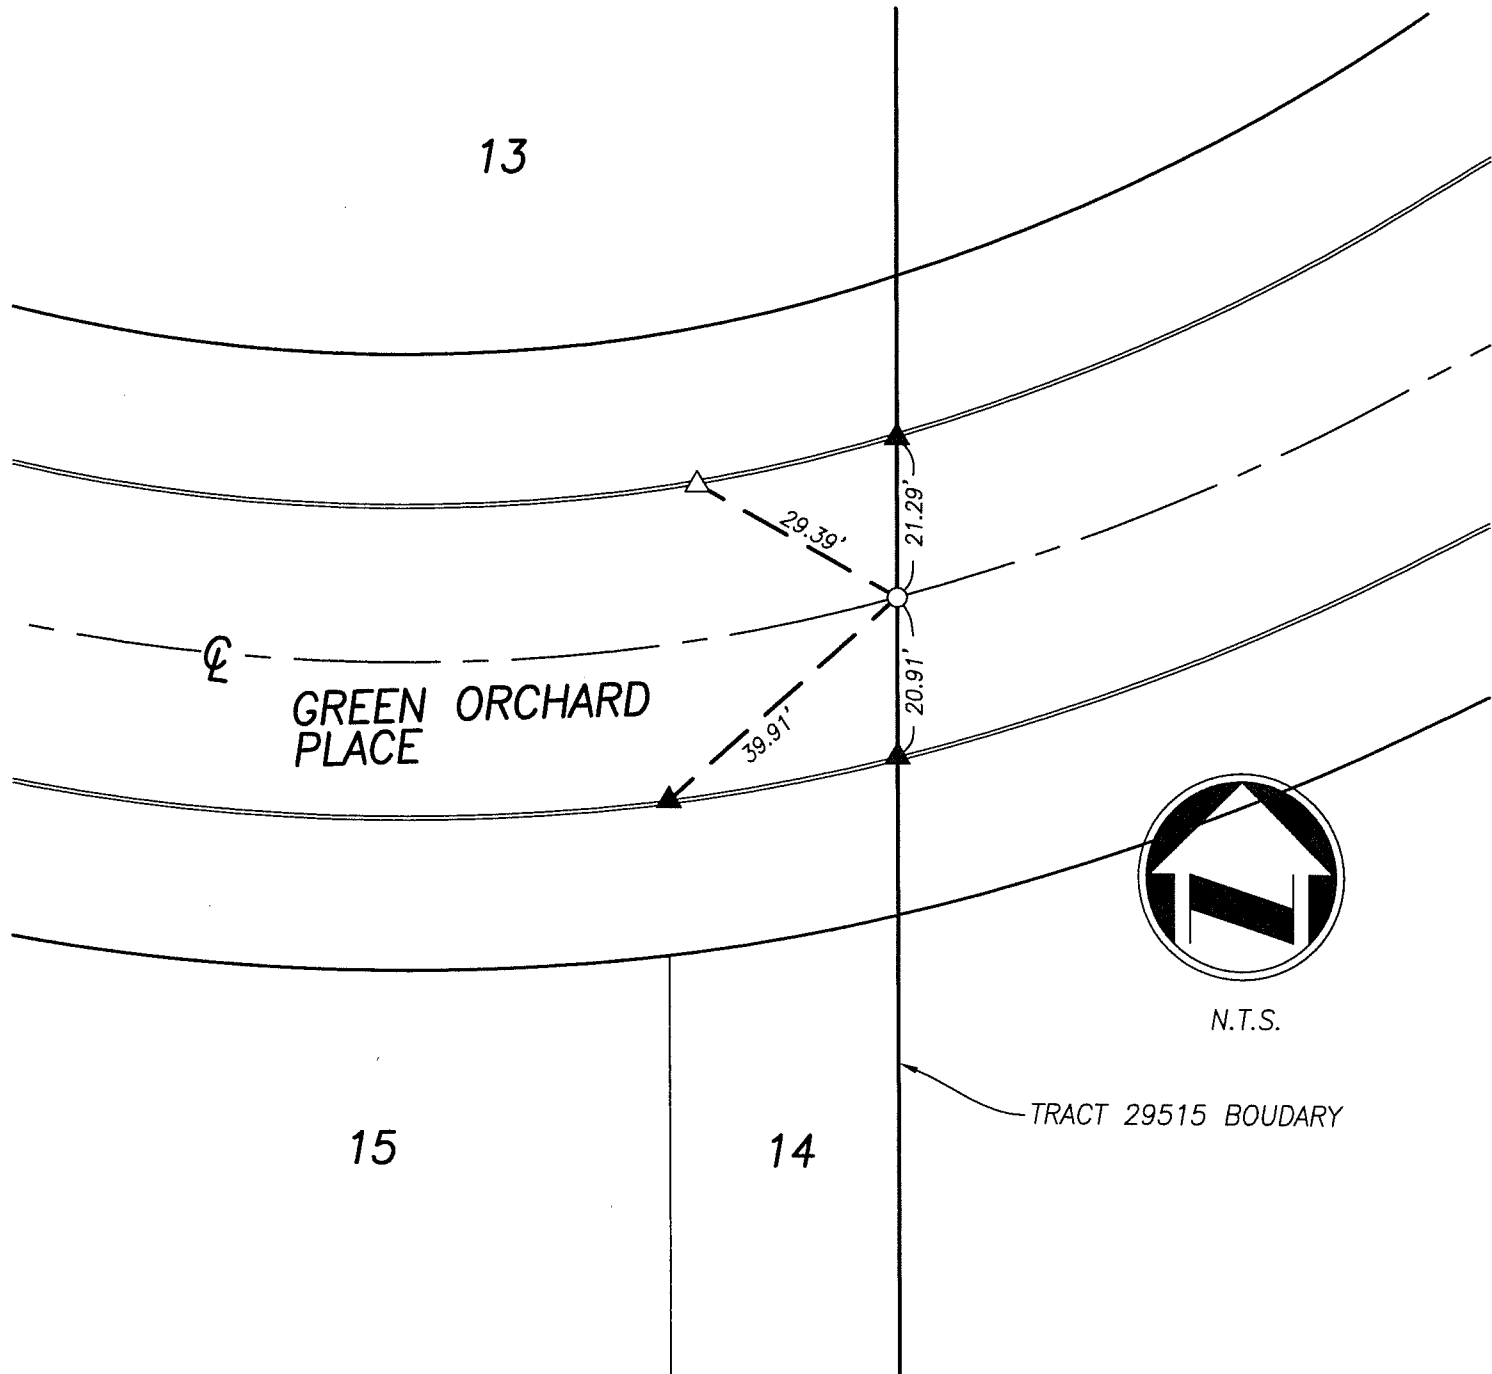

14351.TIF

LEGEND

- ▲ INDICATES FOUND LEAD & L.S. TAG 5390 IN TOP OF CURB ON THE PROLONGATION OF THE LOT LINE
- SET 1" IRON PIPE, FLUSH AND L.S. 5390 TAG
- △ INDICATES SET LEAD & L.S. 5390 "TIE" TAG IN TOP OF CURB

DATE: 4-15-15

[Handwritten Signature]

EDY POWELL ADKISON
L.S. 5390, EXPIRES 9/30/16

N.T.S.

TRACT 29515 BOUDARY