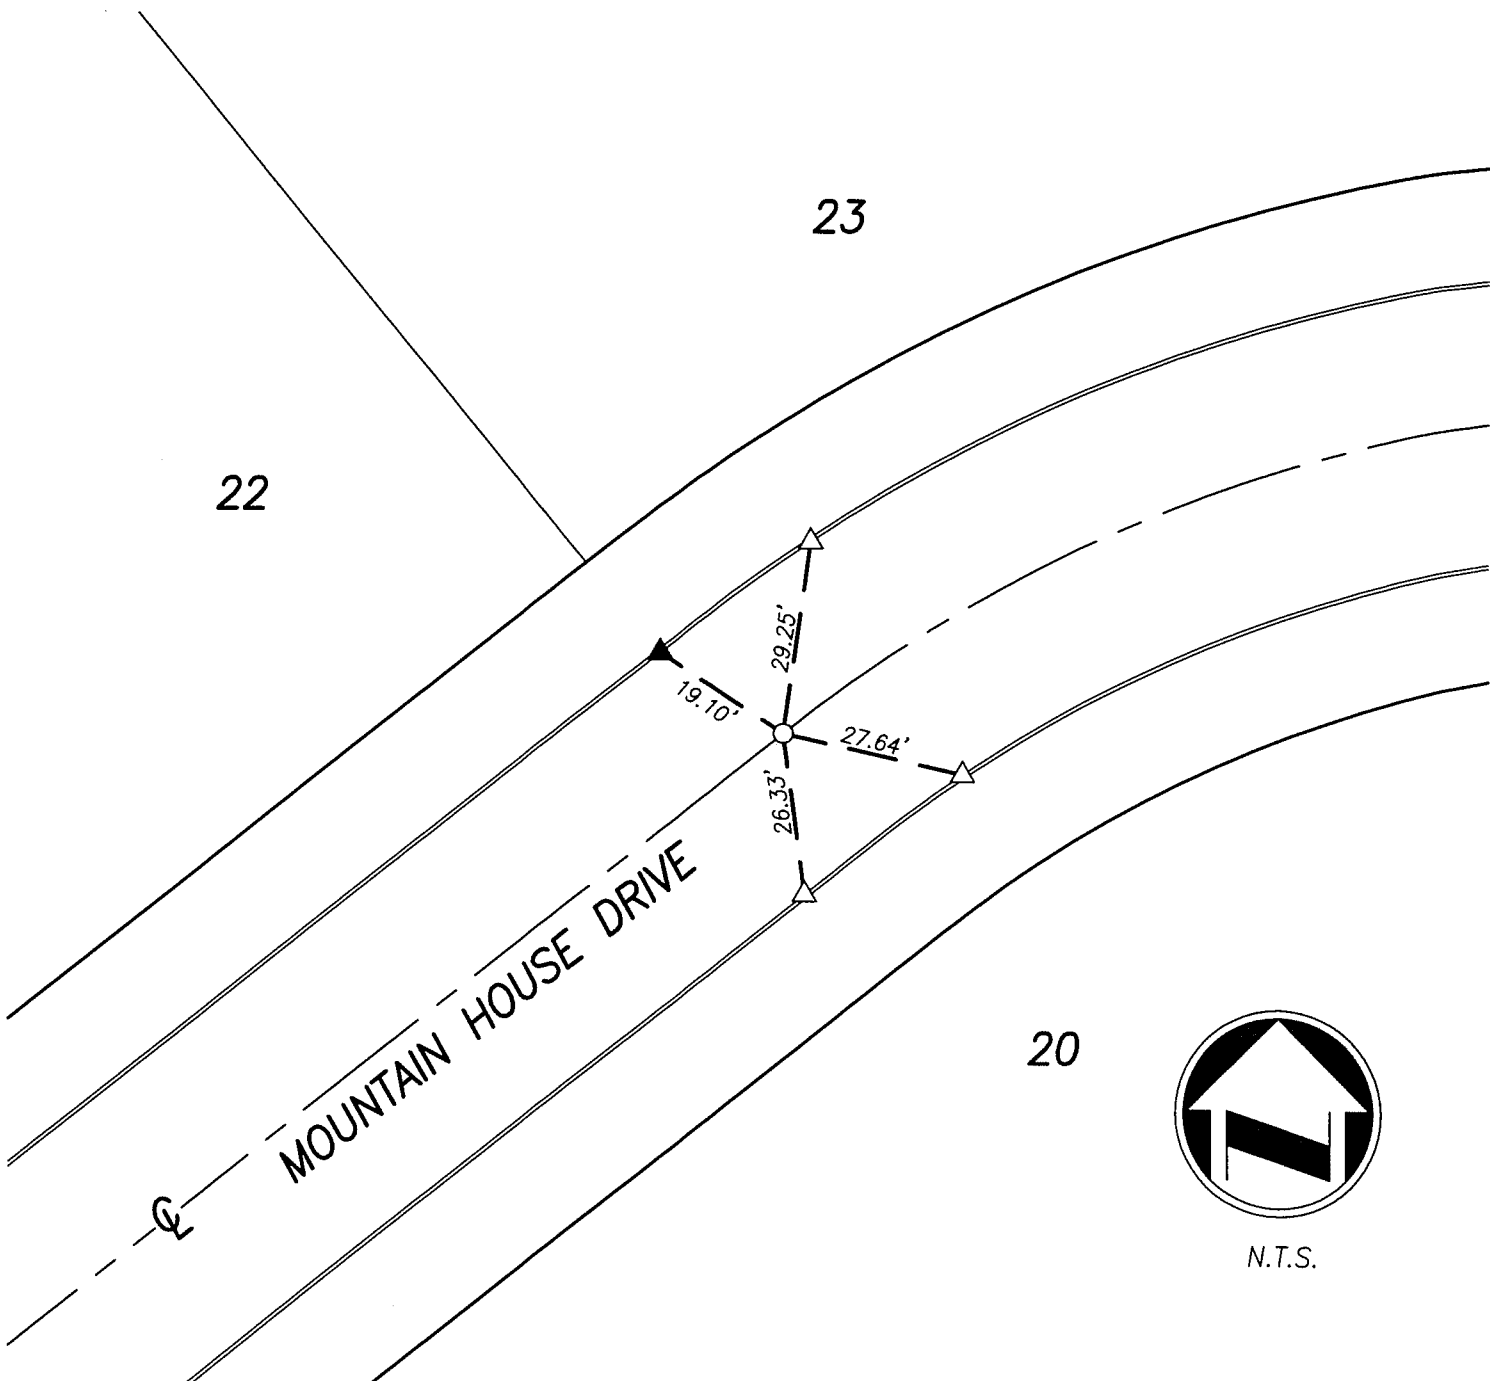

14361.TIF

LEGEND

- ▲ INDICATES FOUND LEAD & L.S. TAG 5390 IN TOP OF CURB ON THE PROLONGATION OF THE LOT LINE
- SET 1" IRON PIPE, FLUSH AND L.S. 5390 TAG
- △ INDICATES SET LEAD & L.S. 5390 "TIE" TAG IN TOP OF CURB

DATE: 4-15-15

[Handwritten Signature]

EDY POWELL ADKISON
L.S. 5390, EXPIRES 9/30/16

N.T.S.