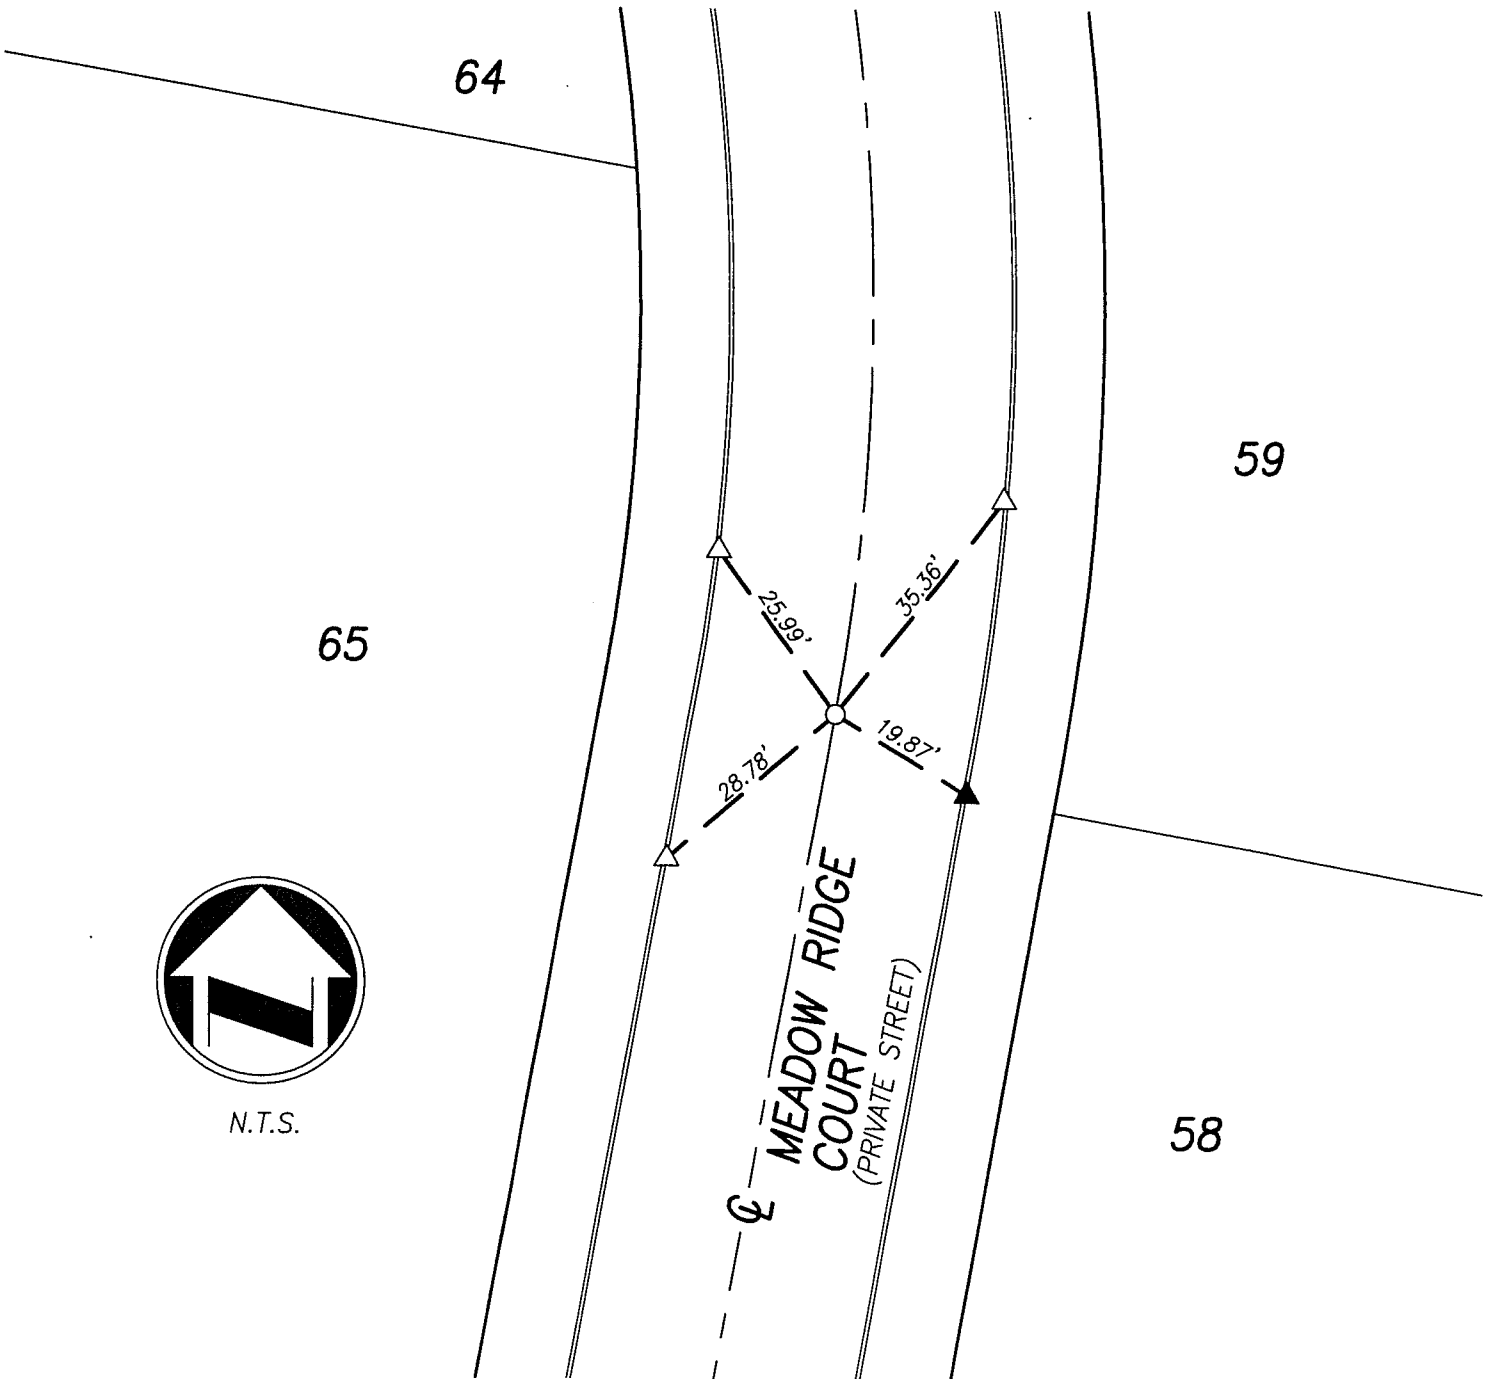

14371.TIF

LEGEND

- ▲ INDICATES FOUND LEAD & L.S. TAG 5390 IN TOP OF CURB ON THE PROLONGATION OF THE LOT LINE
- SET 1" IRON PIPE FLUSH TAGGED L.S. 5390
- △ INDICATES SET LEAD & L.S. 5390 "TIE" TAG IN TOP OF CURB