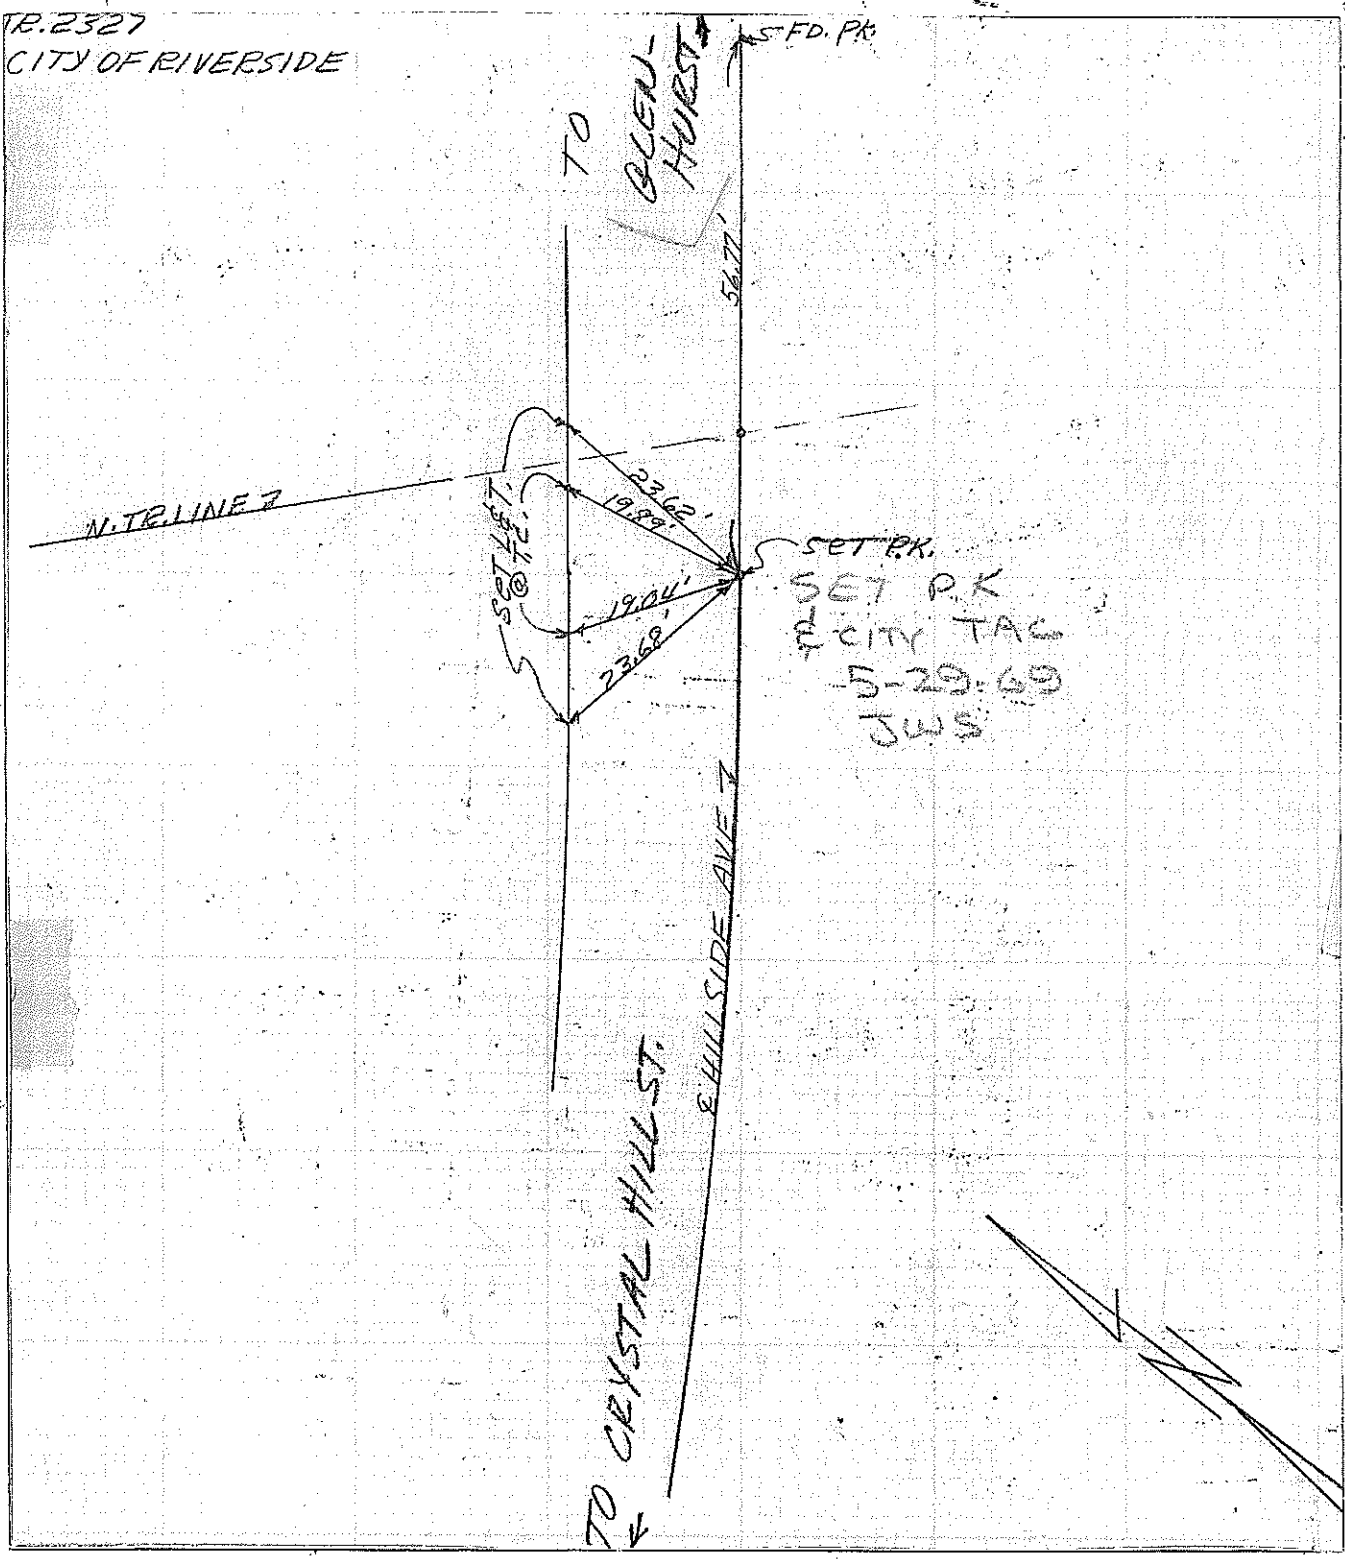

14507.TIF

Street: HILLSIDE AVE

OFFICIAL USE ONLY

X-Street: GLENHURST ST.

- ✕ FD. Ramset Nail on T/C
- FD. LD. & TK. on T/C
- FD. "C" Nail on T/C
- Set LD. & TK. on T/C

Scale:

Date:

Drawn by:

## OFFICIAL TIE PLAT

### CITY OF RIVERSIDE

*These ties are for the purpose of perpetuating the found monumentation. No claim is made as to the relationship of the points or lines shown hereon to true boundary locations.*

Sheet 1 of 1