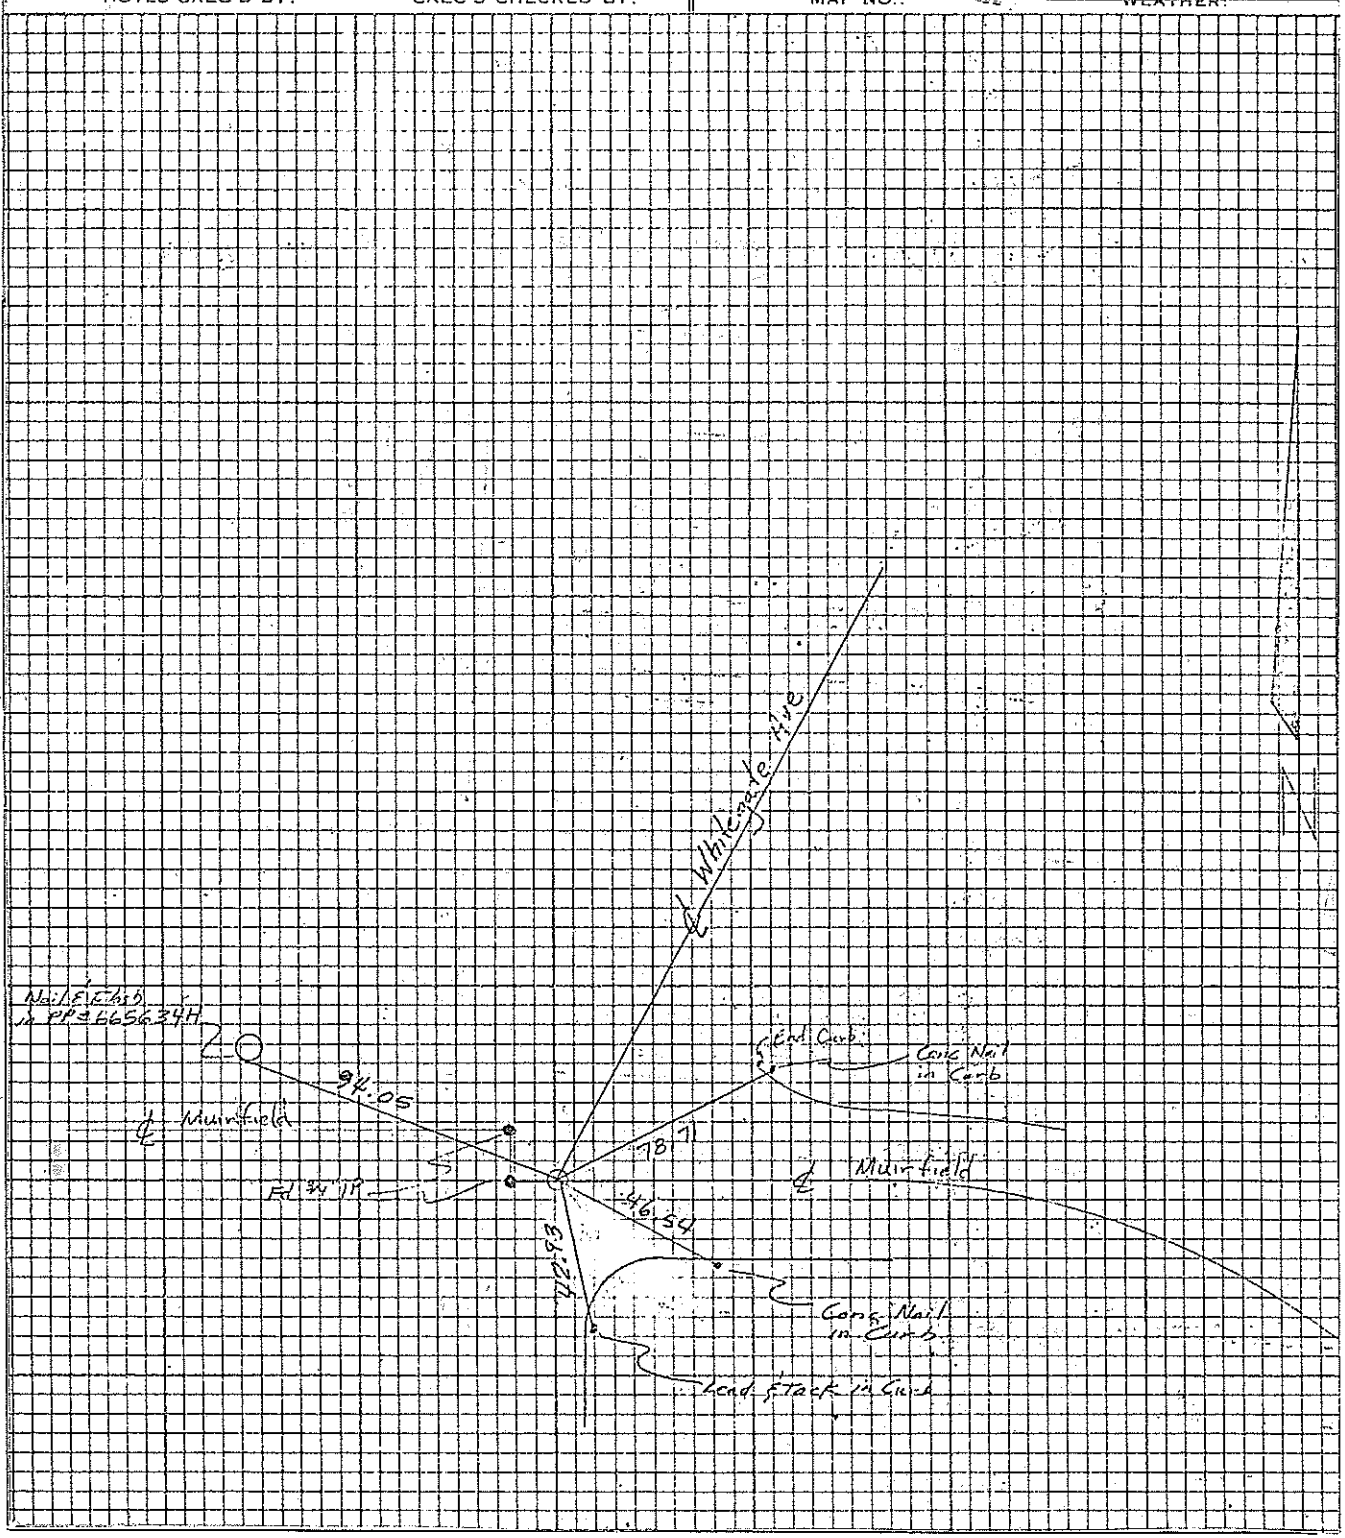

14557.TIF

Street: MUIRFIELD RD.

X-Street: WHITEGATE AVE

OFFICIAL USE ONLY

NOTES CALL'D BY: CALC'S CHECKED BY: MAP NO.: WEATHER:

- ⊗ FD. Ramset Nail on T/C
- FD. LD. & TK. on T/C
- FD. "C" Nail on T/C
- Set LD. & TK. on T/C

Scale:
 Date:
 Drawn by:
 W.O.:
 F.B.:

OFFICIAL TIE PLAT

CITY OF RIVERSIDE

These ties are for the purpose of perpetuating the found monumentation. No claim is made as to the relationship of the points or lines shown hereon to true boundary locations.