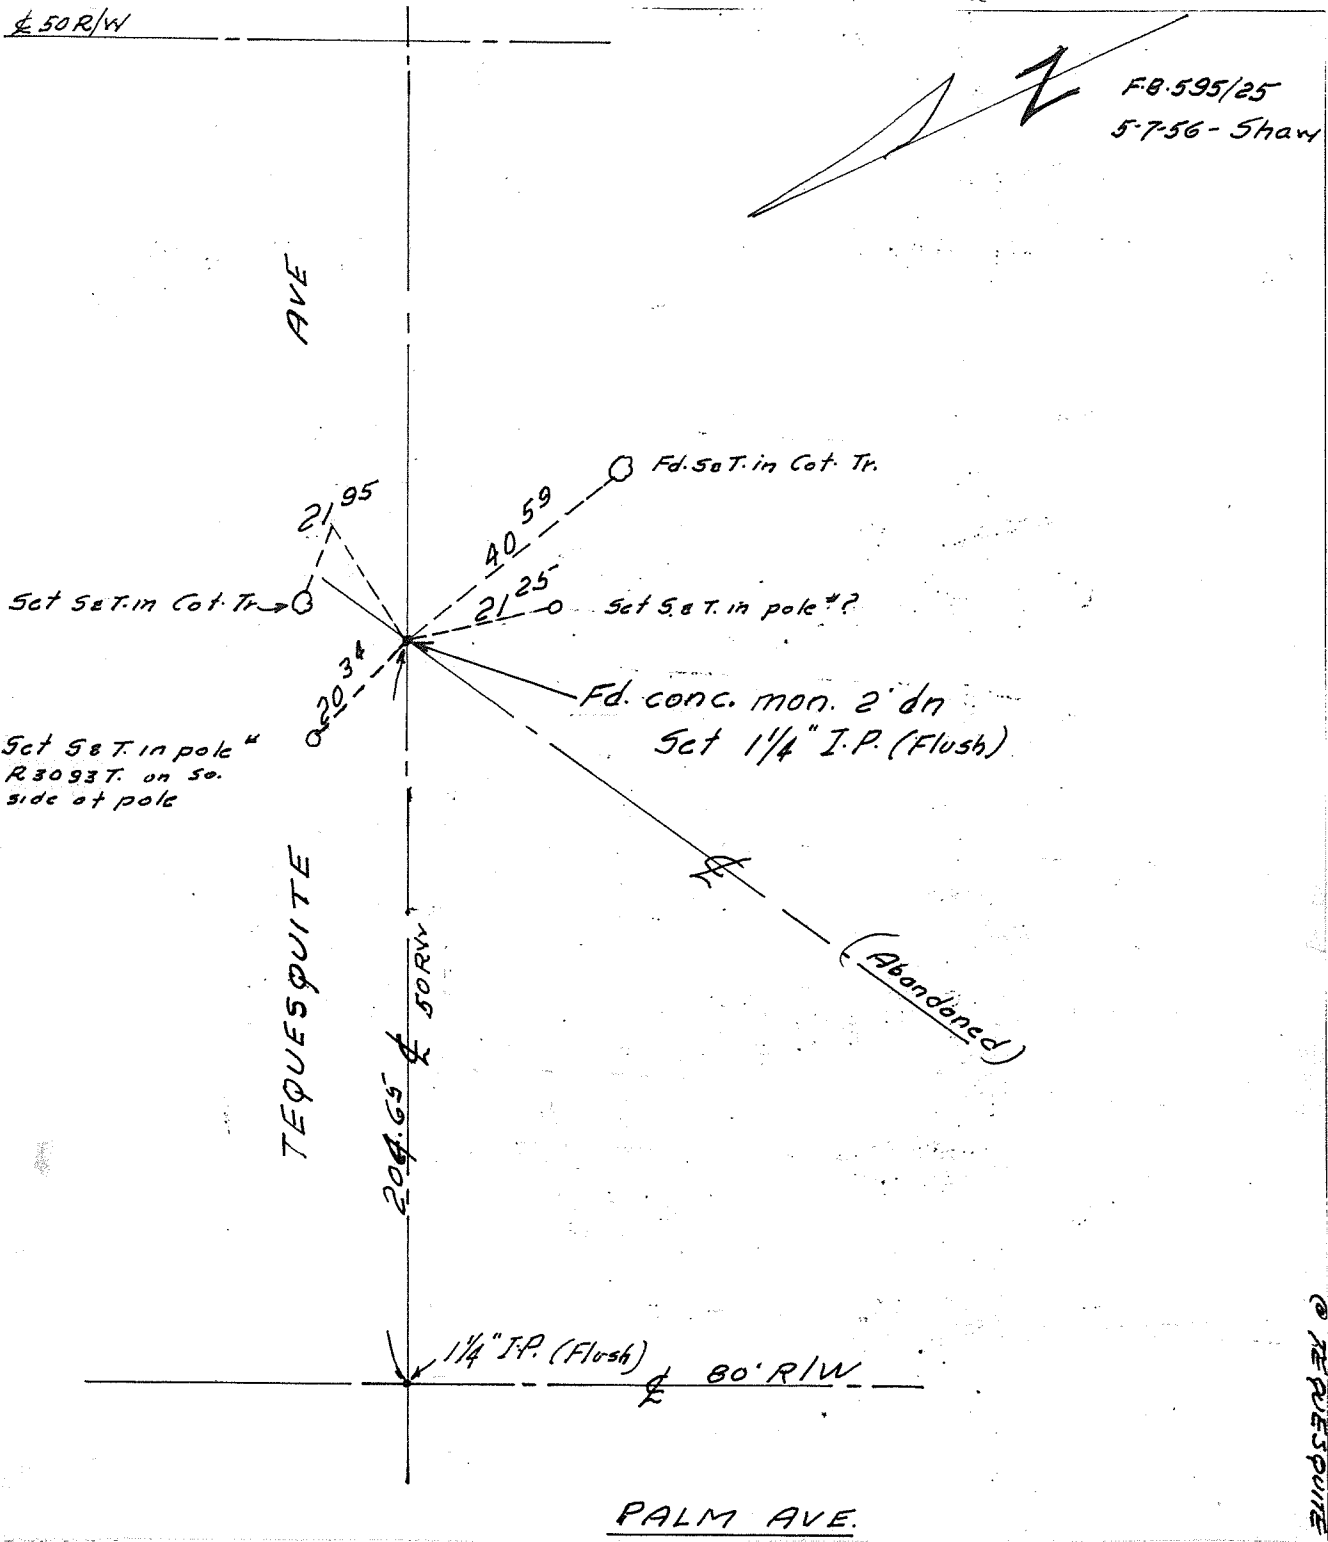

14577.TIF

Street: TEQUESQUITE AVE

OFFICIAL USE ONLY

X-Street: CL MON 204.65 N. OF PALM AVE

- ✕ FD. Ramset Nail on T/C
- FD. LD. & TK. on T/C
- FD. "C" Nail on T/C
- Set LD. & TK. on T/C

OFFICIAL TIE PLAT

CITY OF RIVERSIDE

These ties are for the purpose of perpetuating the found monumentation. No claim is made as to the relationship of the points or lines shown hereon to true boundary locations.

Scale:
Date:
Drawn by:
W.O.:
F.B.: