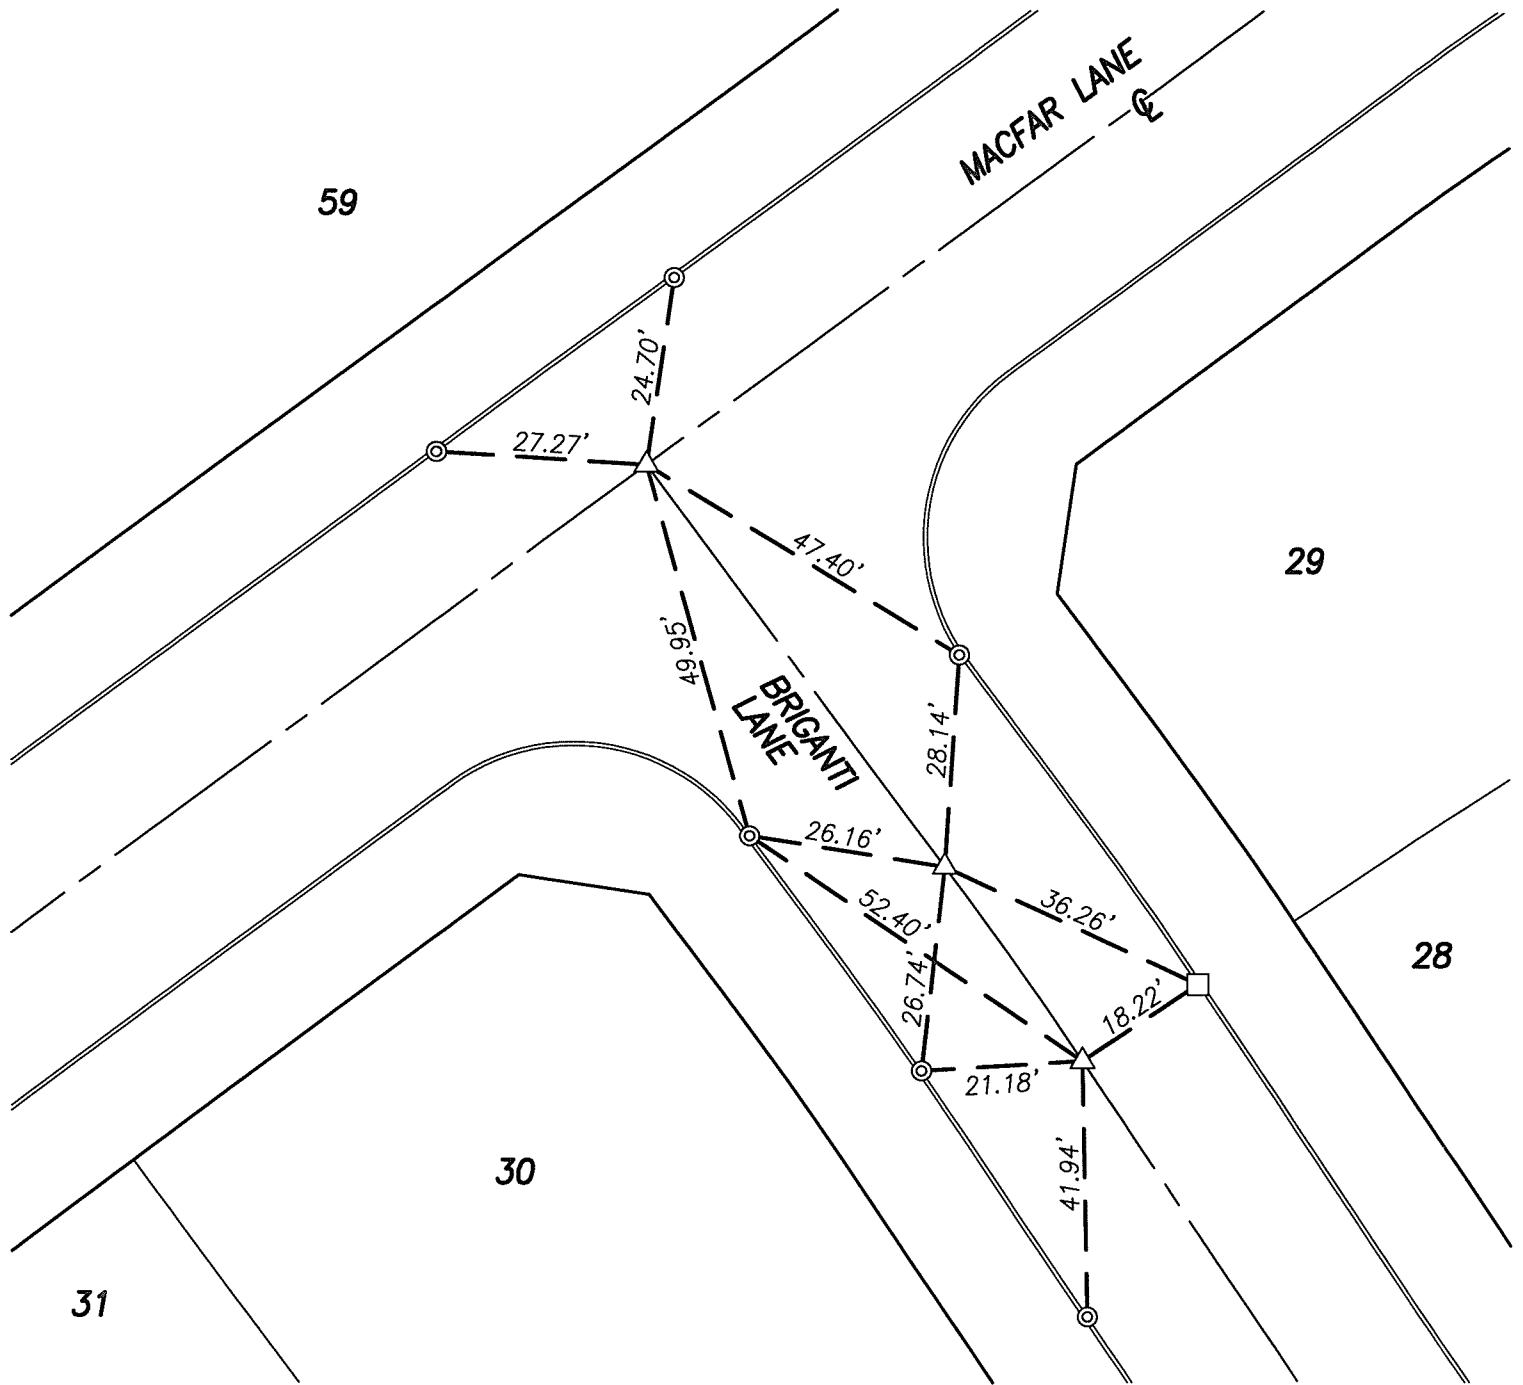

14718.TIF

LEGEND

- △ SET SPIKE AND WASHER TAGGED LS 5390, FLUSH
- INDICATES SET LEAD & LS 5390 TAG ON TOP OF CURB ON THE PROLONGATION OF THE LOT LINE
- ⊙ INDICATES SET LEAD & L.S. 5390 "TIE" TAG IN TOP OF CURB

N.T.S.

DATE: 7-19-17

Edy Powell Adkison

EDY POWELL ADKISON
 L.S. 5390, EXPIRES 9/30/18