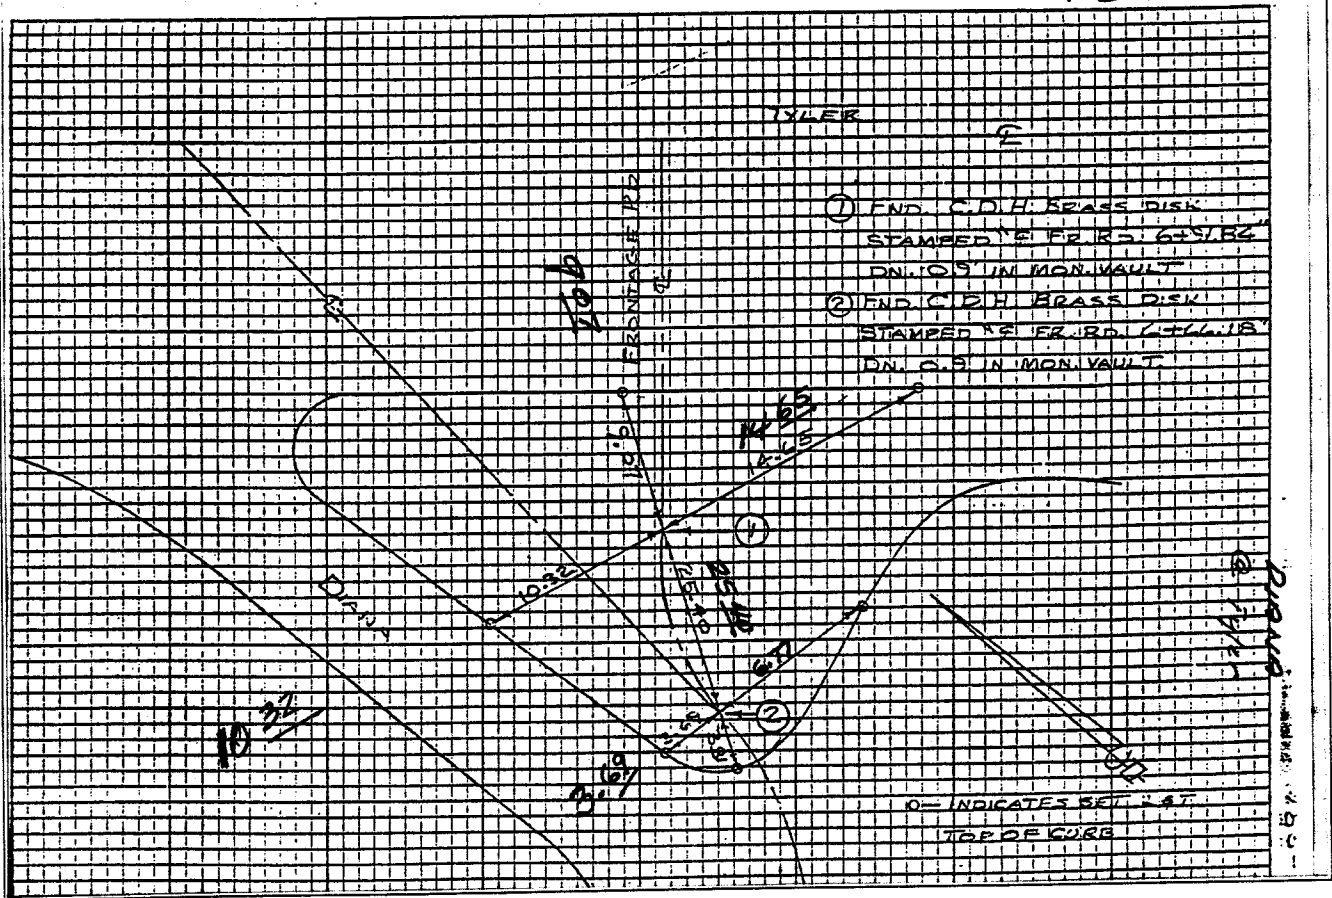

Street: DIANA

X-Street: TYLER

OFFICIAL USE ONLY

HUNT	TRANSIT TIES	DIANA
MONTAGUE		AT
HART		TYLER
APRIL 23, 1975		

HISTORICAL DATA	
FB 982-45	FB 985-12
FB 982-46	

- ✕ FD. Ramset Nail on T/C
- FD. LD. & TK. on T/C
- FD. "C" Nail on T/C
- Set LD. & TK. on T/C

## OFFICIAL TIE PLAT

### CITY OF RIVERSIDE

*These ties are for the purpose of perpetuating the found monumentation. No claim is made as to the relationship of the points or lines shown hereon to true boundary locations.*

Scale: \_\_\_\_\_